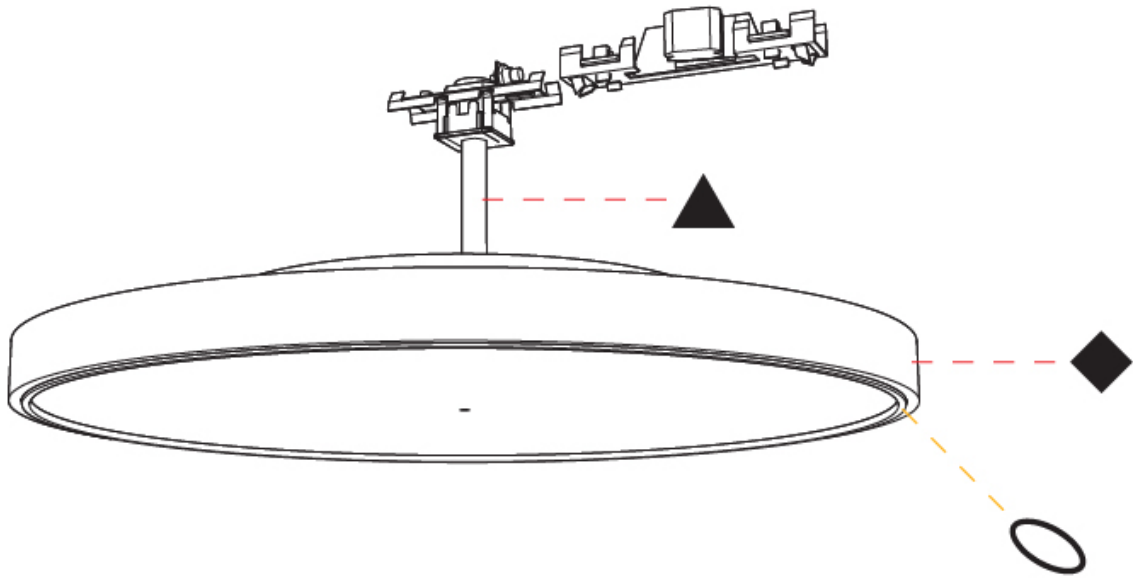

OPTICAL
 Beam Angle: 110

RATINGS AND CERTIFICATIONS
 Certified By: Certified for North American Standards
 IP rating: IP20

SIGN DIVA TUBE

A380542-

PROJECT	_____
TYPE	_____
SPECIFIER	_____
QUANTITY	_____
DATE	_____