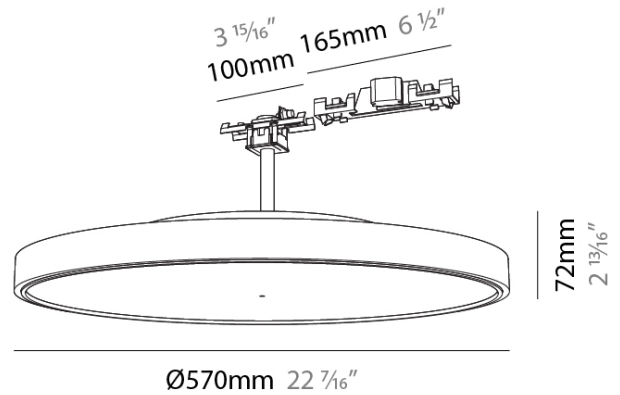

GENERAL
Series: Sign Diva Tube
Subseries: Sign Diva Tube
Partner: Prolicht
Division: Architectural
Light Distribution: Direct

PHYSICAL
Shape: Round
Diameter (mm): 570
Diameter (in): 22 7/16
Height (mm): 72
Height (in): 2 13/16
Diffuser: [PMMA - Opal / Micro-Prism / Sparkling Secret / Vintage Industrial](#)
Fixture Finish: [SSR / BKV / CWI / CRY / HAB / UFT / ITA / RUA / FTG / MYG / LOD / PUS / FRO / FUP / KIA / POP / BLS / SPG / MEY / GOH / CHC / COM / ABZ / JAG / OBR / MOS / ROR](#)
Accent Finish: [NOR / OPL / YEL / ORA / RED / BLU / GRN](#)
Fixture Material: [PMMA / Extruded Aluminum / Steel](#)

ELECTRICAL
Lamp Type: LED (Zhaga Standard)
Input Wattage (W): 49
Total Output Wattage (W): 44.6
Dimming: [Non-Dimmable / 0-10V Dimming](#)
Driver Included: Yes
Driver Location: Integrated
Driver Type: Constant Current - Universal
Driver Class: Class 2
Input Voltage (V): 120 - 277
Constant Current (MA): 350
Upon Request: Phase Dimming (Trailing/Leading Edge)

LED
Color Temperature (°K): [2700 / 3000 / 3500 / 4000](#)
Max. Delivered Lumen (lm): [4978 / 5337 / 5384 / 5494](#)
Nominal Lumen (lm): [6199 / 6646 / 6705 / 6842](#)
CRI: >90 CRI
Lamp Life (hrs): 50000

OPTICAL
Beam Angle: 110

RATINGS AND CERTIFICATIONS
Certified By: Certified for North American Standards
IP rating: IP20