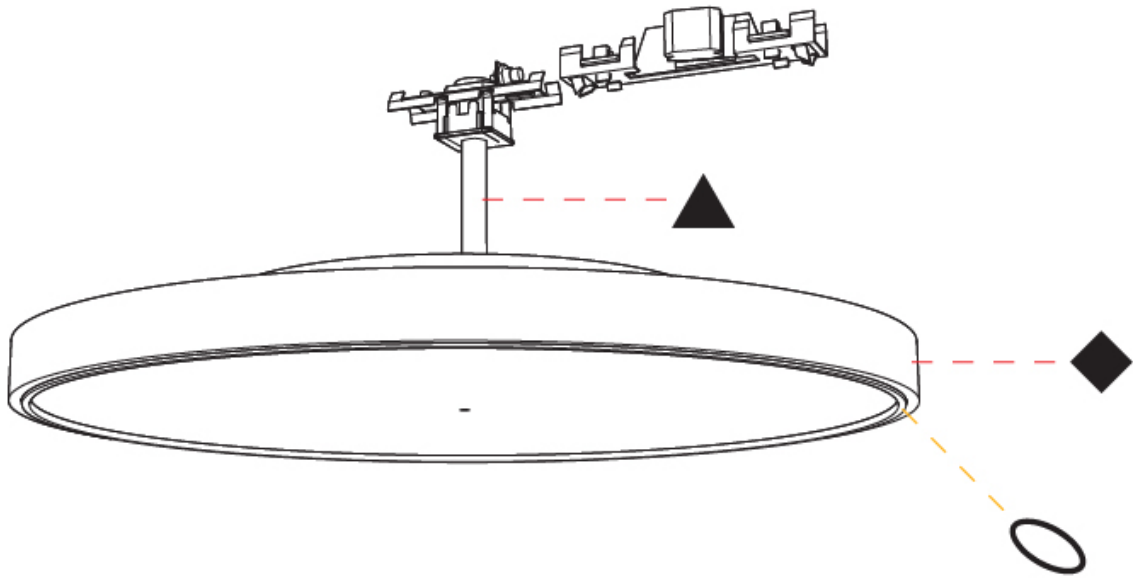

SIGN DIVA TUBE

A380543-

PROJECT	_____
TYPE	_____
SPECIFIER	_____
QUANTITY	_____
DATE	_____

A