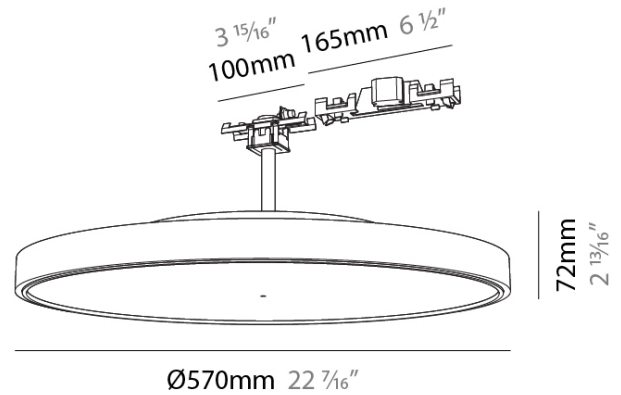

GENERAL
Series: Sign Diva Tube
Subseries: Sign Diva Tube
Partner: Prolicht
Division: Architectural
Light Distribution: Direct

PHYSICAL
Shape: Round
Diameter (mm): 570
Diameter (in): 22 7/16
Height (mm): 72
Height (in): 2 13/16
Diffuser: PMMA - Opal / Micro-Prism / Sparkling Secret / Vintage Industrial
Fixture Finish: SSR / BKV / CWI / CRY / HAB / UFT / ITA / RUA / FTG / MYG / LOD / PUS / FRO / FUP / KIA / POP / BLS / SPG / MEY / GOH / CHC / COM / ABZ / JAG / OBR / MOS / ROR
Accent Finish: NOR / OPL / YEL / ORA / RED / BLU / GRN
Fixture Material: PMMA / Extruded Aluminum / Steel

ELECTRICAL
Lamp Type: LED (Zhaga Standard)
Input Wattage (W): 49
Total Output Wattage (W): 44.6
Dimming: Non-Dimmable / 0-10V Dimming
Driver Included: Yes
Driver Location: Integrated
Driver Type: Constant Current - Universal
Driver Class: Class 2
Input Voltage (V): 120 - 277
Constant Current (MA): 350
Upon Request: Phase Dimming (Trailing/Leading Edge)

LED
Color Temperature (°K): 2700 / 3000 / 3500 / 4000
Max. Delivered Lumen (lm): 4978 / 5337 / 5384 / 5494
Nominal Lumen (lm): 6199 / 6646 / 6705 / 6842
CRI: >90 CRI
Lamp Life (hrs): 50000

OPTICAL
Beam Angle: 110

RATINGS AND CERTIFICATIONS
Certified By: Certified for North American Standards
IP rating: IP20