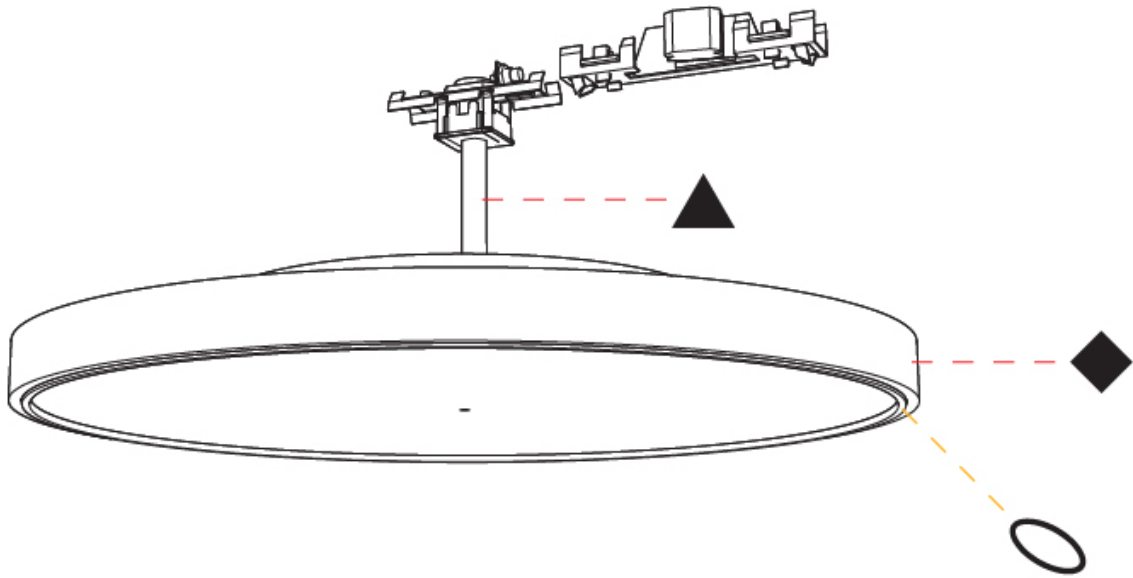

SIGN DIVA TUBE

A380543-

PROJECT _____

TYPE _____

SPECIFIER _____

QUANTITY _____

DATE _____

A