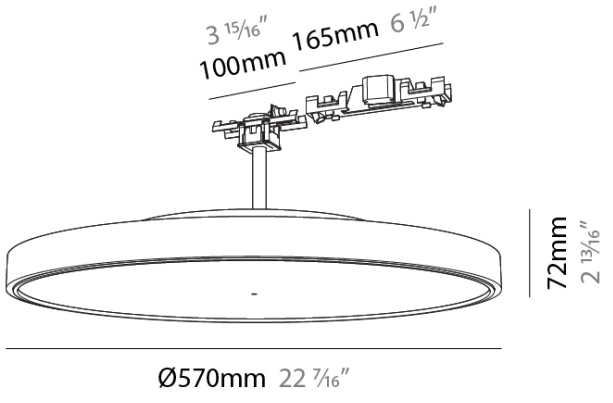

GENERAL
Series: Sign Diva Tube
Subseries: Sign Diva Tube
Partner: Prolicht
Division: Architectural
Light Distribution: Direct

PHYSICAL
Shape: Round
Diameter (mm): 570
Diameter (in): 22 7/16
Height (mm): 72
Height (in): 2 13/16
Diffuser: PMMA - Opal / Micro-Prism / Sparkling Secret / Vintage Industrial
Fixture Finish: SSR / BKV / CWI / CRY / HAB / UFT / ITA / RUA / FTG / MYG / LOD / PUS / FRO / FUP / KIA / POP / BLS / SPG / MEY / GOH / CHC / COM / ABZ / JAG / OBR / MOS / ROR
Accent Finish: NOR / OPL / YEL / ORA / RED / BLU / GRN
Fixture Material: PMMA / Extruded Aluminum / Steel

ELECTRICAL
Lamp Type: LED (Zhaga Standard)
Input Wattage (W): 49
Total Output Wattage (W): 44.6
Dimming: Non-Dimmable / 0-10V Dimming
Driver Included: Yes
Driver Location: Integrated
Driver Type: Constant Current - Universal
Driver Class: Class 2
Input Voltage (V): 120 - 277
Constant Current (MA): 350
Upon Request: Phase Dimming (Trailing/Leading Edge)

LED
Color Temperature (°K): 2700 / 3000 / 3500 / 4000
Max. Delivered Lumen (lm): 4978 / 5337 / 5384 / 5494
Nominal Lumen (lm): 6199 / 6646 / 6705 / 6842
CRI: >90 CRI
Lamp Life (hrs): 50000

OPTICAL
Beam Angle: 110

RATINGS AND CERTIFICATIONS
Certified By: Certified for North American Standards
IP rating: IP20

PROJECT
TYPE
SPECIFIER
QUANTITY
DATE