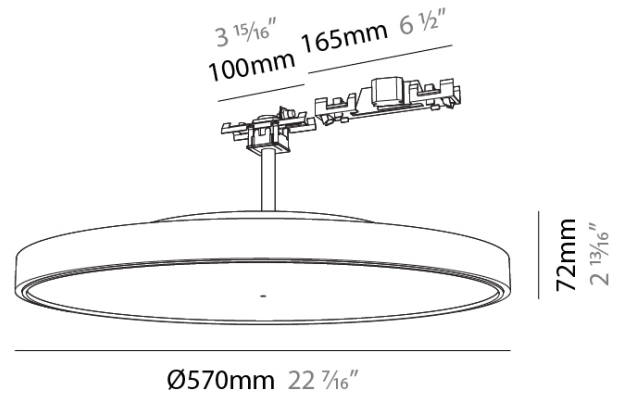

GENERAL
Series: Sign Diva Tube
Subseries: Sign Diva Tube
Partner: Prolicht
Division: Architectural
Light Distribution: Direct

PHYSICAL
Shape: Round
Diameter (mm): 570
Diameter (in): 22 7/16
Height (mm): 72
Height (in): 2 13/16
Diffuser: [PMMA - Opal / Micro-Prism / Sparkling Secret / Vintage Industrial](#)
Fixture Finish: [SSR / BKV / CWI / CRY / HAB / UFT / ITA / RUA / FTG / MYG / LOD / PUS / FRO / FUP / KIA / POP / BLS / SPG / MEY / GOH / CHC / COM / ABZ / JAG / OBR / MOS / ROR](#)
Accent Finish: [NOR / OPL / YEL / ORA / RED / BLU / GRN](#)
Fixture Material: [PMMA / Extruded Aluminum / Steel](#)

ELECTRICAL
Lamp Type: LED (Zhaga Standard)
Input Wattage (W): 49
Total Output Wattage (W): 44.6
Dimming: [Non-Dimmable / 0-10V Dimming](#)
Driver Included: Yes
Driver Location: Integrated
Driver Type: Constant Current - Universal
Driver Class: Class 2
Input Voltage (V): 120 - 277
Constant Current (MA): 350
Upon Request: Phase Dimming (Trailing/Leading Edge)

LED
Color Temperature (°K): [2700 / 3000 / 3500 / 4000](#)
Max. Delivered Lumen (lm): [4978 / 5337 / 5384 / 5494](#)
Nominal Lumen (lm): [6199 / 6646 / 6705 / 6842](#)
CRI: >90 CRI
Lamp Life (hrs): 50000

OPTICAL
Beam Angle: 110

RATINGS AND CERTIFICATIONS
Certified By: Certified for North American Standards
IP rating: IP20