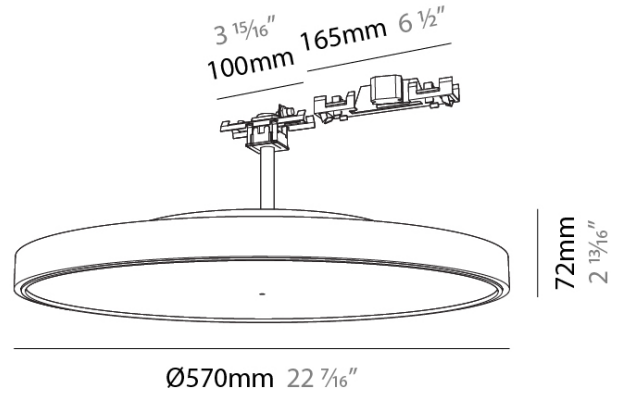

GENERAL
Series: Sign Diva Tube
Subseries: Sign Diva Tube
Brand: Prolicht
Division: Architectural

PHYSICAL
Shape: Round
Diameter (mm): 570
Diameter (in): 22 7/16
Height (mm): 72
Height (in): 2 13/16
Light Distribution: Direct
Diffuser: PMMA - Opal / Micro-Prism / Sparkling Secret / Vintage Industrial
Fixture Finish: SSR / BKV / CWI / CRY / HAB / UFT / ITA / RUA / FTG / MYG / LOD / PUS / FRO / FUP / KIA / POP / BLS / SPG / MEY / GOH / GUM / CHC / COM / ABZ / JAG / OBR / MOS / ROR
Accent Finish: NOR / OPL / YEL / ORA / RED / BLU / GRN
Fixture Material: Extruded Aluminum / Steel

ELECTRICAL
Lamp Type: LED (Zhaga Standard)
Input Wattage (W): 49
Total Output Wattage (W): 44.6
Dimming: Non-Dimmable / 0-10V Dimming
Driver Included: Yes
Driver Location: Integrated
Driver Type: Constant Current - Universal
Driver Class: Class 2
Input Voltage (V): 120 - 277
Constant Current (MA): 350
Upon Request: Phase Dimming (Trailing/Leading Edge)

LED
Color Temperature (°K): 2700 / 3000 / 3500 / 4000
Max. Delivered Lumen (lm): 4978 / 5337 / 5384 / 5494
Nominal Lumen (lm): 6199 / 6646 / 6705 / 6842
CRI: >90 CRI
Lamp Life (hrs): 50000

OPTICAL
Beam Angle: 110

RATINGS AND CERTIFICATIONS
Certified By: Certified for North American Standards
IP rating: IP20