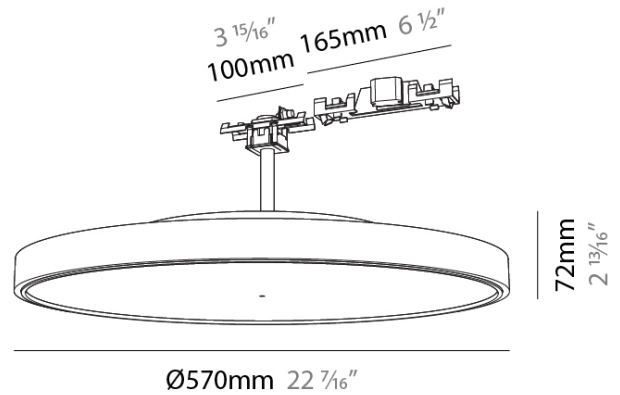

GENERAL

Series: Sign Diva Tube
 Subseries: Sign Diva Tube
 Partner: Prolicht
 Division: Architectural
 Light Distribution: Direct

PHYSICAL

Shape: Round
 Diameter (mm): 570
 Diameter (in): 22 7/16
 Height (mm): 72
 Height (in): 2 13/16
 Diffuser: [PMMA - Opal / Micro-Prism / Sparkling Secret / Vintage Industrial](#)
 Fixture Finish: [SSR / BKV / CWI / CRY / HAB / UFT / ITA / RUA / FTG / MYG / LOD / PUS / FRO / FUP / KIA / POP / BLS / SPG / MEY / GOH / CHC / COM / ABZ / JAG / OBR / MOS / ROR](#)
 Accent Finish: [NOR / OPL / YEL / ORA / RED / BLU / GRN](#)
 Fixture Material: [PMMA / Extruded Aluminum / Steel](#)

OPTICAL

Beam Angle: 110

RATINGS AND CERTIFICATIONS

Certified By: Certified for North American Standards
 IP rating: IP20

SIGN DIVA TUBE

A380545-

PROJECT

TYPE