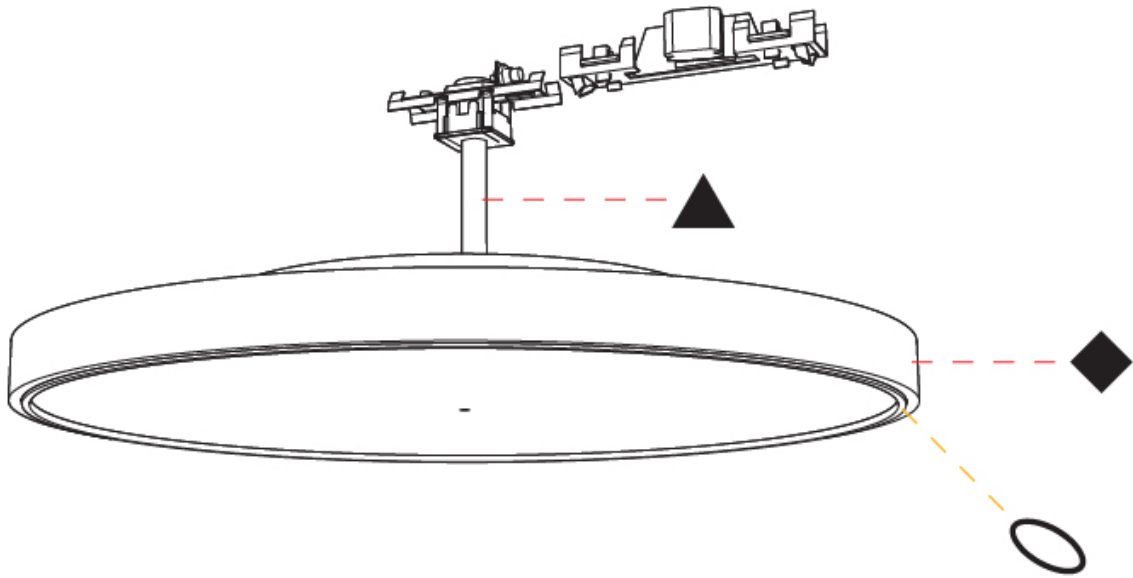

SIGN DIVA TUBE

A380545-

PROJECT	_____
TYPE	_____
SPECIFIER	_____
QUANTITY	_____
DATE	_____

A