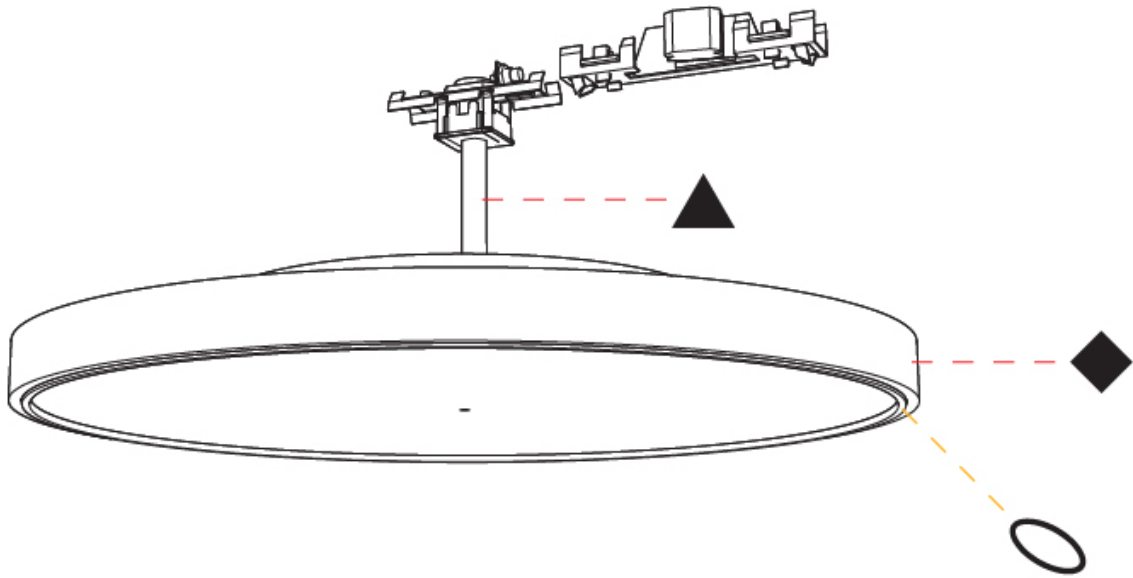

SIGN DIVA TUBE

A380545-

PROJECT

TYPE

SPECIFIER

QUANTITY

DATE

A