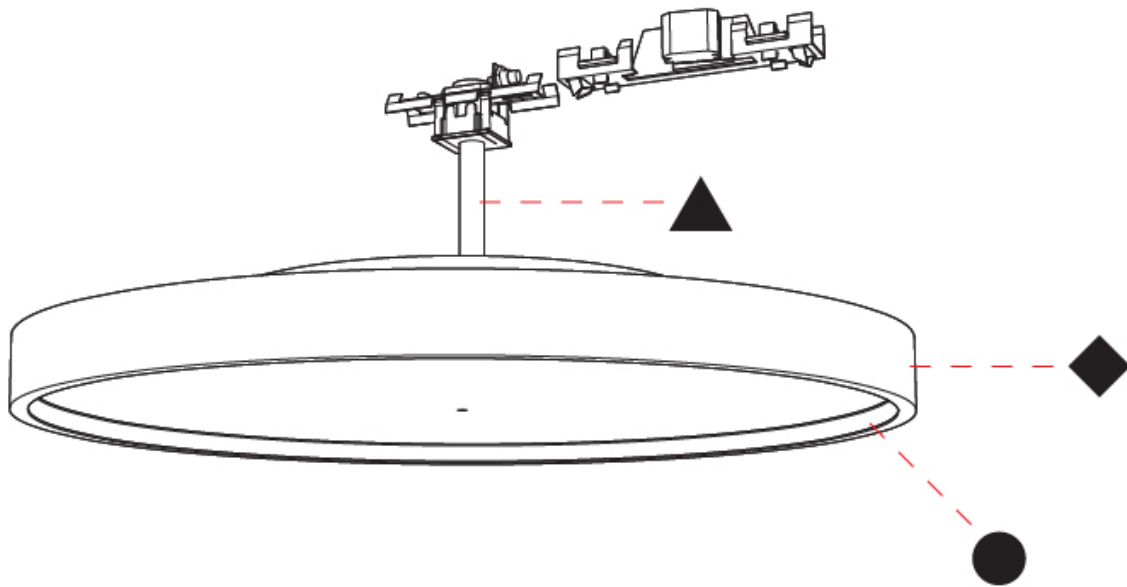

SIGN DIVA TUBE KORONA

A380546-

PROJECT	_____
TYPE	_____
SPECIFIER	_____
QUANTITY	_____
DATE	_____

A