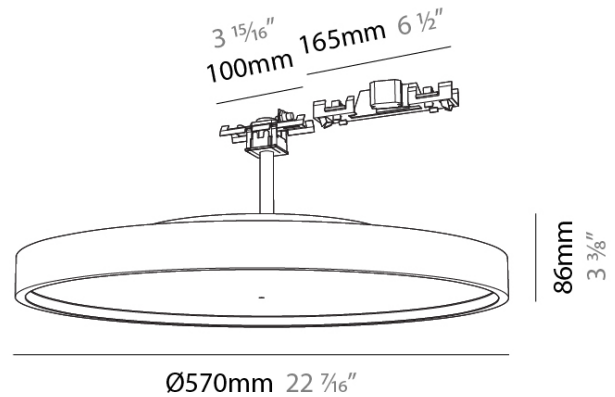

1. To build a product code in our configurator select the specify button on the base model # product page
2. To build a manual product code on this datasheet choose from the options listed below in blue font and add the suffix to the base model #

GENERAL
Series: Sign Diva Tube
Subseries: Sign Diva Tube Korona
Partner: Prolicht
Division: Architectural
Light Distribution: Direct

PHYSICAL
Shape: Round
Diameter (mm): 570
Diameter (in): 22 7/16
Height (mm): 86
Height (in): 3 3/8
Diffuser: PMMA - Opal / Micro-Prism / Sparkling Secret / Vintage Industrial
Fixture Finish: SSR / BKV / CWI / CRY / HAB / UFT / ITA / RUA / FTG / MYG / LOD / PUS / FRO / FUP / KIA / POP / BLS / SPG / MEY / GOH / CHC / COM / ABZ / JAG / OBR / MOS / ROR
Fixture Material: PMMA / Extruded Aluminum / Steel

ELECTRICAL
Lamp Type: LED (Zhaga Standard)
Input Wattage (W): 49
Total Output Wattage (W): 44.6
Dimming: Non-Dimmable / 0-10V Dimming
Driver Included: Yes
Driver Location: Integrated
Driver Type: Constant Current - Universal
Driver Class: Class 2
Input Voltage (V): 120 - 277
Constant Current (MA): 350
Upon Request: Phase Dimming (Trailing/Leading Edge)

LED
Color Temperature (°K): 2700 / 3000 / 3500 / 4000
Max. Delivered Lumen (lm): 4978 / 5337 / 5384 / 5494
Nominal Lumen (lm): 6199 / 6646 / 6705 / 6842
CRI: >90 CRI
Lamp Life (hrs): 50000

OPTICAL
Beam Angle: 110

RATINGS AND CERTIFICATIONS
Certified By: Certified for North American Standards
IP rating: IP20