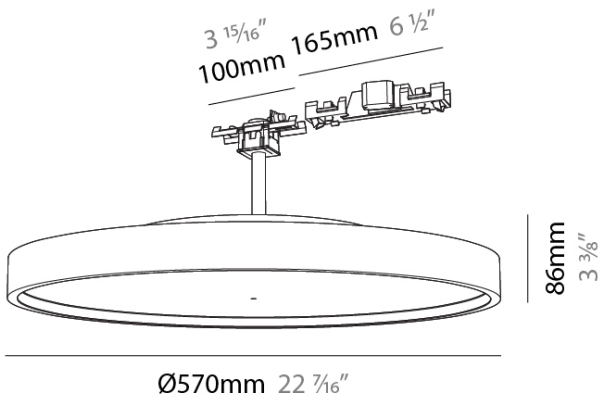

GENERAL
Series: Sign Diva Tube
Subseries: Sign Diva Tube Korona
Partner: Prolicht
Division: Architectural
Light Distribution: Direct

PHYSICAL
Shape: Round
Diameter (mm): 570
Diameter (in): 22 7/16
Height (mm): 86
Height (in): 3 3/8
Diffuser: [PMMA - Opal / Micro-Prism / Sparkling Secret / Vintage Industrial](#)
Fixture Finish: [SSR / BKV / CWI / CRY / HAB / UFT / ITA / RUA / FTG / MYG / LOD / PUS / FRO / FUP / KIA / POP / BLS / SPG / MEY / GOH / CHC / COM / ABZ / JAG / OBR / MOS / ROR](#)
Accent Finish: [NOR / OPL / YEL / ORA / RED / BLU / GRN](#)
Fixture Material: [PMMA / Extruded Aluminum / Steel](#)

ELECTRICAL
Lamp Type: LED (Zhaga Standard)
Input Wattage (W): 49
Total Output Wattage (W): 44.6
[Dimming: Non-Dimmable / 0-10V Dimming](#)
Driver Included: Yes
Driver Location: Integrated
Driver Type: Constant Current - Universal
Driver Class: Class 2
Input Voltage (V): 120 - 277
Constant Current (MA): 350
Upon Request: Phase Dimming (Trailing/Leading Edge)

LED
[Color Temperature (°K): 2700 / 3000 / 3500 / 4000](#)
Max. Delivered Lumen (lm): 4978 / 5337 / 5384 / 5494
Nominal Lumen (lm): 6199 / 6646 / 6705 / 6842
CRI: >90 CRI
Lamp Life (hrs): 50000

OPTICAL
Beam Angle: 110

RATINGS AND CERTIFICATIONS
Certified By: Certified for North American Standards
IP rating: IP20