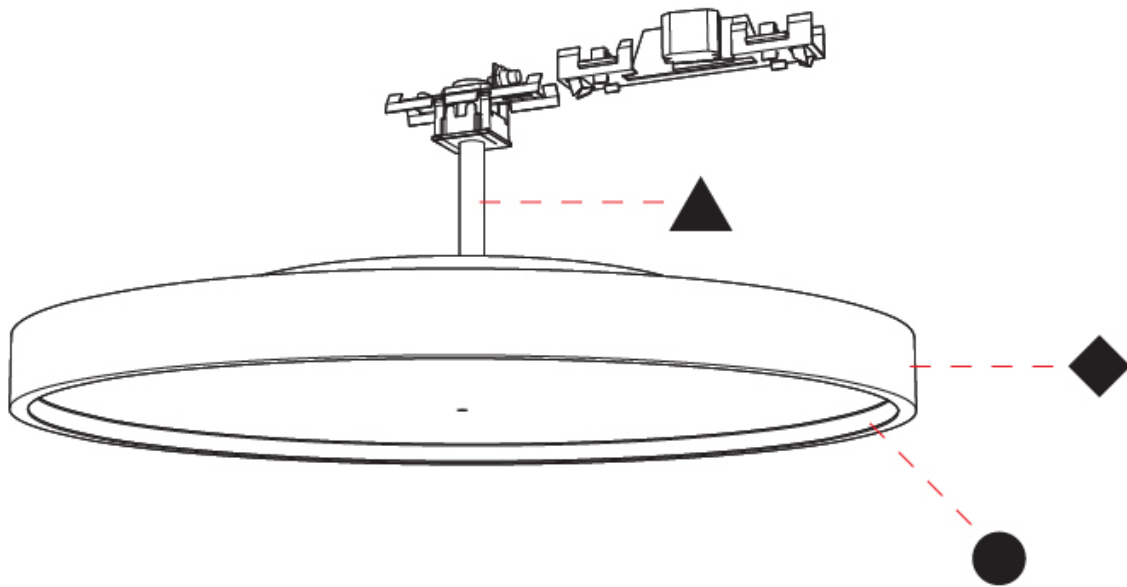

Beam Angle: 110

RATINGS AND CERTIFICATIONS

Certified By: Certified for North American Standards
 IP rating: IP20

SIGN DIVA TUBE KORONA

A380547-

PROJECT

TYPE

SPECIFIER