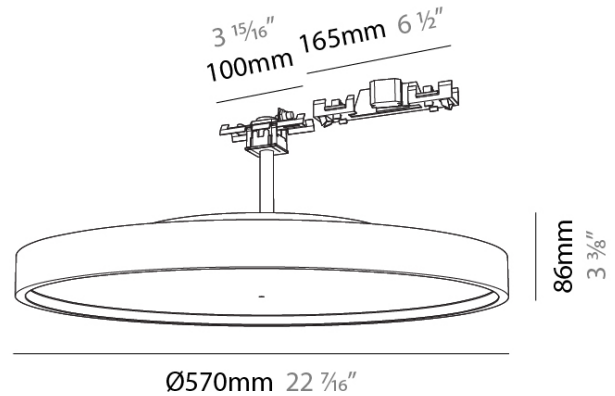

GENERAL

Series: Sign Diva Tube
 Subseries: Sign Diva Tube Korona
 Partner: Prolicht
 Division: Architectural
 Light Distribution: Direct

PHYSICAL

Shape: Round
 Diameter (mm): 570
 Diameter (in): 22 7/16
 Height (mm): 86
 Height (in): 3 3/8
 Diffuser: [PMMA - Opal / Micro-Prism / Sparkling Secret / Vintage Industrial](#)
 Fixture Finish: [SSR / BKV / CWI / CRY / HAB / UFT / ITA / RUA / FTG / MYG / LOD / PUS / FRO / FUP / KIA / POP / BLS / SPG / MEY / GOH / CHC / COM / ABZ / JAG / OBR / MOS / ROR](#)
 Accent Finish: [NOR / OPL / YEL / ORA / RED / BLU / GRN](#)
 Fixture Material: [PMMA / Extruded Aluminum / Steel](#)

Beam Angle: 110

RATINGS AND CERTIFICATIONS

Certified By: Certified for North American Standards
 IP rating: IP20

SIGN DIVA TUBE KORONA

A380547-

PROJECT

TYPE

SPECIFIER