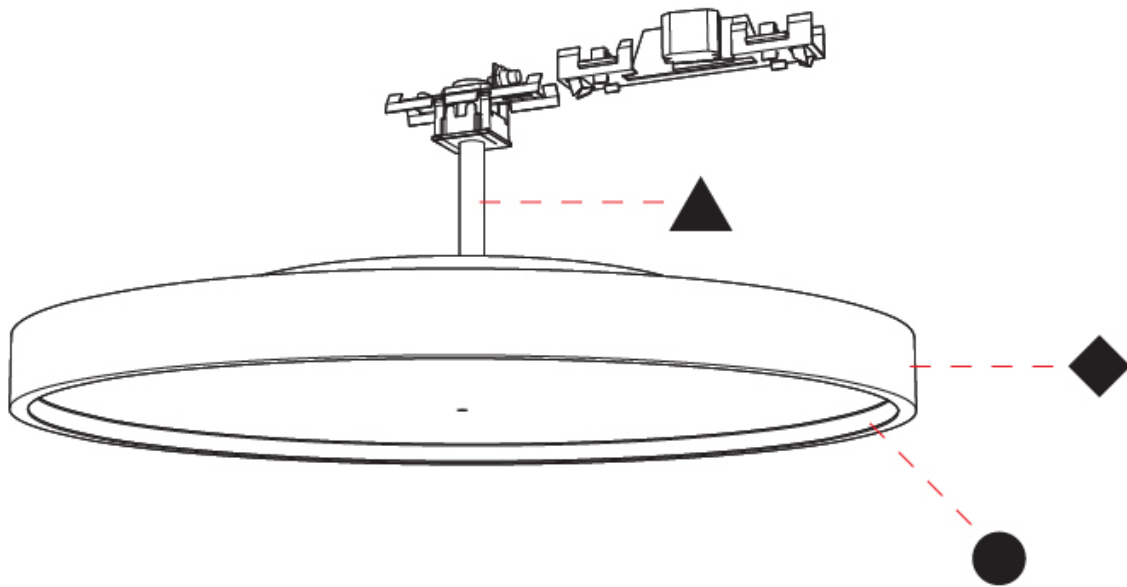

RATINGS AND CERTIFICATIONS
 Certified By: Certified for North American Standards
 IP rating: IP20

SIGN DIVA TUBE KORONA

A380547-

PROJECT _____

TYPE _____

SPECIFIER _____

QUANTITY _____

DATE _____