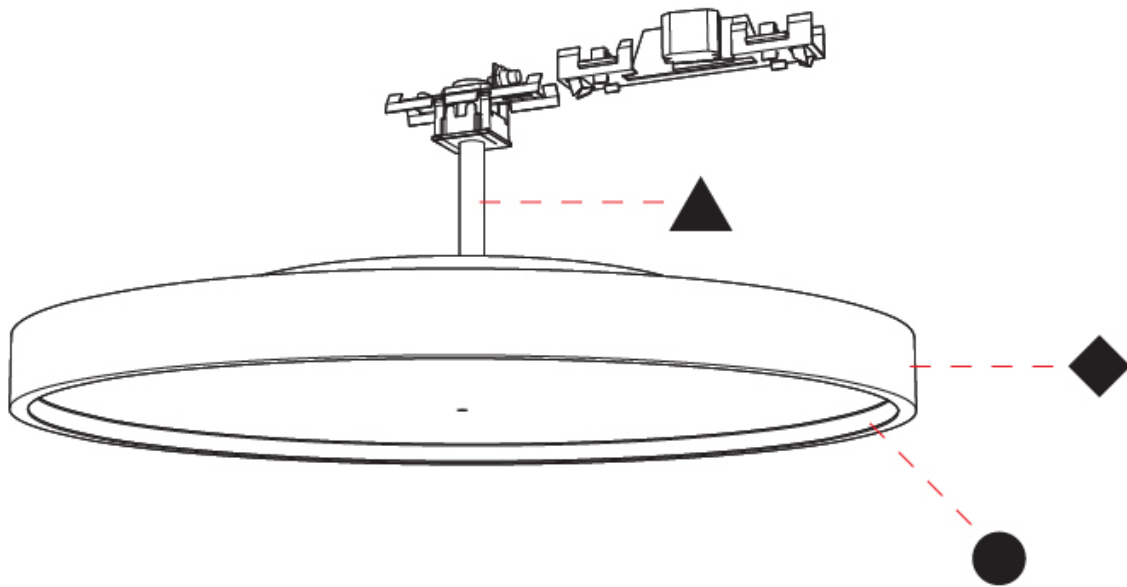

## SIGN DIVA TUBE KORONA

A380549-

PROJECT \_\_\_\_\_

TYPE \_\_\_\_\_

SPECIFIER \_\_\_\_\_

QUANTITY \_\_\_\_\_

DATE \_\_\_\_\_

A