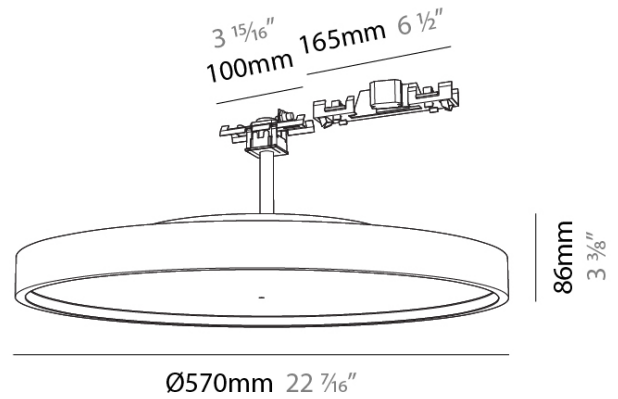

1. To build a product code in our configurator select the specify button on the base model # product page
2. To build a manual product code on this datasheet choose from the options listed below in blue font and add the suffix to the base model #

GENERAL

Series: Sign Diva Tube
Subseries: Sign Diva Tube Korona
Partner: Prolicht
Division: Architectural
Light Distribution: Direct

PHYSICAL

Shape: Round
Diameter (mm): 570
Diameter (in): 22 7/16
Height (mm): 86
Height (in): 3 3/8
Diffuser: PMMA - Opal / Micro-Prism / Sparkling Secret / Vintage Industrial
Fixture Finish: SSR / BKV / CWI / CRY / HAB / UFT / ITA / RUA / FTG / MYG / LOD / PUS / FRO / FUP / KIA / POP / BLS / SPG / MEY / GOH / CHC / COM / ABZ / JAG / OBR / MOS / ROR
Fixture Material: PMMA / Extruded Aluminum / Steel

ELECTRICAL

Lamp Type: LED (Zhaga Standard)
Input Wattage (W): 49
Total Output Wattage (W): 44.6
Dimming: Non-Dimmable / 0-10V Dimming
Driver Included: Yes
Driver Location: Integrated
Driver Type: Constant Current - Universal
Driver Class: Class 2
Input Voltage (V): 120 - 277
Constant Current (MA): 350
Upon Request: Phase Dimming (Trailing/Leading Edge)

LED

Color Temperature (°K): 2700 / 3000 / 3500 / 4000
Max. Delivered Lumen (lm): 4978 / 5337 / 5384 / 5494
Nominal Lumen (lm): 6199 / 6646 / 6705 / 6842
CRI: >90 CRI
Lamp Life (hrs): 50000

OPTICAL

Beam Angle: 110

RATINGS AND CERTIFICATIONS

Certified By: Certified for North American Standards
IP rating: IP20