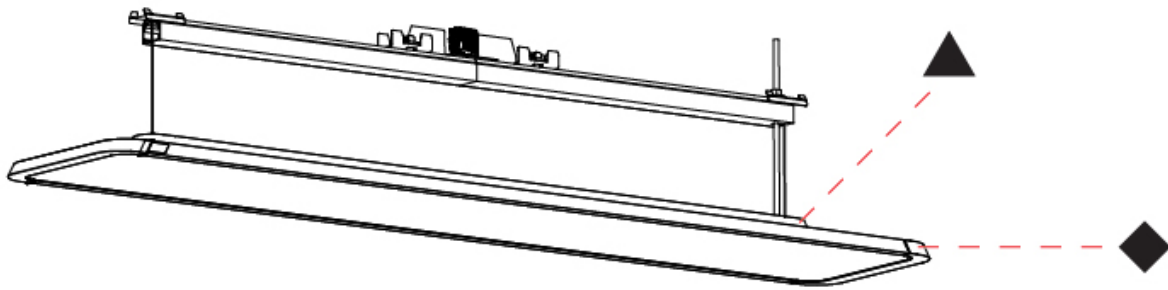

HADI-M SUSPENDED

A380550-

PROJECT

TYPE

SPECIFIER

QUANTITY

DATE

A