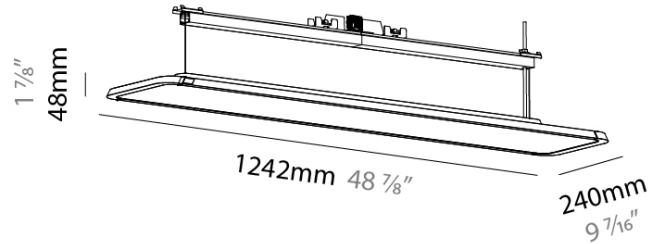

1. To build a product code in our configurator select the specify button on the base model # product page
2. To build a manual product code on this datasheet choose from the options listed below in blue font and add the suffix to the base model #

GENERAL
Series: Hadi
Subseries: Hadi-M Suspended
Partner: Prolicht
Division: Architectural
Light Distribution: Direct

PHYSICAL
Shape: Round
Length (mm): 1242
Length (in): 48 7/8
Width (mm): 240
Width (in): 9 7/16
Height (mm): 48
Height (in): 1 7/8
Fixture Finish: SSR / BKV / CWI / CRY / HAB / UFT / ITA / RUA / FTG / MYG / LOD / PUS / FRO / FUP / KIA / POP / BLS / SPG / MEY / GOH / CHC / COM / ABZ / JAG / OBR / MOS / ROR
Fixture Material: Extruded Aluminum / Steel
Cable Details: 2,000mm or 6,000mm Transparent Cable

ELECTRICAL
Lamp Type: LED (Zhaga Standard)
Input Wattage (W): 37
Total Output Wattage (W): 33.6
Dimming: Tri-Mode (Non-Dimming and Phase Dimming (120Vac only) and 0-10V Dimming)
Driver Included: Yes
Driver Location: Integrated
Driver Type: Constant Current - Universal
Driver Class: Class 2
Input Voltage (V): 120 - 277
Constant Current (MA): 900

LED
Color Temperature (°K): 3000 / 3500 / 4000
Max. Delivered Lumen (lm): 4269 / 4265 / 4352
Nominal Lumen (lm): 4796 / 4971 / 5072
CRI: >90 CRI
Lamp Life (hrs): 50000

OPTICAL
Beam Angle: 90
Adjustability: Fixed

RATINGS AND CERTIFICATIONS
Certified By: Certified for North American Standards
IP rating: IP20