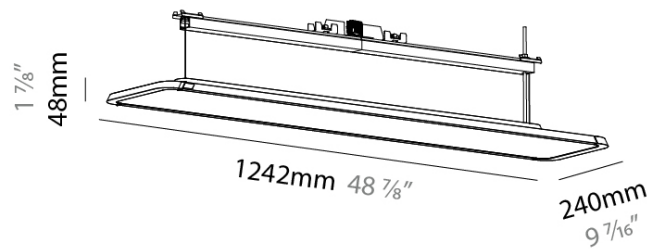

1. To build a product code in our configurator select the specify button on the base model # product page
2. To build a manual product code on this datasheet choose from the options listed below in blue font and add the suffix to the base model #

GENERAL

Series: Hadi
Subseries: Hadi-M Suspended
Partner: Prolicht
Division: Architectural
Light Distribution: Direct

PHYSICAL

Shape: Round
Length (mm): 1242
Length (in): 48 7/8
Width (mm): 240
Width (in): 9 7/16
Height (mm): 48
Height (in): 1 7/8
Fixture Finish: SSR / BKV / CWI / CRY / HAB / UFT / ITA / RUA / FTG / MYG / LOD / PUS / FRO / FUP / KIA / POP / BLS / SPG / MEY / GOH / CHC / COM / ABZ / JAG / OBR / MOS / ROR
Fixture Material: Extruded Aluminum / Steel
Cable Details: 2,000mm or 6,000mm Transparent Cable

ELECTRICAL

Lamp Type: LED (Zhaga Standard)
Input Wattage (W): 37
Total Output Wattage (W): 33.6
Dimming: Tri-Mode (Non-Dimming and Phase Dimming (120Vac only) and 0-10V Dimming)
Driver Included: Yes
Driver Location: Integrated
Driver Type: Constant Current - Universal
Driver Class: Class 2
Input Voltage (V): 120 - 277
Constant Current (MA): 900

LED

Color Temperature (°K): 3000 / 3500 / 4000
Max. Delivered Lumen (lm): 4269 / 4265 / 4352
Nominal Lumen (lm): 4796 / 4971 / 5072
CRI: >90 CRI
Lamp Life (hrs): 50000

OPTICAL

Beam Angle: 90
Adjustability: Fixed

RATINGS AND CERTIFICATIONS

Certified By: Certified for North American Standards
IP rating: IP20