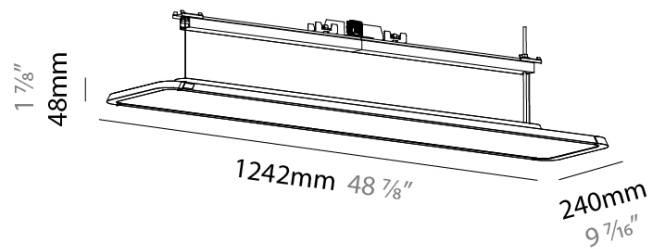

1. To build a product code in our configurator select the specify button on the base model # product page
2. To build a manual product code on this datasheet choose from the options listed below in blue font and add the suffix to the base model #

GENERAL

Series: Hadi
Subseries: Hadi-M Suspended
Partner: Prolicht
Division: Architectural
Light Distribution: Direct

PHYSICAL

Shape: Round
Length (mm): 1242
Length (in): 48 7/8
Width (mm): 240
Width (in): 9 7/16
Height (mm): 48
Height (in): 1 7/8
Fixture Finish: [SSR / BKV / CWI / CRY / HAB / UFT / ITA / RUA / FTG / MYG / LOD / PUS / FRO / FUP / KIA / POP / BLS / SPG / MEY / GOH / CHC / COM / ABZ / JAG / OBR / MOS / ROR](#)
Fixture Material: Extruded Aluminum / Steel
Cable Details: 2,000mm or 6,000mm Transparent Cable

ELECTRICAL

Lamp Type: LED (Zhaga Standard)
Input Wattage (W): 37
Total Output Wattage (W): 33.6
Dimming: [Tri-Mode (Non-Dimming and Phase Dimming (120Vac only) and 0-10V Dimming)](#)
Driver Included: Yes
Driver Location: Integrated
Driver Type: Constant Current - Universal
Driver Class: Class 2
Input Voltage (V): 120 - 277
Constant Current (MA): 900

LED

Color Temperature (°K): [3000 / 3500 / 4000](#)
Max. Delivered Lumen (lm): 4269 / 4265 / 4352
Nominal Lumen (lm): 4796 / 4971 / 5072
CRI: >90 CRI
Lamp Life (hrs): 50000

OPTICAL

Beam Angle: 90
Adjustability: Fixed

RATINGS AND CERTIFICATIONS

Certified By: Certified for North American Standards
IP rating: IP20