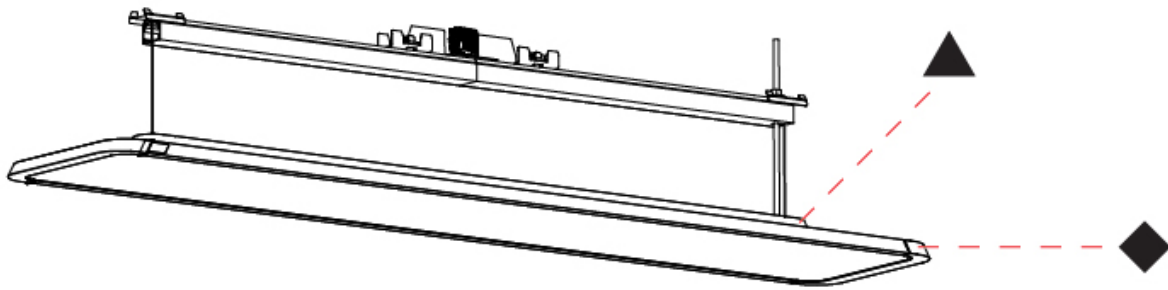

HADI-M SUSPENDED

A380551-

PROJECT

TYPE

SPECIFIER

QUANTITY

DATE

A