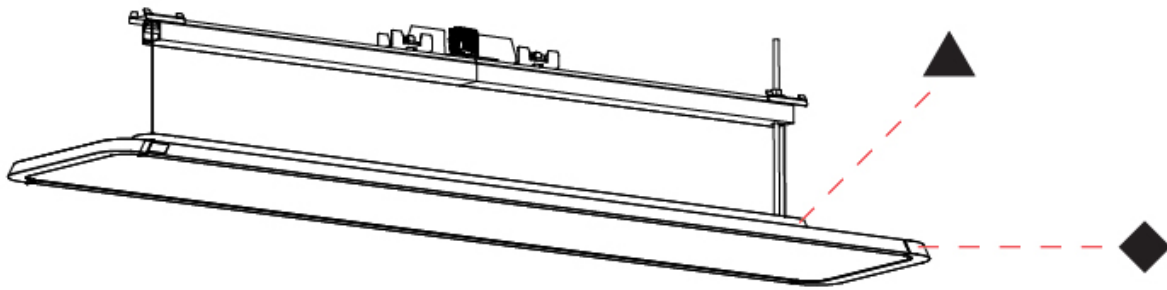

HADI-M SUSPENDED

A380551-

PROJECT

TYPE

SPECIFIER

QUANTITY

DATE

A