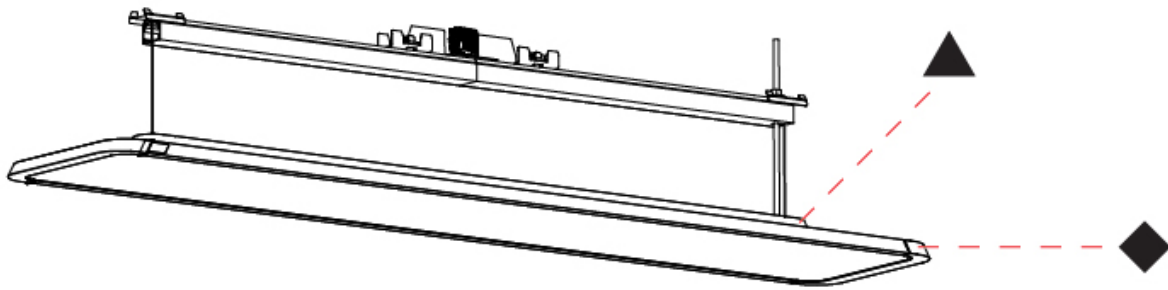

HADI-M SUSPENDED

A380556-

PROJECT

TYPE

SPECIFIER

QUANTITY

DATE

A