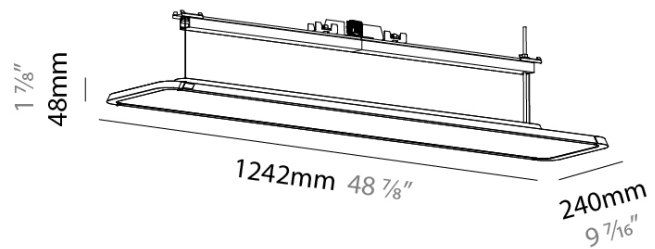

1. To build a product code in our configurator select the specify button on the base model # product page
2. To build a manual product code on this datasheet choose from the options listed below in blue font and add the suffix to the base model #

GENERAL
Series: Hadi
Subseries: Hadi-M Suspended
Partner: Prolicht
Division: Architectural
Light Distribution: Direct

PHYSICAL
Shape: Round
Length (mm): 1242
Length (in): 48 7/8
Width (mm): 240
Width (in): 9 7/16
Height (mm): 48
Height (in): 1 7/8
Fixture Finish: [SSR / BKV / CWI / CRY / HAB / UFT / ITA / RUA / FTG / MYG / LOD / PUS / FRO / FUP / KIA / POP / BLS / SPG / MEY / GOH / CHC / COM / ABZ / JAG / OBR / MOS / ROR](#)
Fixture Material: Extruded Aluminum / Steel
Cable Details: 2,000mm or 6,000mm Transparent Cable

ELECTRICAL
Lamp Type: LED (Zhaga Standard)
Input Wattage (W): 78
Total Output Wattage (W): 70.9
Dimming: [Non-Dimmable / 0-10V Dimming](#)
Driver Included: Yes
Driver Location: Integrated
Driver Type: Constant Current - Universal
Driver Class: Class 2
Input Voltage (V): 120 - 277

LED
Color Temperature (°K): [3000 / 3500 / 4000](#)
Max. Delivered Lumen (lm): 5998 / 5997 / 6119
Nominal Lumen (lm): 9801 / 9799 / 9999
CRI: >90 CRI
Lamp Life (hrs): 50000

OPTICAL
Beam Angle: 90
Adjustability: Fixed

RATINGS AND CERTIFICATIONS
Certified By: Certified for North American Standards
IP rating: IP20