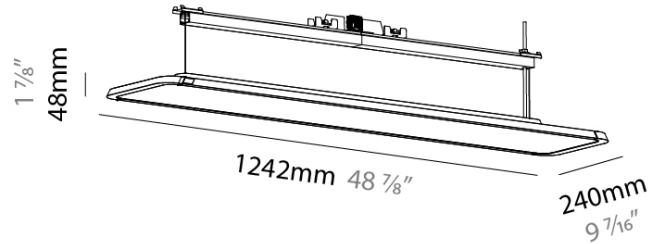

1. To build a product code in our configurator select the specify button on the base model # product page
2. To build a manual product code on this datasheet choose from the options listed below in blue font and add the suffix to the base model #

GENERAL
Series: Hadi
Subseries: Hadi-M Suspended
Partner: Prolicht
Division: Architectural
Light Distribution: Direct

PHYSICAL
Shape: Round
Length (mm): 1242
Length (in): 48 7/8
Width (mm): 240
Width (in): 9 7/16
Height (mm): 48
Height (in): 1 7/8
Fixture Finish: SSR / BKV / CWI / CRY / HAB / UFT / ITA / RUA / FTG / MYG / LOD / PUS / FRO / FUP / KIA / POP / BLS / SPG / MEY / GOH / CHC / COM / ABZ / JAG / OBR / MOS / ROR
Fixture Material: Extruded Aluminum / Steel
Cable Details: 2,000mm or 6,000mm Transparent Cable

ELECTRICAL
Lamp Type: LED (Zhaga Standard)
Input Wattage (W): 78
Total Output Wattage (W): 70.9
Dimming: Non-Dimmable / 0-10V Dimming
Driver Included: Yes
Driver Location: Integrated
Driver Type: Constant Current - Universal
Driver Class: Class 2
Input Voltage (V): 120 - 277

LED
Color Temperature (°K): 3000 / 3500 / 4000
Max. Delivered Lumen (lm): 5998 / 5997 / 6119
Nominal Lumen (lm): 9801 / 9799 / 9999
CRI: >90 CRI
Lamp Life (hrs): 50000

OPTICAL
Beam Angle: 90
Adjustability: Fixed

RATINGS AND CERTIFICATIONS
Certified By: Certified for North American Standards
IP rating: IP20