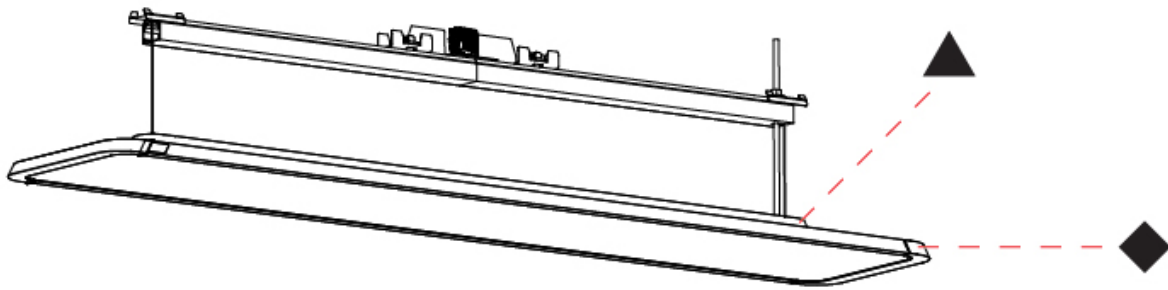

HADI-M SUSPENDED

A380557-

PROJECT

TYPE

SPECIFIER

QUANTITY

DATE

A