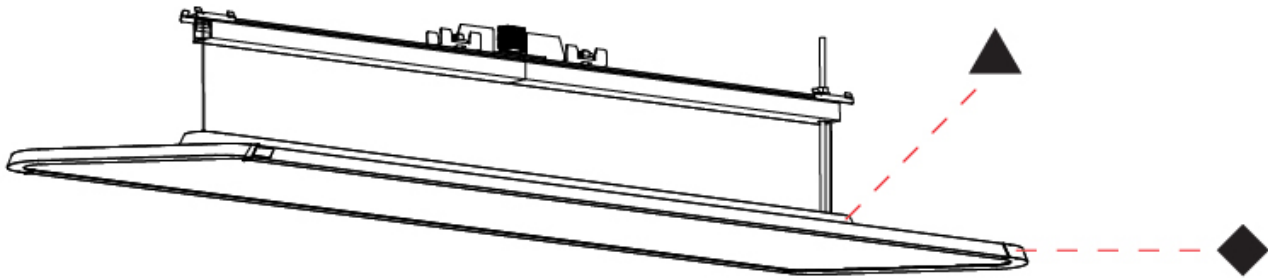

HADI-Q SUSPENDED

A380561-

PROJECT

TYPE

SPECIFIER

QUANTITY

DATE

A