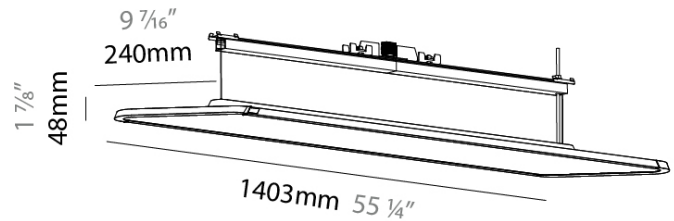

1. To build a product code in our configurator select the specify button on the base model # product page
2. To build a manual product code on this datasheet choose from the options listed below in blue font and add the suffix to the base model #

GENERAL

Series: Hadi
Subseries: Hadi-Q Suspended
Partner: Prolight
Division: Architectural
Light Distribution: Direct

PHYSICAL

Shape: Round
Length (mm): 1403
Length (in): 55 1/4
Width (mm): 240
Width (in): 9 7/16
Height (mm): 48
Height (in): 1 7/8
Fixture Finish: SSR / BKV / CWI / CRY / HAB / UFT / ITA / RUA / FTG / MYG / LOD / PUS / FRO / FUP / KIA / POP / BLS / SPG / MEY / GOH / CHC / COM / ABZ / JAG / OBR / MOS / ROR
Fixture Material: Extruded Aluminum / Steel
Cable Details: 2,000mm or 6,000mm Transparent Cable

ELECTRICAL

Lamp Type: LED (Zhaga Standard)
Input Wattage (W): 37
Total Output Wattage (W): 33.6
Dimming: Tri-Mode (Non-Dimming and Phase Dimming (120Vac only) and 0-10V Dimming)
Driver Included: Yes
Driver Location: Integrated
Driver Type: Constant Current - Universal
Driver Class: Class 2
Input Voltage (V): 120 - 277
Constant Current (MA): 900

LED

Color Temperature (°K): 3000 / 3500 / 4000
Max. Delivered Lumen (lm): 3911 / 3907 / 3987
Nominal Lumen (lm): 4976 / 4971 / 5072
CRI: >90 CRI
Lamp Life (hrs): 50000

OPTICAL

Beam Angle: 90
Adjustability: Fixed

RATINGS AND CERTIFICATIONS

Certified By: Certified for North American Standards
IP rating: IP20