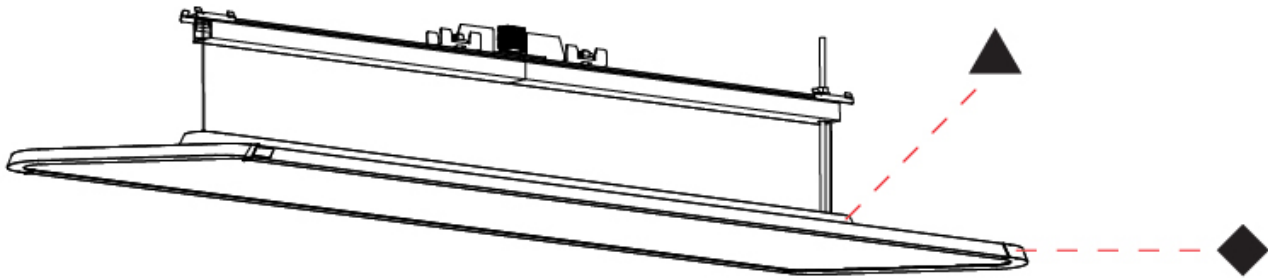

HADI-Q SUSPENDED

A380562-

PROJECT

TYPE

SPECIFIER

QUANTITY

DATE

A