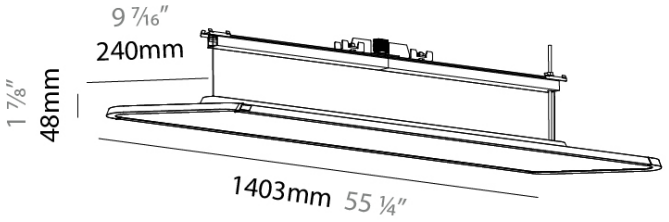

1. To build a product code in our configurator select the specify button on the base model # product page
2. To build a manual product code on this datasheet choose from the options listed below in blue font and add the suffix to the base model #

GENERAL
Series: Hadi
Subseries: Hadi-Q Suspended
Partner: Prolicht
Division: Architectural
Light Distribution: Direct

PHYSICAL
Shape: Round
Length (mm): 1403
Length (in): 55 1/4
Width (mm): 240
Width (in): 9 7/16
Height (mm): 48
Height (in): 1 7/8
Fixture Finish: SSR / BKV / CWI / CRY / HAB / UFT / ITA / RUA / FTG / MYG / LOD / PUS / FRO / FUP / KIA / POP / BLS / SPG / MEY / GOH / CHC / COM / ABZ / JAG / OBR / MOS / ROR
Fixture Material: Extruded Aluminum / Steel
Cable Details: 2,000mm or 6,000mm Transparent Cable

ELECTRICAL
Lamp Type: LED (Zhaga Standard)
Input Wattage (W): 78
Total Output Wattage (W): 70.9
Dimming: Non-Dimmable / 0-10V Dimming
Driver Included: Yes
Driver Location: Integrated
Driver Type: Constant Current - Universal
Driver Class: Class 2
Input Voltage (V): 120 - 277

LED
Color Temperature (°K): 3000 / 3500 / 4000
Max. Delivered Lumen (lm): 3911 / 3907 / 3987
Nominal Lumen (lm): 4976 / 4971 / 5072
CRI: >90 CRI
Lamp Life (hrs): 50000

OPTICAL
Beam Angle: 90
Adjustability: Fixed

RATINGS AND CERTIFICATIONS
Certified By: Certified for North American Standards
IP rating: IP20