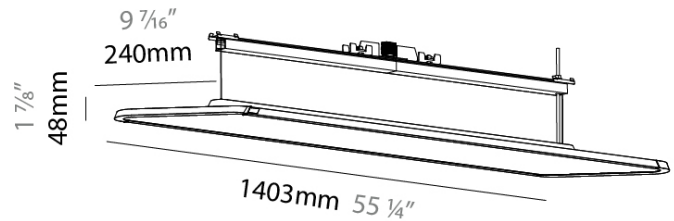

1. To build a product code in our configurator select the specify button on the base model # product page
2. To build a manual product code on this datasheet choose from the options listed below in blue font and add the suffix to the base model #

GENERAL
Series: Hadi
Subseries: Hadi-Q Suspended
Partner: Prolicht
Division: Architectural
Light Distribution: Direct

PHYSICAL
Shape: Round
Length (mm): 1403
Length (in): 55 1/4
Width (mm): 240
Width (in): 9 7/16
Height (mm): 48
Height (in): 1 7/8
Fixture Finish: SSR / BKV / CWI / CRY / HAB / UFT / ITA / RUA / FTG / MYG / LOD / PUS / FRO / FUP / KIA / POP / BLS / SPG / MEY / GOH / CHC / COM / ABZ / JAG / OBR / MOS / ROR
Fixture Material: Extruded Aluminum / Steel
Cable Details: 2,000mm or 6,000mm Transparent Cable

ELECTRICAL
Lamp Type: LED (Zhaga Standard)
Input Wattage (W): 78
Total Output Wattage (W): 70.9
Dimming: Non-Dimmable / 0-10V Dimming
Driver Included: Yes
Driver Location: Integrated
Driver Type: Constant Current - Universal
Driver Class: Class 2
Input Voltage (V): 120 - 277

LED
Color Temperature (°K): 3000 / 3500 / 4000
Max. Delivered Lumen (lm): 3911 / 3907 / 3987
Nominal Lumen (lm): 4976 / 4971 / 5072
CRI: >90 CRI
Lamp Life (hrs): 50000

OPTICAL
Beam Angle: 90
Adjustability: Fixed

RATINGS AND CERTIFICATIONS
Certified By: Certified for North American Standards
IP rating: IP20