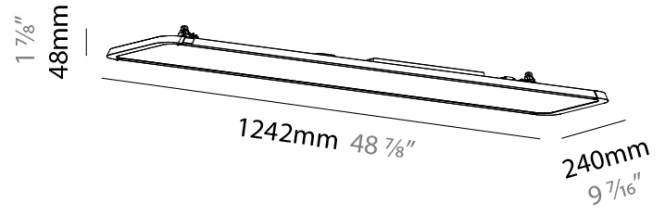

1. To build a product code in our configurator select the specify button on the base model # product page
2. To build a manual product code on this datasheet choose from the options listed below in blue font and add the suffix to the base model #

GENERAL
Series: Hadi
Subseries: Hadi-M Surface
Partner: Prolicht
Division: Architectural
Light Distribution: Direct

PHYSICAL
Shape: Round
Length (mm): 1242
Length (in): 48 7/8
Width (mm): 240
Width (in): 9 7/16
Height (mm): 48
Height (in): 1 7/8
Fixture Finish: SSR / BKV / CWI / CRY / HAB / UFT / ITA / RUA / FTG / MYG / LOD / PUS / FRO / FUP / KIA / POP / BLS / SPG / MEY / GOH / CHC / COM / ABZ / JAG / OBR / MOS / ROR
Fixture Material: Extruded Aluminum / Steel
Cable Details: 2,000mm or 6,000mm Transparent Cable

ELECTRICAL
Lamp Type: LED (Zhaga Standard)
Input Wattage (W): 37
Total Output Wattage (W): 33.6
Dimming: Tri-Mode (Non-Dimming and Phase Dimming (120Vac only) and 0-10V Dimming)
Driver Included: Yes
Driver Location: Integrated
Driver Type: Constant Current - Universal
Driver Class: Class 2
Input Voltage (V): 120 - 277
Constant Current (MA): 900

LED
Color Temperature (°K): 3000 / 3500 / 4000
Max. Delivered Lumen (lm): 4269 / 4265 / 4352
Nominal Lumen (lm): 4796 / 4971 / 5072
CRI: >90 CRI
Lamp Life (hrs): 50000

OPTICAL
Beam Angle: 90
Adjustability: Fixed

RATINGS AND CERTIFICATIONS
Certified By: Certified for North American Standards
IP rating: IP20