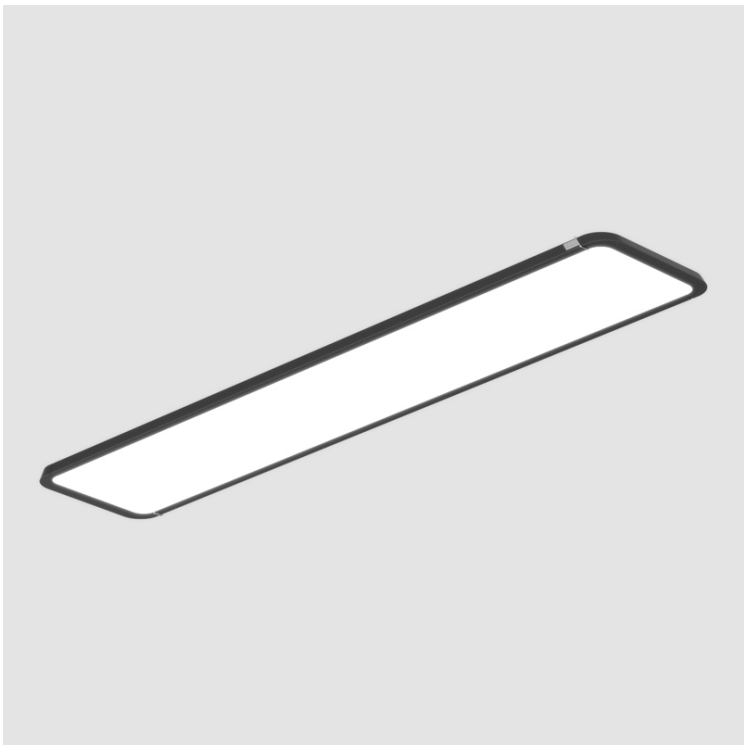

1. To build a product code in our configurator select the specify button on the base model # product page
2. To build a manual product code on this datasheet choose from the options listed below in blue font and add the suffix to the base model #

GENERAL
Series: Hadi
Subseries: Hadi-M Surface
Partner: Prolicht
Division: Architectural
Light Distribution: Direct

PHYSICAL
Shape: Round
Length (mm): 1242
Length (in): 48 7/8
Width (mm): 240
Width (in): 9 7/16
Height (mm): 48
Height (in): 1 7/8
Fixture Finish: SSR / BKV / CWI / CRY / HAB / UFT / ITA / RUA / FTG / MYG / LOD / PUS / FRO / FUP / KIA / POP / BLS / SPG / MEY / GOH / CHC / COM / ABZ / JAG / OBR / MOS / ROR
Fixture Material: Extruded Aluminum / Steel
Cable Details: 2,000mm or 6,000mm Transparent Cable

ELECTRICAL
Lamp Type: LED (Zhaga Standard)
Input Wattage (W): 37
Total Output Wattage (W): 33.6
Dimming: Tri-Mode (Non-Dimming and Phase Dimming (120Vac only) and 0-10V Dimming)
Driver Included: Yes
Driver Location: Integrated
Driver Type: Constant Current - Universal
Driver Class: Class 2
Input Voltage (V): 120 - 277
Constant Current (MA): 900

LED
Color Temperature (°K): 3000 / 3500 / 4000
Max. Delivered Lumen (lm): 4269 / 4265 / 4352
Nominal Lumen (lm): 4796 / 4971 / 5072
CRI: >90 CRI
Lamp Life (hrs): 50000

OPTICAL
Beam Angle: 90
Adjustability: Fixed

RATINGS AND CERTIFICATIONS
Certified By: Certified for North American Standards
IP rating: IP20