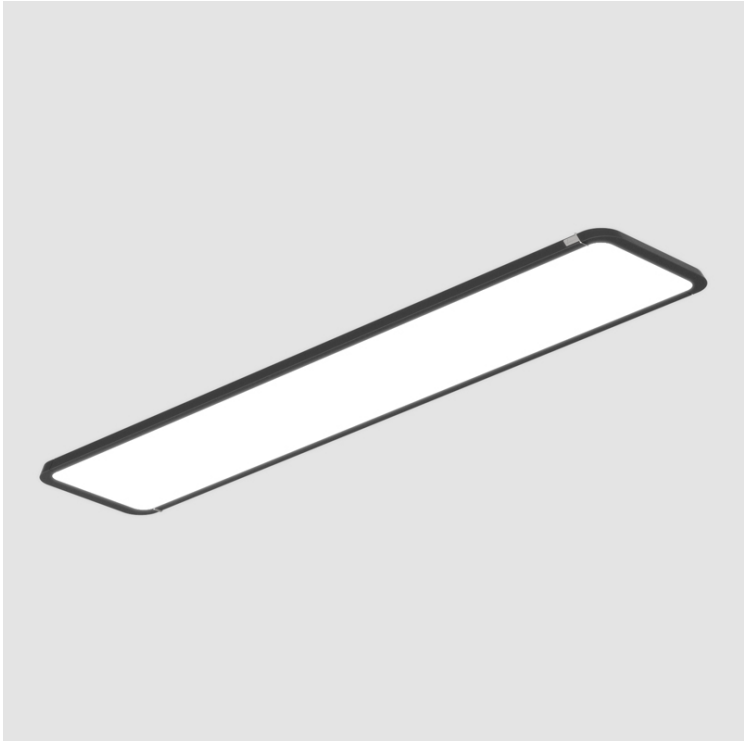

1. To build a product code in our configurator select the specify button on the base model # product page
2. To build a manual product code on this datasheet choose from the options listed below in blue font and add the suffix to the base model #

GENERAL

Series: Hadi
Subseries: Hadi-M Surface
Partner: Prolicht
Division: Architectural
Light Distribution: Direct

PHYSICAL

Shape: Round
Length (mm): 1242
Length (in): 48 7/8
Width (mm): 240
Width (in): 9 7/16
Height (mm): 48
Height (in): 1 7/8
Fixture Finish: SSR / BKV / CWI / CRY / HAB / UFT / ITA / RUA / FTG / MYG / LOD / PUS / FRO / FUP / KIA / POP / BLS / SPG / MEY / GOH / CHC / COM / ABZ / JAG / OBR / MOS / ROR
Fixture Material: Extruded Aluminum / Steel
Cable Details: 2,000mm or 6,000mm Transparent Cable

ELECTRICAL

Lamp Type: LED (Zhaga Standard)
Input Wattage (W): 78
Total Output Wattage (W): 70.9
Dimming: Non-Dimmable / 0-10V Dimming
Driver Included: Yes
Driver Location: Integrated
Driver Type: Constant Current - Universal
Driver Class: Class 2
Input Voltage (V): 120 - 277
Constant Current (MA): 225mA

LED

Color Temperature (°K): 3000 / 3500 / 4000
Max. Delivered Lumen (lm): 5998 / 5997 / 6119
Nominal Lumen (lm): 9801 / 9799 / 9999
CRI: >90 CRI
Lamp Life (hrs): 50000

OPTICAL

Beam Angle: 90
Adjustability: Fixed

RATINGS AND CERTIFICATIONS

Certified By: Certified for North American Standards
IP rating: IP20