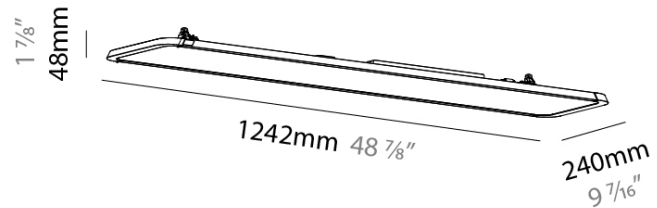

1. To build a product code in our configurator select the specify button on the base model # product page
2. To build a manual product code on this datasheet choose from the options listed below in blue font and add the suffix to the base model #

GENERAL

Series: Hadi
Subseries: Hadi-M Surface
Partner: Prolicht
Division: Architectural
Light Distribution: Direct

PHYSICAL

Shape: Round
Length (mm): 1242
Length (in): 48 7/8
Width (mm): 240
Width (in): 9 7/16
Height (mm): 48
Height (in): 1 7/8
Fixture Finish: SSR / BKV / CWI / CRY / HAB / UFT / ITA / RUA / FTG / MYG / LOD / PUS / FRO / FUP / KIA / POP / BLS / SPG / MEY / GOH / CHC / COM / ABZ / JAG / OBR / MOS / ROR
Fixture Material: Extruded Aluminum / Steel
Cable Details: 2,000mm or 6,000mm Transparent Cable

ELECTRICAL

Lamp Type: LED (Zhaga Standard)
Input Wattage (W): 78
Total Output Wattage (W): 70.9
Dimming: Non-Dimmable / 0-10V Dimming
Driver Included: Yes
Driver Location: Integrated
Driver Type: Constant Current - Universal
Driver Class: Class 2
Input Voltage (V): 120 - 277
Constant Current (MA): 225mA

LED

Color Temperature (°K): 3000 / 3500 / 4000
Max. Delivered Lumen (lm): 5998 / 5997 / 6119
Nominal Lumen (lm): 9801 / 9799 / 9999
CRI: >90 CRI
Lamp Life (hrs): 50000

OPTICAL

Beam Angle: 90
Adjustability: Fixed

RATINGS AND CERTIFICATIONS

Certified By: Certified for North American Standards
IP rating: IP20