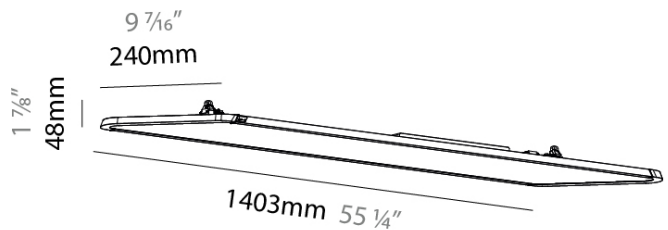

1. To build a product code in our configurator select the specify button on the base model # product page
2. To build a manual product code on this datasheet choose from the options listed below in blue font and add the suffix to the base model #

GENERAL

Series: Hadi
Subseries: Hadi-Q Surface
Partner: Prolicht
Division: Architectural
Light Distribution: Direct

PHYSICAL

Shape: Round
Length (mm): 1403
Length (in): 55 1/4
Width (mm): 240
Width (in): 9 7/16
Height (mm): 48
Height (in): 1 7/8
Fixture Finish: SSR / BKV / CWI / CRY / HAB / UFT / ITA / RUA / FTG / MYG / LOD / PUS / FRO / FUP / KIA / POP / BLS / SPG / MEY / GOH / CHC / COM / ABZ / JAG / OBR / MOS / ROR
Fixture Material: Extruded Aluminum / Steel
Cable Details: 2,000mm or 6,000mm Transparent Cable

ELECTRICAL

Lamp Type: LED (Zhaga Standard)
Input Wattage (W): 37
Total Output Wattage (W): 33.6
Dimming: Tri-Mode (Non-Dimming and Phase Dimming (120Vac only) and 0-10V Dimming)
Driver Included: Yes
Driver Location: Integrated
Driver Type: Constant Current - Universal
Driver Class: Class 2
Input Voltage (V): 120 - 277
Constant Current (MA): 900

LED

Color Temperature (°K): 3000 / 3500 / 4000
Max. Delivered Lumen (lm): 3911 / 3907 / 3987
Nominal Lumen (lm): 4976 / 4971 / 5072
CRI: >90 CRI
Lamp Life (hrs): 50000

OPTICAL

Beam Angle: 90
Adjustability: Fixed

RATINGS AND CERTIFICATIONS

Certified By: Certified for North American Standards
IP rating: IP20