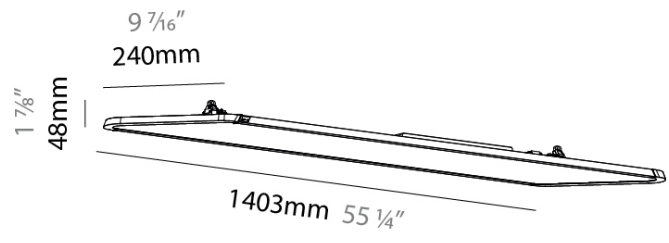

1. To build a product code in our configurator select the specify button on the base model # product page
2. To build a manual product code on this datasheet choose from the options listed below in blue font and add the suffix to the base model #

GENERAL
Series: Hadi
Subseries: Hadi-Q Surface
Partner: Prolicht
Division: Architectural
Light Distribution: Direct

PHYSICAL
Shape: Round
Length (mm): 1403
Length (in): 55 1/4
Width (mm): 240
Width (in): 9 7/16
Height (mm): 48
Height (in): 1 7/8
Fixture Finish: SSR / BKV / CWI / CRY / HAB / UFT / ITA / RUA / FTG / MYG / LOD / PUS / FRO / FUP / KIA / POP / BLS / SPG / MEY / GOH / CHC / COM / ABZ / JAG / OBR / MOS / ROR
Fixture Material: Extruded Aluminum / Steel
Cable Details: 2,000mm or 6,000mm Transparent Cable

ELECTRICAL
Lamp Type: LED (Zhaga Standard)
Input Wattage (W): 78
Total Output Wattage (W): 70.9
Dimming: Non-Dimmable / 0-10V Dimming
Driver Included: Yes
Driver Location: Integrated
Driver Type: Constant Current - Universal
Driver Class: Class 2
Input Voltage (V): 120 - 277

LED
Color Temperature (°K): 3000 / 3500 / 4000
Max. Delivered Lumen (lm): 5783 / 5781 / 5899
Nominal Lumen (lm): 9801 / 9799 / 9999
CRI: >90 CRI
Lamp Life (hrs): 50000

OPTICAL
Beam Angle: 90
Adjustability: Fixed

RATINGS AND CERTIFICATIONS
Certified By: Certified for North American Standards
IP rating: IP20