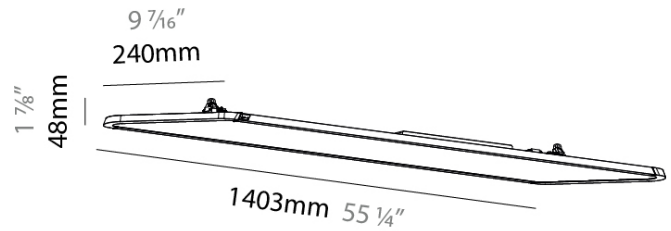

1. To build a product code in our configurator select the specify button on the base model # product page
2. To build a manual product code on this datasheet choose from the options listed below in blue font and add the suffix to the base model #

GENERAL
Series: Hadi
Subseries: Hadi-Q Surface
Partner: Prolicht
Division: Architectural
Light Distribution: Direct

PHYSICAL
Shape: Round
Length (mm): 1403
Length (in): 55 1/4
Width (mm): 240
Width (in): 9 7/16
Height (mm): 48
Height (in): 1 7/8
Fixture Finish: SSR / BKV / CWI / CRY / HAB / UFT / ITA / RUA / FTG / MYG / LOD / PUS / FRO / FUP / KIA / POP / BLS / SPG / MEY / GOH / CHC / COM / ABZ / JAG / OBR / MOS / ROR
Fixture Material: Extruded Aluminum / Steel
Cable Details: 2,000mm or 6,000mm Transparent Cable

ELECTRICAL
Lamp Type: LED (Zhaga Standard)
Input Wattage (W): 78
Total Output Wattage (W): 70.9
Dimming: Non-Dimmable / 0-10V Dimming
Driver Included: Yes
Driver Location: Integrated
Driver Type: Constant Current - Universal
Driver Class: Class 2
Input Voltage (V): 120 - 277

LED
Color Temperature (°K): 3000 / 3500 / 4000
Max. Delivered Lumen (lm): 5783 / 5781 / 5899
Nominal Lumen (lm): 9801 / 9799 / 9999
CRI: >90 CRI
Lamp Life (hrs): 50000

OPTICAL
Beam Angle: 90
Adjustability: Fixed

RATINGS AND CERTIFICATIONS
Certified By: Certified for North American Standards
IP rating: IP20