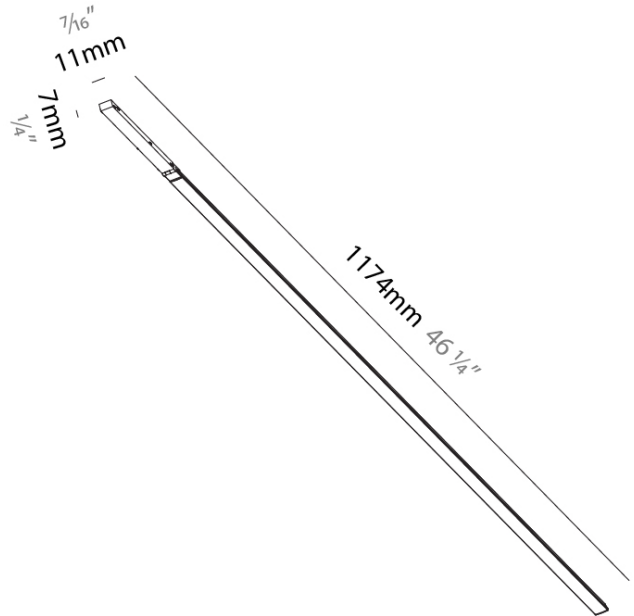

DESCRIPTION

Microline Insert for Minimal Track Surface - L=1170mm / 46 1/16", LED 15.8W, max. 772lm, CRI90

1. To build a product code in our configurator select the specify button on the base model # product page
2. To build a manual product code on this datasheet choose from the options listed below in blue font and add the suffix to the base model #

GENERAL

Series: Microline _____
Brand: Prolicht _____
Division: Architectural _____
Mounting Type: Surface _____
Mounting Location: Wall / Ceiling _____
Subcategory: Modular _____

PHYSICAL

Shape: Rectangle _____
Length (mm): 1174 _____
Length (in): 46 1/4 _____
Width (mm): 11 _____
Width (in): 7/16 _____
Height (mm): 7 _____
Height (in): 1/4 _____
Light Distribution: Direct _____
Fixture Material: Aluminum _____

ELECTRICAL

Lamp Type: LED (Zhaga Standard) _____
Input Wattage (W): 15.8 _____
Total Output Wattage (W): 14.4 _____
Dimming: Non-Dimmable _____
Driver Included: Yes _____
Driver Location: Integrated _____
Driver Type: Constant Voltage - Universal _____
Driver Class: Class 2 _____
Input Voltage (V): 120 - 277 _____
Output Voltage (V): 48 _____
Upon Request: Dali/ 0-10V Dimming _____

LED

Color Temperature (°K): 2700 / 3000 _____
Max. Delivered Lumen (lm): 772 _____
CRI: >90 CRI _____
Lamp Life (hrs): 50000 _____

OPTICAL

Beam Angle: 116 _____

RATINGS AND CERTIFICATIONS

Certified By: Certified for North American Standards _____
IP rating: IP20 _____