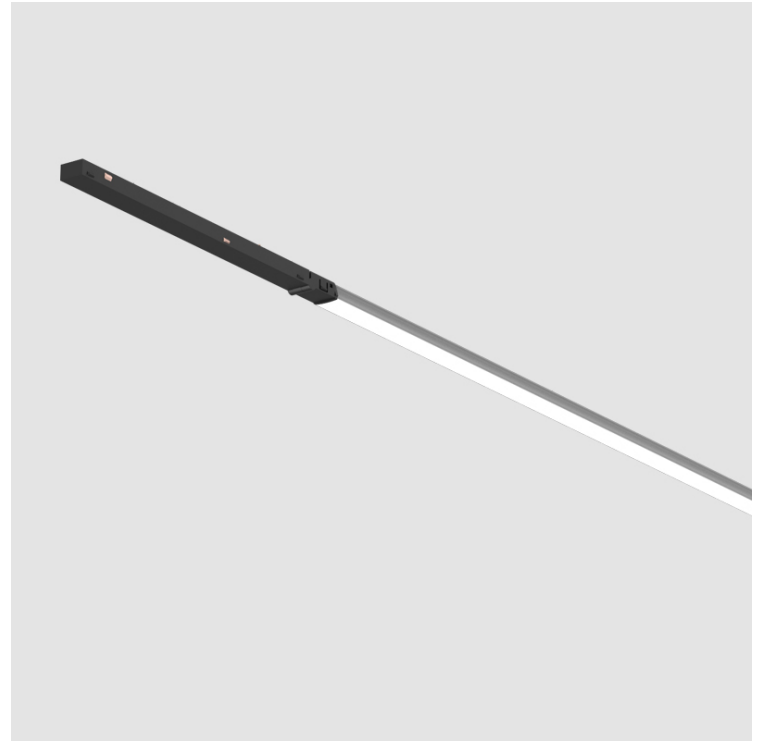

DESCRIPTION

Microline Insert for Minimal Track Surface - L=1170mm / 46 1/16", LED 15.8W, max. 772lm, CRI90

1. To build a product code in our configurator select the specify button on the base model # product page
2. To build a manual product code on this datasheet choose from the options listed below in blue font and add the suffix to the base model #

GENERAL

Series: Microline _____
Brand: Prolicht _____
Division: Architectural _____
Mounting Type: Surface _____
Mounting Location: Wall / Ceiling _____
Subcategory: Modular _____

PHYSICAL

Shape: Rectangle _____
Length (mm): 1174 _____
Length (in): 46 1/4 _____
Width (mm): 11 _____
Width (in): 7/16 _____
Height (mm): 7 _____
Height (in): 1/4 _____
Light Distribution: Direct _____
Fixture Material: Aluminum _____

ELECTRICAL

Lamp Type: LED (Zhaga Standard) _____
Input Wattage (W): 15.8 _____
Total Output Wattage (W): 14.4 _____
Dimming: Non-Dimmable _____
Driver Included: Yes _____
Driver Location: Integrated _____
Driver Type: Constant Voltage - Universal _____
Driver Class: Class 2 _____
Input Voltage (V): 120 - 277 _____
Output Voltage (V): 48 _____
Upon Request: Dali/ 0-10V Dimming _____

LED

Color Temperature (°K): 2700 / 3000 _____
Max. Delivered Lumen (lm): 772 _____
CRI: >90 CRI _____
Lamp Life (hrs): 50000 _____

OPTICAL

Beam Angle: 116 _____

RATINGS AND CERTIFICATIONS

Certified By: Certified for North American Standards _____
IP rating: IP20 _____