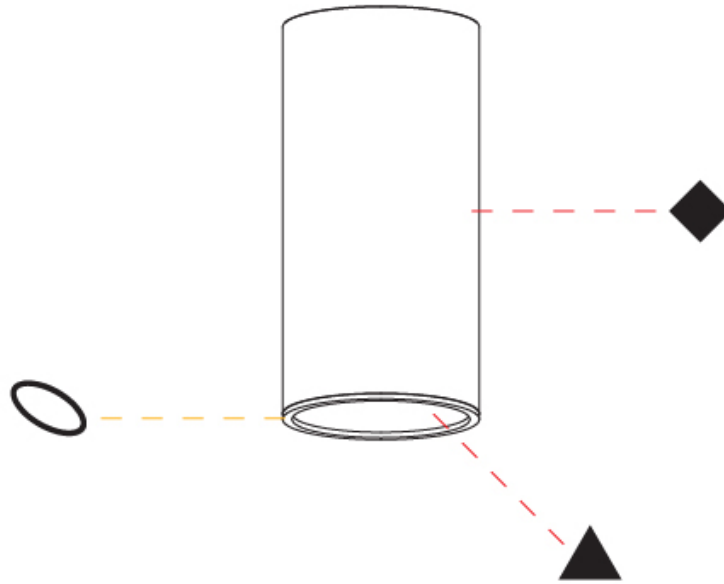

DATE

A

HANGOVER PLUG TRACK

COLOR FINISH CHART

PROJECT _____

TYPE _____

SPECIFIER _____

QUANTITY _____