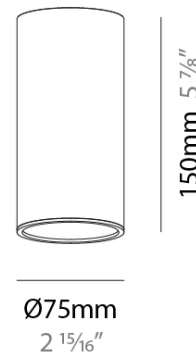

1. To build a product code in our configurator select the specify button on the base model # product page
2. To build a manual product code on this datasheet choose from the options listed below in blue font and add the suffix to the base model #

GENERAL

Series: Hangover Plug
Brand: Prolicht
Division: Architectural
Mounting Type: Track
Mounting Location: Ceiling
Subcategory: Modular

PHYSICAL

Shape: Cylinder
Diameter (mm): 75
Diameter (in): 2 15/16
Height (mm): 150
Height (in): 5 7/8
Light Distribution: Direct
Weight (kg): 0.481
Weight (lbs): 1.06
Fixture Finish: SSR / BKV / CWI / CRY / HAB / UFT / ITA / RUA / FTG / MYG / LOD / PUS / FRO / FUP / KIA / POP / BLS / SPG / MEY / GOH / GUM / CHC / COM / ABZ / JAG / OBR / MOS / ROR
Accent Finish: OPL / YEL / ORA / RED / BLU / GRN
Fixture Material: Aluminum

ELECTRICAL

Lamp Type: LED (Zhaga Standard)
Input Wattage (W): 9.8
Dimming: Non-Dimmable
Driver Included: No
Driver Location: Remote
Driver Type: Constant Voltage - 120/277Vac
Driver Class: Class 2
Input Voltage (V): 48
Constant Current (MA): 500
Upon Request: DALI

LED

Color Temperature (°K): 2700 / 3000 / 3500 / 4000
Max. Delivered Lumen (lm): 857 / 896 / 932 / 951
Nominal Lumen (lm): 969 / 1014 / 1054 / 1075
CRI: >90 CRI
Lamp Life (hrs): 50000

OPTICAL

Optic°: 18 / 36 / 56
Adjustability: Fixed

RATINGS AND CERTIFICATIONS

Certified By: Certified for North American Standards
IP rating: IP20