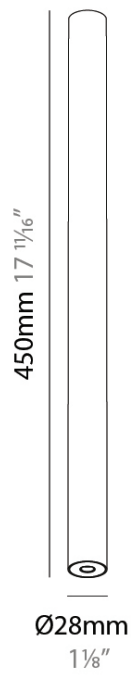

1. To build a product code in our configurator select the specify button on the base model # product page
2. To build a manual product code on this datasheet choose from the options listed below in blue font and add the suffix to the base model #

GENERAL
Series: Hangover
Partner: Prolicht
Division: Architectural
Installation: Suspension
Product Type: Modular Systems
Mounting Location: Ceiling
Light Distribution: Direct

PHYSICAL
Shape: Cylinder
Diameter (mm): 28
Diameter (in): 1 1/8
Height (mm): 450
Height (in): 17 13/16
Fixture Finish: [SSR / BKV / CWI / CRY / HAB / UFT / ITA / RUA / FTG / MYG / LOD / PUS / FRO / FUP / KIA / POP / BLS / SPG / MEY / GOH / CHC / COM / ABZ / JAG / OBR / MOS / ROR](#)
Fixture Material: Aluminum

ELECTRICAL
Lamp Type: LED (Zhaga Standard)
Input Wattage (W): 6
Total Output Wattage (W): 5.4
Dimming: Non-Dimmable
Driver Included: No
Driver Location: Remote
Driver Type: Constant Voltage - Universal
Driver Class: Class 2
Input Voltage (V): 48

LED
Number of LEDs: 1
Color Temperature (°K): [2700 / 3000 / 3500 / 4000](#)
Max. Delivered Lumen (lm): 310 / 328 / 349 / 356
Nominal Lumen (lm): 460 / 487 / 517 / 528
CRI: >90 CRI
Lamp Life (hrs): 50000

OPTICAL
[Optic°: 32 / 58](#)

RATINGS AND CERTIFICATIONS
Certified By: Certified for North American Standards
IP rating: IP20

PROJECT
TYPE
SPECIFIER
QUANTITY
DATE