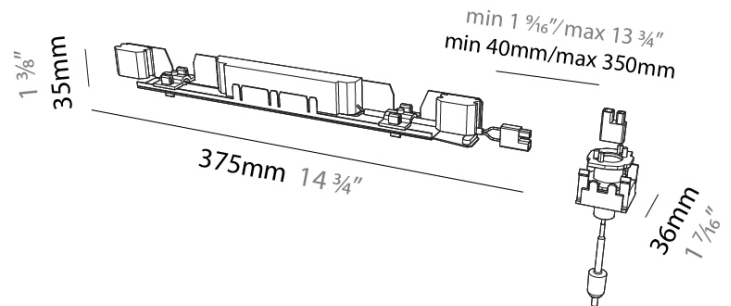

HYPRO 40-X

A38063-

base number LED
Dimming

PROJECT
TYPE
SPECIFIER
QUANTITY
DATE

DESCRIPTION

HYPRO 40 - Insert with PLUG-Cable in 2/4M 500mA max22W - Non - Dimming / 0-10V Dimming

1. To build a product code in our configurator select the specify button on the base model # product page
2. To build a manual product code on this datasheet choose from the options listed below in blue font and add the suffix to the base model #

GENERAL

Series: Hypro
Subseries: Hypro 40-X
Partner: Prolicht
Division: Architectural

PHYSICAL

Length (mm): 375
Length (in): 14 3/4
Width (mm): 36
Width (in): 1 7/16
Height (mm): 35
Height (in): 1 3/8
Fixture Material: Aluminum

ELECTRICAL

Lamp Type: LED
Dimming: [Non-Dimmable / 0-10V Dimming](#)
Driver Included: Yes
Driver Location: Integrated
Driver Type: Constant Current - Universal
Driver Class: Class 2
Input Voltage (V): 120 - 277

RATINGS AND CERTIFICATIONS

Certified By: Certified for North American Standards
IP rating: IP20