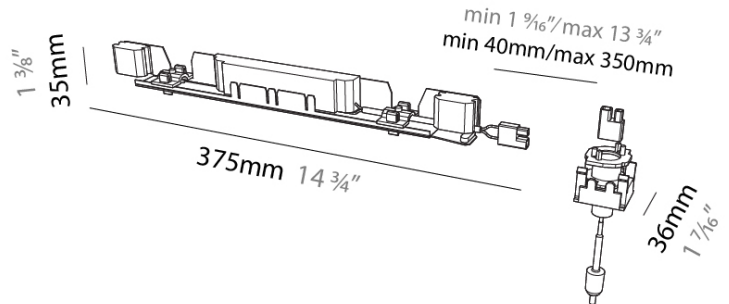

PROJECT	_____
TYPE	_____
SPECIFIER	_____
QUANTITY	_____
DATE	_____

HYPRO 40-X

A38063-

base number LED
Dimming

DESCRIPTION

HYPRO 40 - Insert with PLUG-Cable in 2/4M 500mA max22W - Non - Dimming / 0-10V Dimming

1. To build a product code in our configurator select the specify button on the base model # product page
2. To build a manual product code on this datasheet choose from the options listed below in blue font and add the suffix to the base model #

GENERAL

Series: Hypro
Subseries: Hypro 40-X
Brand: Prolicht
Division: Architectural

PHYSICAL

Length (mm): 375
Length (in): 14 3/4
Width (mm): 36
Width (in): 1 7/16
Height (mm): 35
Height (in): 1 3/8
Fixture Material: Aluminum

ELECTRICAL

Lamp Type: LED
Dimming: [Non-Dimmable / 0-10V Dimming](#)
Driver Included: Yes
Driver Location: Integrated
Driver Type: Constant Current - Universal
Driver Class: Class 2
Input Voltage (V): 120 - 277

RATINGS AND CERTIFICATIONS

Certified By: Certified for North American Standards
IP rating: IP20