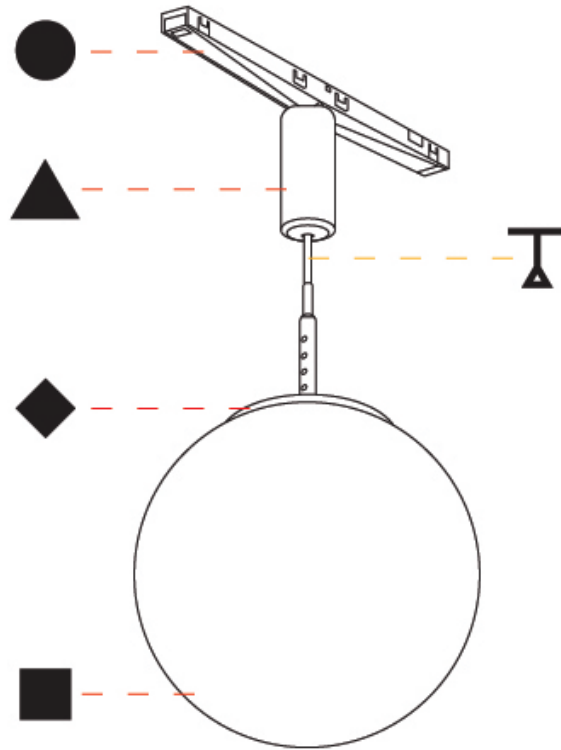

BILO TRACK

A380655-

PROJECT

TYPE

SPECIFIER

QUANTITY

DATE

A