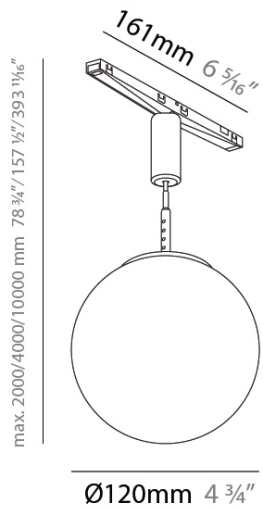

DESCRIPTION
Bilo Insert for Minimal Track System Surface - Ø120mm - 6.4W LED, 48V, CRI:90, Beam 180

1. To build a product code in our configurator select the specify button on the base model # product page
2. To build a manual product code on this datasheet choose from the options listed below in blue font and add the suffix to the base model #

GENERAL

Series: Bilo
Subseries: Bilo
Partner: Prolicht
Division: Architectural
Installation: Track
Product Type: Modular Systems
Mounting Location: Ceiling

PHYSICAL

Shape: Sphere
Diameter (mm): 120
Diameter (in): 4 ¾
Height (mm): 120
Height (in): 4 ¾
Fixture Finish: SSR / BKV / CWI / CRY / HAB / UFT / ITA / RUA / FTG / MYG / LOD / PUS / FRO / FUP / KIA / POP / BLS / SPG / MEY / GOH / CHC / COM / ABZ / JAG / OBR / MOS / ROR
Accent Finish: OPL / YEL / ORA / RED / BLU / GRN
Fixture Material: Glass / Metal
Cable Details: 2000mm/78 ¾" or 4000mm/157 1/2" Cable - Color Options: Black / White / Orange / Red / Green

ELECTRICAL

Lamp Type: LED (Zhaga Standard)
Input Wattage (W): 6.4
Dimming: Non-Dimming / DALI Dimming
Driver Included: No
Input Voltage (V): 48
Constant Current (MA): 500
Upon Request: 0-10V Dimming with Tridonic Bridge

LED

Color Temperature (°K): 2700 / 3000 / 3500 / 4000
Max. Delivered Lumen (lm): 356 / 377 / 398 / 408
Nominal Lumen (lm): 460 / 487 / 514 / 528
CRI: >90 CRI
Lamp Life (hrs): 50000

RATINGS AND CERTIFICATIONS

Certified By: CSA Certified to UL and CSA Standards
IP rating: IP20