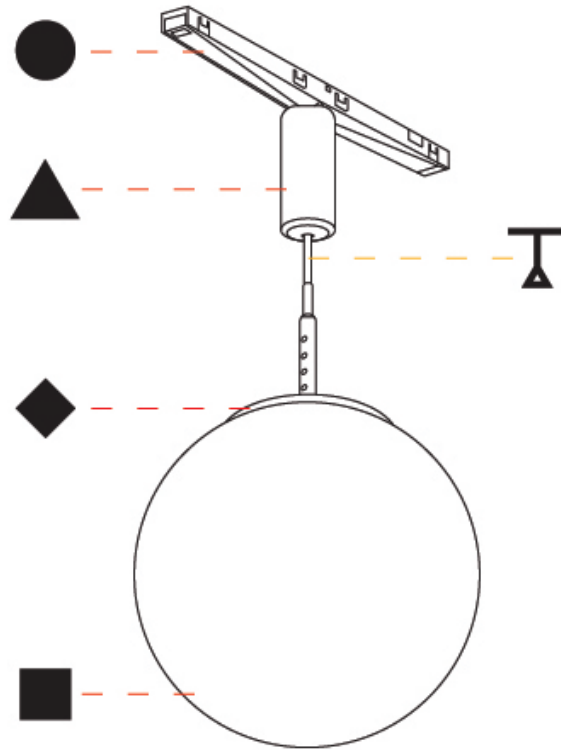

GENERAL
 Series: Bilo
 Brand: Prolicht
 Division: Architectural
 Mounting Type: Track
 Mounting Location: Ceiling
 Subcategory: Modular

PHYSICAL
 Shape: Sphere
 Diameter (mm): 120
 Diameter (in): 4 ¾
 Height (mm): 120
 Height (in): 4 ¾
 Light Distribution: Omnidirectional
 Fixture Finish: SSR / BKV / CWI / CRY / HAB / UFT / ITA / RUA / FTG / MYG / LOD / PUS / FRO / FUP / KIA / POP / BLS / SPG / MEY / GOH / GUM / CHC / COM / ABZ / JAG / OBR / MOS / ROR
 Accent Finish: OPL / YEL / ORA / RED / BLU / GRN
 Fixture Material: Glass / Metal
 Cable Details: 2000mm/78 ¾" or 4000mm/157 ½" Cable - Color Options: Black / White / Orange / Red / Green

BILO TRACK

A380656-

PROJECT
TYPE
SPECIFIER
QUANTITY
DATE

A

BILO TRACK

COLOR FINISH CHART

Fixture Finish

Sparkling Silver - 01 (SSR)