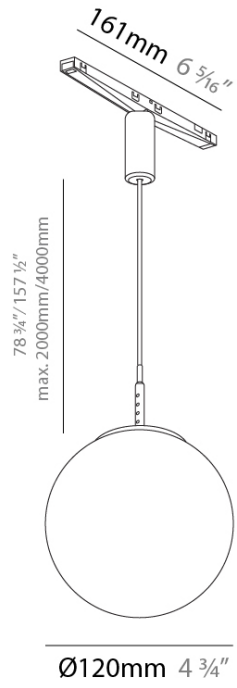

1. To build a product code in our configurator select the specify button on the base model # product page
2. To build a manual product code on this datasheet choose from the options listed below in blue font and add the suffix to the base model #

GENERAL
Series: Bilo
Brand: Prolicht
Division: Architectural
Mounting Type: Track
Mounting Location: Ceiling
Subcategory: Modular

PHYSICAL
Shape: Sphere
Diameter (mm): 120
Diameter (in): 4 ¾
Height (mm): 120
Height (in): 4 ¾
Light Distribution: Omnidirectional
Fixture Finish: SSR / BKV / CWI / CRY / HAB / UFT / ITA / RUA / FTG / MYG / LOD / PUS / FRO / FUP / KIA / POP / BLS / SPG / MEY / GOH / GUM / CHC / COM / ABZ / JAG / OBR / MOS / ROR
Accent Finish: OPL / YEL / ORA / RED / BLU / GRN
Fixture Material: Glass / Metal
Cable Details: 2000mm/78 ¾" or 4000mm/157 ½" Cable - Color Options: Black / White / Orange / Red / Green

ELECTRICAL
Lamp Type: LED (Zhaga Standard)
Input Wattage (W): 6.4
Dimming: Non-Dimmable / 0-10V Dimming
Driver Included: No
Driver Location: Integrated
Driver Type: Constant Voltage - Universal
Driver Class: Class 2
Input Voltage (V): 48
Constant Current (MA): 500
Upon Request: 0-10V Dimming with Tridonic Bridge

LED
Color Temperature (°K): 2700 / 3000 / 3500 / 4000
Max. Delivered Lumen (lm): 356 / 377 / 398 / 408
Nominal Lumen (lm): 460 / 487 / 514 / 528
CRI: >90 CRI
Lamp Life (hrs): 50000

RATINGS AND CERTIFICATIONS
Certified By: CSA Certified to UL and CSA Standards
IP rating: IP20