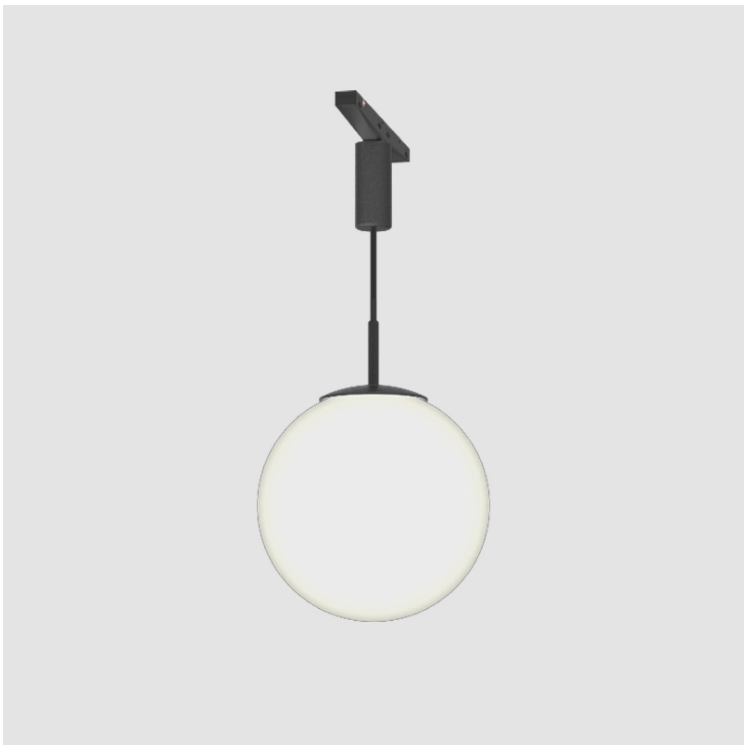

BILO TRACK

A380656-

base number Color Temperature Finishes (Diamond) Finishes (Circle) Finish Options Cable Options

PROJECT
TYPE
SPECIFIER
QUANTITY
DATE

DESCRIPTION
 Bilo Insert for Minimal Track System Suspension - Ø120mm - 6.4W LED , 48V, CRI:90, Beam 180

GENERAL
 Series: Bilo
 Brand: Prolicht
 Division: Architectural
 Mounting Type: Track
 Mounting Location: Ceiling
 Subcategory: Modular

PHYSICAL
 Shape: Sphere
 Diameter (mm): 120
 Diameter (in): 4 ¾
 Height (mm): 120
 Height (in): 4 ¾
 Light Distribution: Omnidirectional
 Fixture Finish: SSR / BKV / CWI / CRY / HAB / UFT / ITA / RUA / FTG / MYG / LOD / PUS / FRO / FUP / KIA / POP / BLS / SPG / MEY / GOH / GUM / CHC / COM / ABZ / JAG / OBR / MOS / ROR
 Accent Finish: OPL / YEL / ORA / RED / BLU / GRN
 Fixture Material: Glass / Metal
 Cable Details: 2000mm/78 ¾" or 4000mm/157 ½" Cable - Color Options: Black / White / Orange / Red / Green

BILO TRACK

A380656-

PROJECT
TYPE
SPECIFIER
QUANTITY
DATE

A

BILO TRACK

COLOR FINISH CHART

Fixture Finish

Sparkling Silver - 01 (SSR)