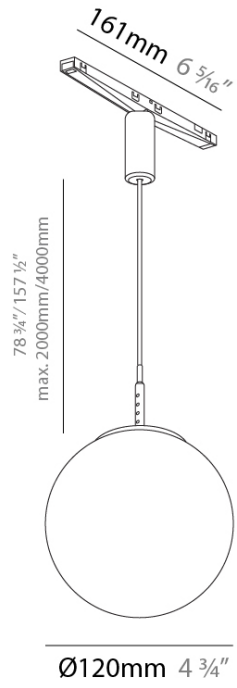

1. To build a product code in our configurator select the specify button on the base model # product page
2. To build a manual product code on this datasheet choose from the options listed below in blue font and add the suffix to the base model #

GENERAL
Series: Bilo
Brand: Prolicht
Division: Architectural
Mounting Type: Track
Mounting Location: Ceiling
Subcategory: Modular Systems

PHYSICAL
Shape: Sphere
Diameter (mm): 120
Diameter (in): 4 ¾
Height (mm): 120
Height (in): 4 ¾
Light Distribution: Omnidirectional
Fixture Finish: SSR / BKV / CWI / CRY / HAB / UFT / ITA / RUA / FTG / MYG / LOD / PUS / FRO / FUP / KIA / POP / BLS / SPG / MEY / GOH / GUM / CHC / COM / ABZ / JAG / OBR / MOS / ROR
Accent Finish: OPL / YEL / ORA / RED / BLU / GRN
Fixture Material: Glass / Metal
Cable Details: 2000mm/78 ¾" or 4000mm/157 ½" Cable - Color Options: Black / White / Orange / Red / Green

ELECTRICAL
Lamp Type: LED (Zhaga Standard)
Input Wattage (W): 6.4
Dimming: Non-Dimmable / 0-10V Dimming
Driver Included: No
Driver Location: Integrated
Driver Type: Constant Voltage - Universal
Driver Class: Class 2
Input Voltage (V): 48
Constant Current (MA): 500
Upon Request: 0-10V Dimming with Tridonic Bridge

LED
Color Temperature (°K): 2700 / 3000 / 3500 / 4000
Max. Delivered Lumen (lm): 356 / 377 / 398 / 408
Nominal Lumen (lm): 460 / 487 / 514 / 528
CRI: >90 CRI
Lamp Life (hrs): 50000

RATINGS AND CERTIFICATIONS
Certified By: CSA Certified to UL and CSA Standards
IP rating: IP20