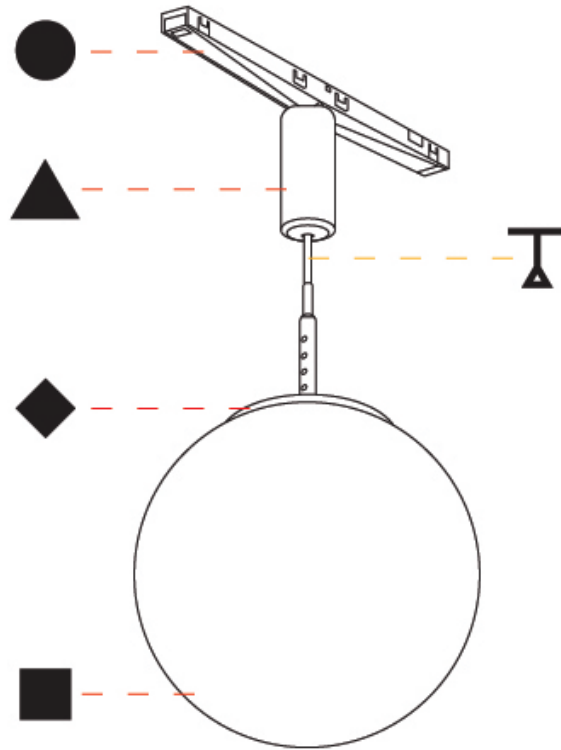

BILO TRACK

A380658-

PROJECT _____

TYPE _____

SPECIFIER _____

QUANTITY _____

DATE _____

A