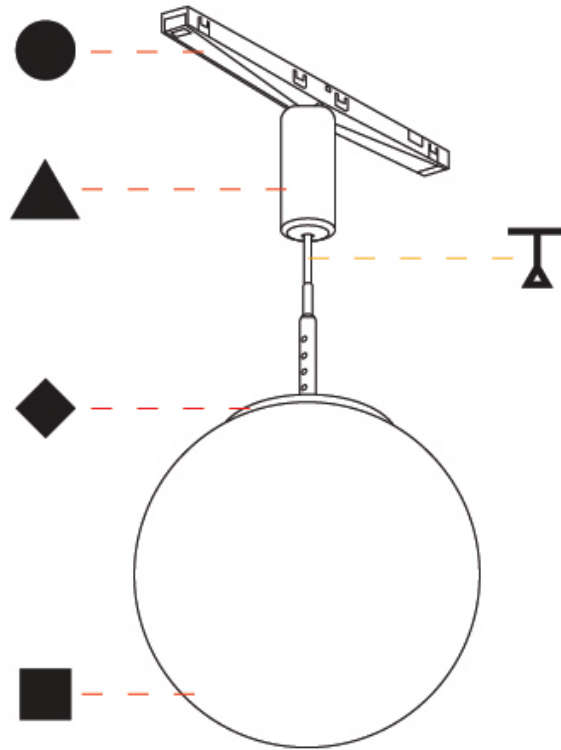

BILO TRACK

A380658-

PROJECT

TYPE

SPECIFIER

QUANTITY

DATE

A