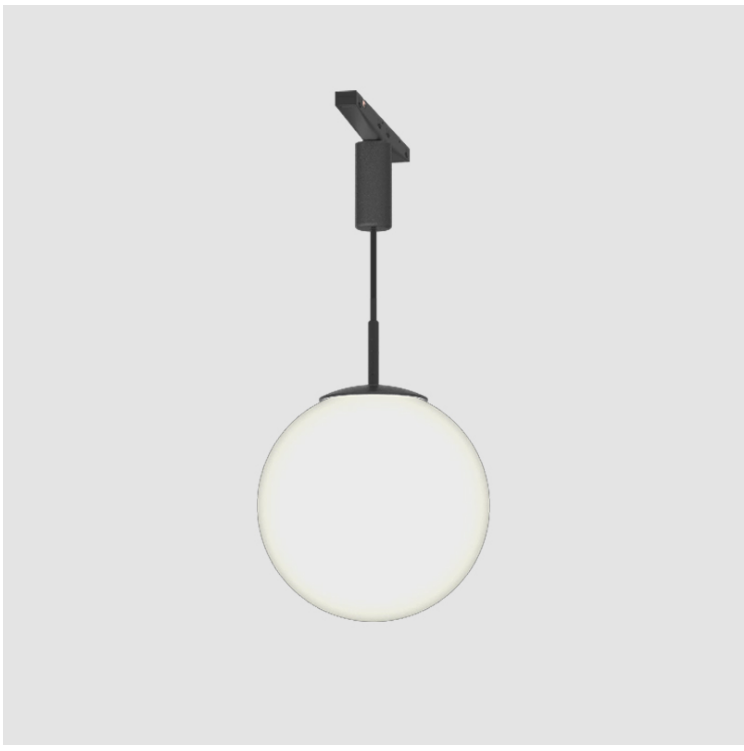

1. To build a product code in our configurator select the specify button on the base model # product page
2. To build a manual product code on this datasheet choose from the options listed below in blue font and add the suffix to the base model #

GENERAL
Series: Bilo
Partner: Prolicht
Division: Architectural
Installation: Track
Product Type: Modular Systems
Mounting Location: Ceiling

PHYSICAL
Shape: Sphere
Diameter (mm): 120
Diameter (in): 4 ¾
Height (mm): 120
Height (in): 4 ¾
Fixture Finish: SSR / BKV / CWI / CRY / HAB / UFT / ITA / RUA / FTG / MYG / LOD / PUS / FRO / FUP / KIA / POP / BLS / SPG / MEY / GOH / CHC / COM / ABZ / JAG / OBR / MOS / ROR
Accent Finish: OPL / YEL / ORA / RED / BLU / GRN
Fixture Material: Glass / Metal
Cable Details: 2000mm/78 3/4" or 4000mm/157 1/2" Cable - Color Options: Black / White / Orange / Red / Green

ELECTRICAL
Lamp Type: LED (Zhaga Standard)
Input Wattage (W): 6.4
Dimming: Non-Dimmable / 0-10V Dimming
Driver Included: No
Driver Location: Integrated
Driver Type: Constant Voltage - Universal
Driver Class: Class 2
Input Voltage (V): 48
Constant Current (MA): 500
Upon Request: 0-10V Dimming with Tridonic Bridge

LED
Color Temperature (°K): 2700 / 3000 / 3500 / 4000
Max. Delivered Lumen (lm): 356 / 377 / 398 / 408
Nominal Lumen (lm): 460 / 487 / 514 / 528
CRI: >90 CRI
Lamp Life (hrs): 50000

RATINGS AND CERTIFICATIONS
Certified By: CSA Certified to UL and CSA Standards
IP rating: IP20

PROJECT
TYPE
SPECIFIER
QUANTITY
DATE