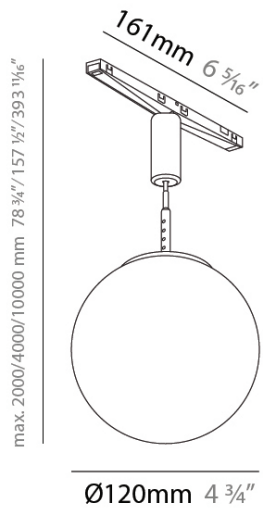

1. To build a product code in our configurator select the specify button on the base model # product page
2. To build a manual product code on this datasheet choose from the options listed below in blue font and add the suffix to the base model #

GENERAL
Series: Bilo
Partner: Prolicht
Division: Architectural
Installation: Track
Product Type: Modular Systems
Mounting Location: Ceiling

PHYSICAL
Shape: Sphere
Diameter (mm): 120
Diameter (in): 4 ¾
Height (mm): 120
Height (in): 4 ¾
Fixture Finish: SSR / BKV / CWI / CRY / HAB / UFT / ITA / RUA / FTG / MYG / LOD / PUS / FRO / FUP / KIA / POP / BLS / SPG / MEY / GOH / CHC / COM / ABZ / JAG / OBR / MOS / ROR
Accent Finish: OPL / YEL / ORA / RED / BLU / GRN
Fixture Material: Glass / Metal
Cable Details: 2000mm/78 3/4" or 4000mm/157 1/2" Cable - Color Options: Black / White / Orange / Red / Green

ELECTRICAL
Lamp Type: LED (Zhaga Standard)
Input Wattage (W): 6.4
Dimming: Non-Dimmable / 0-10V Dimming
Driver Included: No
Driver Location: Integrated
Driver Type: Constant Voltage - Universal
Driver Class: Class 2
Input Voltage (V): 48
Constant Current (MA): 500
Upon Request: 0-10V Dimming with Tridonic Bridge

LED
Color Temperature (°K): 2700 / 3000 / 3500 / 4000
Max. Delivered Lumen (lm): 356 / 377 / 398 / 408
Nominal Lumen (lm): 460 / 487 / 514 / 528
CRI: >90 CRI
Lamp Life (hrs): 50000

RATINGS AND CERTIFICATIONS
Certified By: CSA Certified to UL and CSA Standards
IP rating: IP20

PROJECT
TYPE
SPECIFIER
QUANTITY
DATE