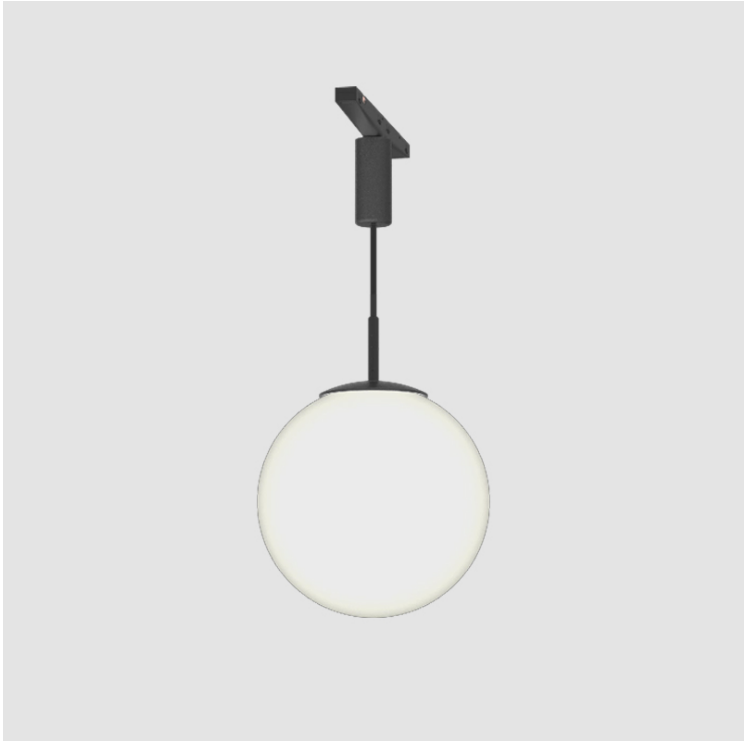

1. To build a product code in our configurator select the specify button on the base model # product page
2. To build a manual product code on this datasheet choose from the options listed below in blue font and add the suffix to the base model #

GENERAL
Series: Bilo
Brand: Prolicht
Division: Architectural
Mounting Type: Track
Mounting Location: Ceiling
Subcategory: Modular Systems

PHYSICAL
Shape: Sphere
Diameter (mm): 120
Diameter (in): 4 ¾
Height (mm): 120
Height (in): 4 ¾
Light Distribution: Omnidirectional
Fixture Finish: SSR / BKV / CWI / CRY / HAB / UFT / ITA / RUA / FTG / MYG / LOD / PUS / FRO / FUP / KIA / POP / BLS / SPG / MEY / GOH / GUM / CHC / COM / ABZ / JAG / OBR / MOS / ROR
Accent Finish: OPL / YEL / ORA / RED / BLU / GRN
Fixture Material: Glass / Metal
Cable Details: 2000mm/78 ¾" or 4000mm/157 ½" Cable - Color Options: Black / White / Orange / Red / Green

ELECTRICAL
Lamp Type: LED (Zhaga Standard)
Input Wattage (W): 6.4
Dimming: Non-Dimmable / 0-10V Dimming
Driver Included: No
Driver Location: Integrated
Driver Type: Constant Voltage - Universal
Driver Class: Class 2
Input Voltage (V): 48
Constant Current (MA): 500
Upon Request: 0-10V Dimming with Tridonic Bridge

LED
Color Temperature (°K): 2700 / 3000 / 3500 / 4000
Max. Delivered Lumen (lm): 356 / 377 / 398 / 408
Nominal Lumen (lm): 460 / 487 / 514 / 528
CRI: >90 CRI
Lamp Life (hrs): 50000

RATINGS AND CERTIFICATIONS
Certified By: CSA Certified to UL and CSA Standards
IP rating: IP20