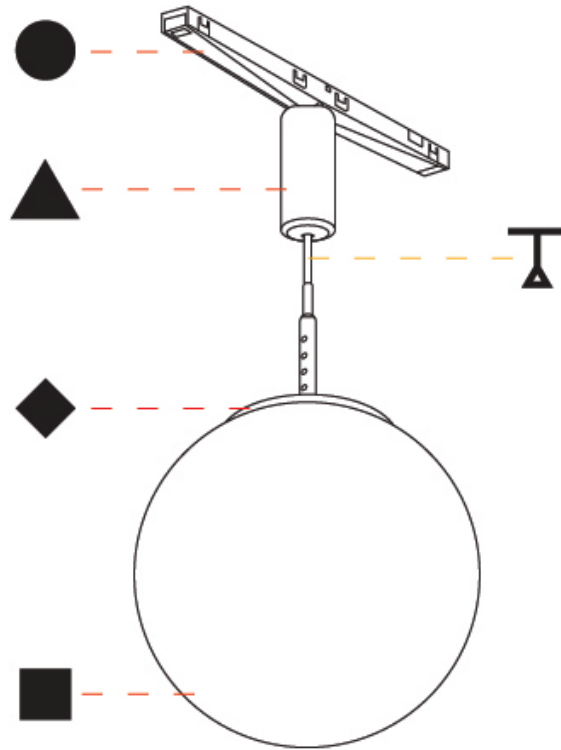

BILO TRACK

A380658-

PROJECT	_____
TYPE	_____
SPECIFIER	_____
QUANTITY	_____
DATE	_____

A