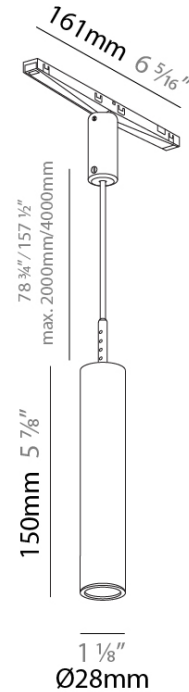

PROJECT
TYPE
SPECIFIER
QUANTITY
DATE

HANGOVER PLUG TRACK

A380659-

base number	LED Dimming	Color Temperature	Finishes (Diamond)	Finishes (Triangle)	Finishes (Circle)	Beam Angle Options	Shine Ring	Finish Options	Cable Color/Length
-------------	-------------	-------------------	--------------------	---------------------	-------------------	--------------------	------------	----------------	--------------------

GENERAL

Series: Hangover Plug
 Partner: Prolicht
 Division: Architectural
 Installation: Track
 Product Type: Spots
 Mounting Location: Ceiling
 Light Distribution: Downlight

PHYSICAL

Aperture Sizes - Downlights: 1"
 Shape: Cylinder
 Diameter (mm): 28
 Diameter (in): 1 1/8"
 Height (mm): 150
 Height (in): 5 7/8"
 Fixture Finish: SSR / BKV / CWI / CRY / HAB / UFT / ITA / RUA / FTG / MYG / LOD / PUS / FRO / FUP / KIA / POP / BLS / SPG / MEY / GOH / CHC / COM / ABZ / JAG / OBR / MOS / ROR
 Fixture Material: Aluminum
 Cable Details: 2000mm/78 3/4" or 4000mm/157 1/2" Cable - Color Options: Black / White / Orange / Red / Green

LED

Number of LEDs: 1
 Color Temperature (°K): 2700 / 3000 / 3500 / 4000
 Max. Delivered Lumen (lm): 381 / 404 / 426 / 438
 Nominal Lumen (lm): 460 / 487 / 514 / 528
 CRI: >90 CRI
 Lamp Life (hrs): 50000

OPTICAL

Beam Angle: 20 / 26 / 56

RATINGS AND CERTIFICATIONS

Certified By: Certified for North American Standards
 IP rating: IP20

HANGOVER PLUG TRACK

A380659-

PROJECT

TYPE