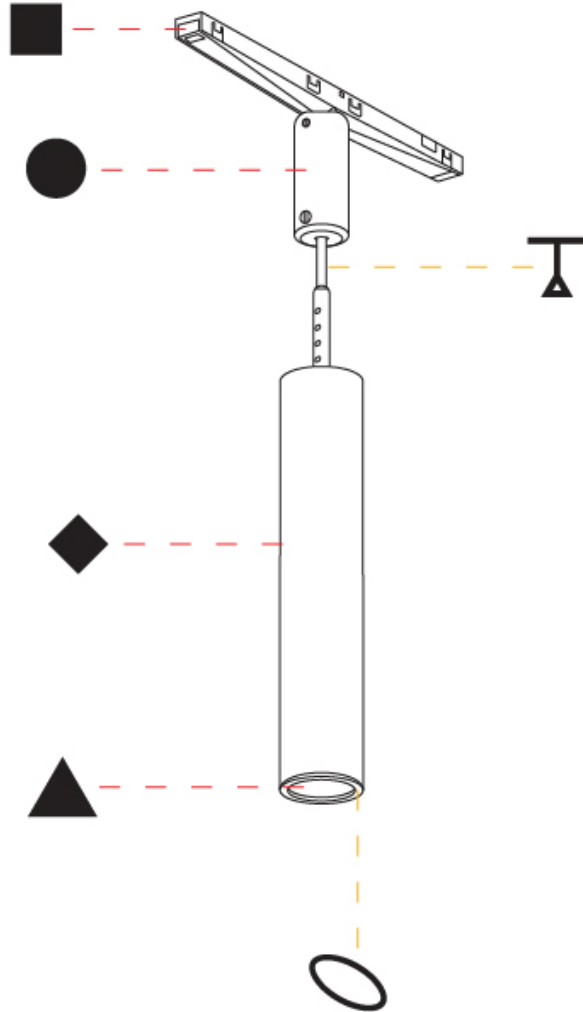

HANGOVER PLUG TRACK

A380659-

PROJECT _____

TYPE _____

SPECIFIER _____

QUANTITY _____

DATE _____

A