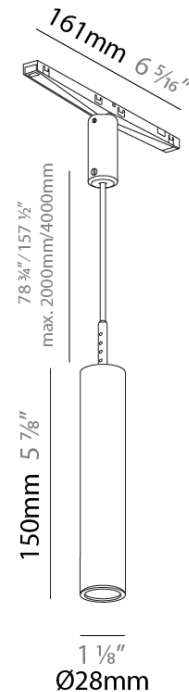

HANGOVER PLUG TRACK

A380659-

base number	LED Dimming	Color Temperature	Finishes (Diamond)	Finishes (Triangle)	Finishes (Circle)	Beam Angle Options	Shine Ring	Finish Options	Cable Color/Length
-------------	-------------	-------------------	--------------------	---------------------	-------------------	--------------------	------------	----------------	--------------------

GENERAL

Series: Hangover Plug
 Partner: Prolicht
 Division: Architectural
 Installation: Track
 Product Type: Spots
 Mounting Location: Ceiling
 Light Distribution: Downlight

PHYSICAL

Aperture Sizes - Downlights: 1"
 Shape: Cylinder
 Diameter (mm): 28
 Diameter (in): 1 1/8"
 Height (mm): 150
 Height (in): 5 7/8"
 Fixture Finish: SSR / BKV / CWI / CRY / HAB / UFT / ITA / RUA / FTG / MYG / LOD / PUS / FRO / FUP / KIA / POP / BLS / SPG / MEY / GOH / CHC / COM / ABZ / JAG / OBR / MOS / ROR
 Fixture Material: Aluminum
 Cable Details: 2000mm/78 3/4" or 4000mm/157 1/2" Cable - Color Options: Black / White / Orange / Red / Green

LED

Number of LEDs: 1
 Color Temperature (°K): 2700 / 3000 / 3500 / 4000
 Max. Delivered Lumen (lm): 381 / 404 / 426 / 438
 Nominal Lumen (lm): 460 / 487 / 514 / 528
 CRI: >90 CRI
 Lamp Life (hrs): 50000

OPTICAL

Beam Angle: 20 / 26 / 56

RATINGS AND CERTIFICATIONS

Certified By: Certified for North American Standards
 IP rating: IP20

HANGOVER PLUG TRACK

A380659-

PROJECT _____

TYPE _____