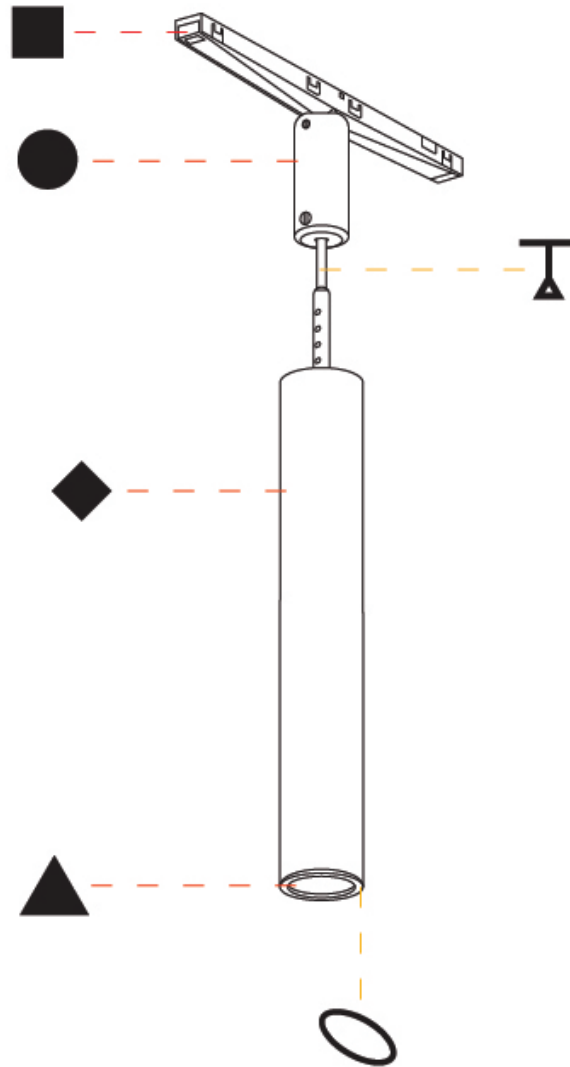

HANGOVER PLUG TRACK

A380660-

PROJECT _____

TYPE _____

SPECIFIER _____

QUANTITY _____

DATE _____

A