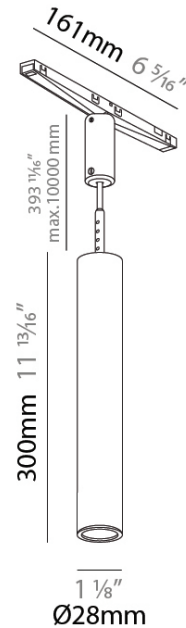

PROJECT
TYPE
SPECIFIER
QUANTITY
DATE

HANGOVER PLUG TRACK

A380660-

base number	LED Dimming	Color Temperature	Finishes (Diamond)	Finishes (Triangle)	Finishes (Circle)	Beam Angle Options	Shine Ring	Finish Options	Cable Color/Length
-------------	-------------	-------------------	--------------------	---------------------	-------------------	--------------------	------------	----------------	--------------------

GENERAL

Series: Hangover Plug
 Partner: Prolicht
 Division: Architectural
 Installation: Track
 Product Type: Spots
 Mounting Location: Ceiling
 Light Distribution: Downlight

PHYSICAL

Aperture Sizes - Downlights: 1"
 Shape: Cylinder
 Diameter (mm): 28
 Diameter (in): 1 1/8
 Height (mm): 300
 Height (in): 11 13/16
 Fixture Finish: SSR / BKV / CWI / CRY / HAB / UFT / ITA / RUA / FTG / MYG / LOD / PUS / FRO / FUP / KIA / POP / BLS / SPG / MEY / GOH / CHC / COM / ABZ / JAG / OBR / MOS / ROR
 Fixture Material: Aluminum
 Cable Details: 2000mm/78 3/4" or 4000mm/157 1/2" Cable - Color Options: Black / White / Orange / Red / Green

LED

Number of LEDs: 1
 Color Temperature (°K): 2700 / 3000 / 3500 / 4000
 Max. Delivered Lumen (lm): 381 / 404 / 426 / 438
 Nominal Lumen (lm): 460 / 487 / 514 / 528
 CRI: >90 CRI
 Lamp Life (hrs): 50000

OPTICAL

Beam Angle: 20 / 26 / 56

RATINGS AND CERTIFICATIONS

Certified By: Certified for North American Standards
 IP rating: IP20

HANGOVER PLUG TRACK

A380660-

PROJECT _____

TYPE _____