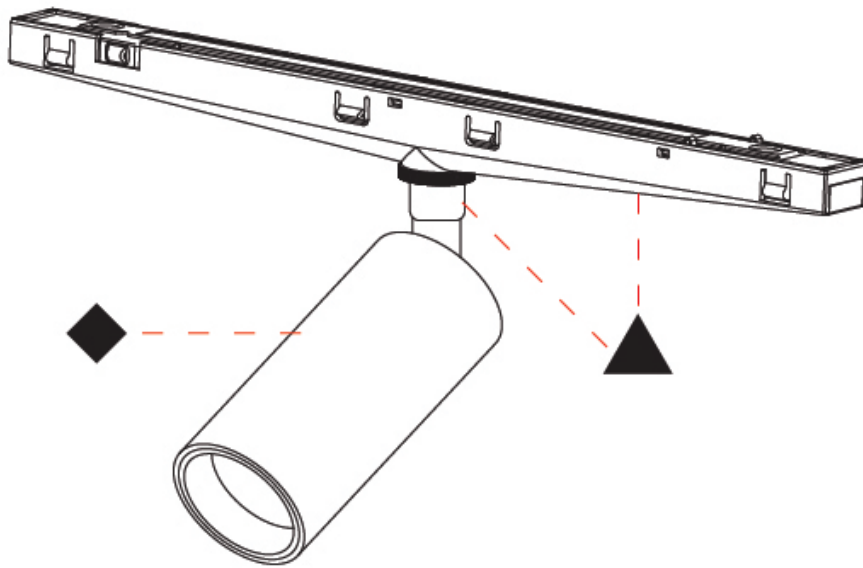

A380670-

PROJECT
TYPE
SPECIFIER
QUANTITY
DATE

A