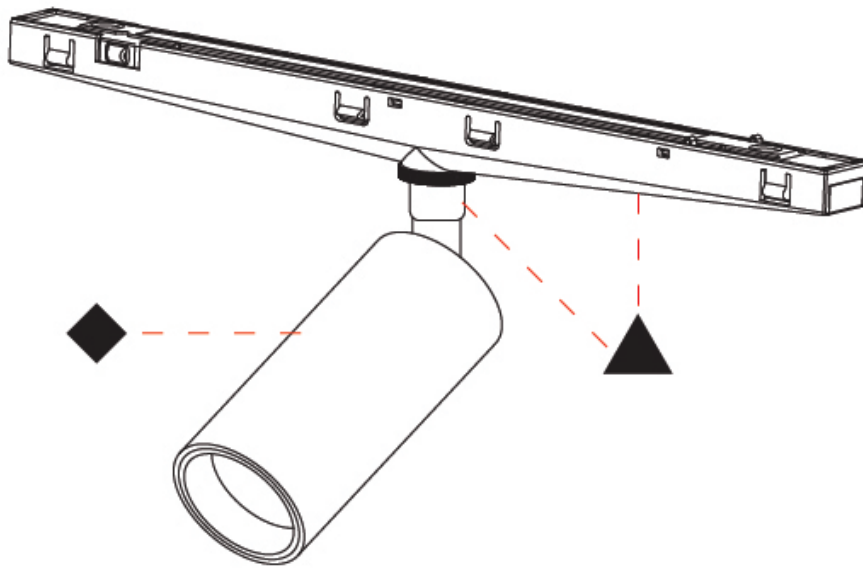

A380670-

PROJECT

TYPE

SPECIFIER

QUANTITY

DATE

A