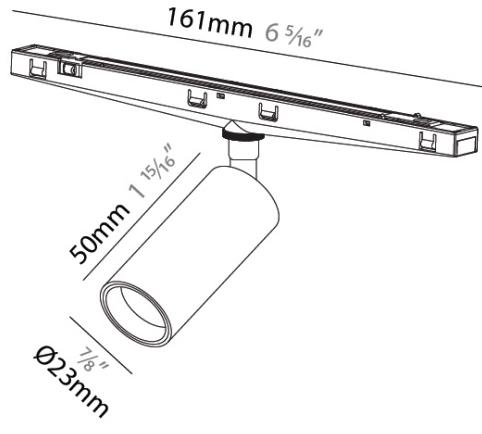

GENERAL
Series: Imagine Micro
Partner: Prolicht
Division: Architectural
Installation: Track
Product Type: Modular Systems
Mounting Location: Ceiling
Light Distribution: Direct

PHYSICAL
Aperture Sizes - Downlights: 1"
Shape: Cylinder
Diameter (mm): 23
Diameter (in): 7/8
Height (mm): 66
Height (in): 2 5/8
Fixture Finish: SSR / BKV / CWI / CRY / HAB / UFT / ITA / RUA / FTG / MYG / LOD / PUS / FRO / FUP / KIA / POP / BLS / SPG / MEY / GOH / CHC / COM / ABZ / JAG / OBR / MOS / ROR
Holder Finish: WHI / BLK
Fixture Material: Aluminum

ELECTRICAL
Lamp Type: LED (Zhaga Standard)
Input Wattage (W): 4
Total Output Wattage (W): 3.6
Dimming: Non-Dimmable
Driver Included: No
Driver Location: Remote
Driver Type: Constant Voltage - Universal
Driver Class: Class 2
Input Voltage (V): 48
Upon Request: 0-10V Dimming with Tridonic Bridge

LED
Color Temperature (°K): 2700 / 3000 / 3500 / 4000
Max. Delivered Lumen (lm): 252 / 271 / 315 / 290
Nominal Lumen (lm): 295 / 317 / 368 / 339
CRI: >90 CRI
Lamp Life (hrs): 50000

OPTICAL
Beam Angle: 26, 28, 38, 46, 64
Adjustability: Rotational 350°; Tilt 90°

RATINGS AND CERTIFICATIONS
Certified By: Certified for North American Standards
IP rating: IP20

PROJECT
TYPE
SPECIFIER
QUANTITY
DATE