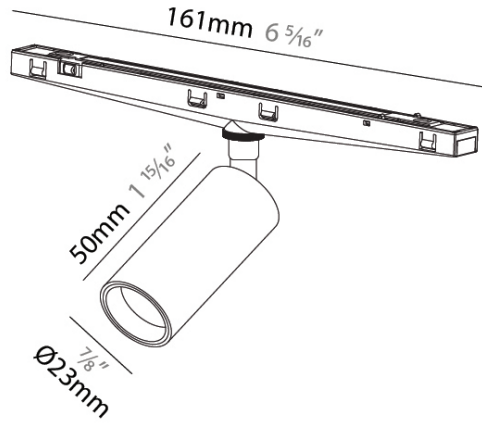

1. To build a product code in our configurator select the specify button on the base model # product page
2. To build a manual product code on this datasheet choose from the options listed below in blue font and add the suffix to the base model #

GENERAL
Series: Imagine Micro
Brand: Prolicht
Division: Architectural
Mounting Type: Track
Mounting Location: Ceiling
Subcategory: Modular Systems

PHYSICAL
Shape: Cylinder
Diameter (mm): 23
Diameter (in): 7/8
Height (mm): 66
Height (in): 2 5/8
Light Distribution: Direct
Fixture Finish: SSR / BKV / CWI / CRY / HAB / UFT / ITA / RUA / FTG / MYG / LOD / PUS / FRO / FUP / KIA / POP / BLS / SPG / MEY / GOH / GUM / CHC / COM / ABZ / JAG / OBR / MOS / ROR
Holder Finish: WHI / BLK
Fixture Material: Aluminum

ELECTRICAL
Lamp Type: LED (Zhaga Standard)
Input Wattage (W): 4
Total Output Wattage (W): 3.6
Dimming: Non-Dimmable
Driver Included: No
Driver Location: Remote
Driver Type: Constant Voltage - Universal
Driver Class: Class 2
Input Voltage (V): 48
Upon Request: 0-10V Dimming with Tridonic Bridge

LED
Color Temperature (°K): 2700 / 3000 / 3500 / 4000
Max. Delivered Lumen (lm): 252 / 271 / 315 / 290
Nominal Lumen (lm): 295 / 317 / 368 / 339
CRI: >90 CRI
Lamp Life (hrs): 50000

OPTICAL
Beam Angle: 26, 28, 38, 46, 64
Adjustability: Rotational 350°; Tilt 90°

RATINGS AND CERTIFICATIONS
Certified By: Certified for North American Standards
IP rating: IP20

PROJECT	
TYPE	
SPECIFIER	
QUANTITY	
DATE