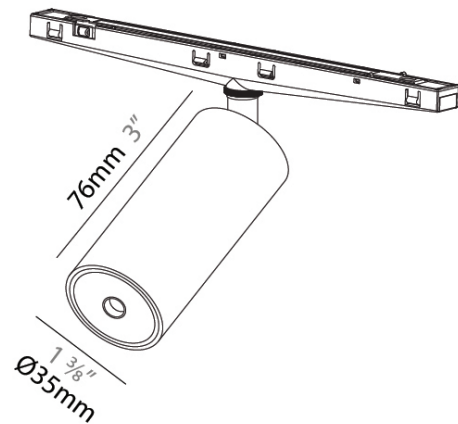

1. To build a product code in our configurator select the specify button on the base model # product page
2. To build a manual product code on this datasheet choose from the options listed below in blue font and add the suffix to the base model #

GENERAL
Series: Imagine Micro Dot
Partner: Prolicht
Division: Architectural
Installation: Track
Product Type: Modular Systems
Mounting Location: Ceiling
Light Distribution: Direct

PHYSICAL
Aperture Sizes - Downlights: 1"
Shape: Cylinder
Diameter (mm): 35
Diameter (in): 1 3/8
Height (mm): 90
Height (in): 3 5/16

Fixture Finish: SSR / BKV / CWI / CRY / HAB / UFT / ITA / RJA / FTG / MYG / LOD / PUS / FRO / FUP / KIA / POP / BLS / SPG / MEY / GOH / CHC / COM / ABZ / JAG / OBR / MOS / ROR
Holder Finish: WHI / BLK
Fixture Material: Aluminum

ELECTRICAL
Lamp Type: LED (Zhaga Standard)
Input Wattage (W): 6
Total Output Wattage (W): 5.4
Dimming: Non-Dimmable
Driver Included: No
Driver Location: Remote
Driver Type: Constant Voltage - Universal
Driver Class: Class 2
Input Voltage (V): 48
Upon Request: 0-10V Dimming with Tridonic Bridge

LED
Color Temperature (°K): 2700 / 3000 / 4000
Max. Delivered Lumen (lm): 235 / 252 / 270
Nominal Lumen (lm): 372 / 399 / 427
CRI: >90 CRI
Lamp Life (hrs): 50000

OPTICAL
Beam Angle: 34, 52
Adjustability: Rotational 350°; Tilt 90°

RATINGS AND CERTIFICATIONS
Certified By: Certified for North American Standards
IP rating: IP20