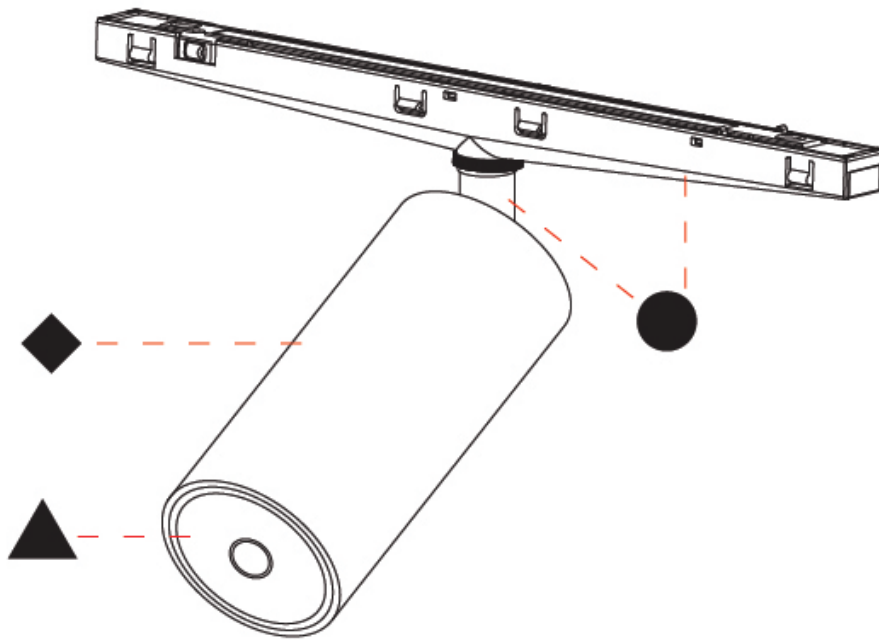

IMAGINE MICRO DOT TRACK

A380673-

PROJECT _____

TYPE _____

SPECIFIER _____

QUANTITY _____

DATE _____

A