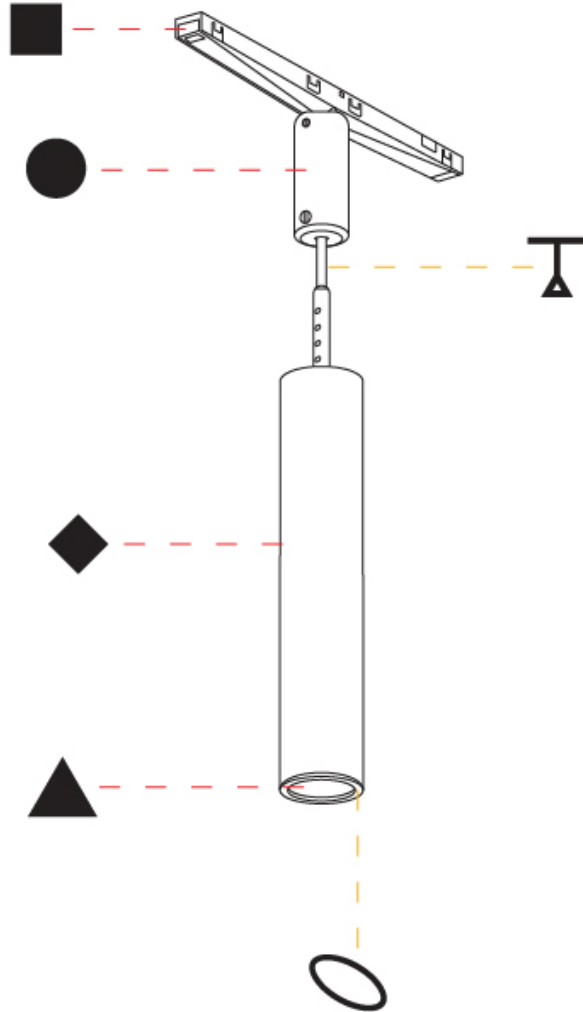

HANGOVER PLUG TRACK

A380683-

PROJECT _____

TYPE _____

SPECIFIER _____

QUANTITY _____

DATE _____

A