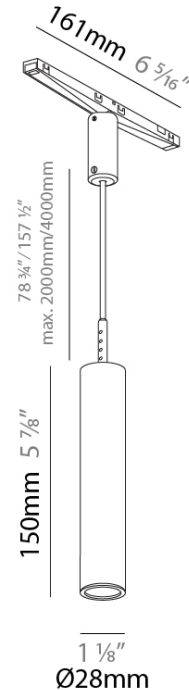

HANGOVER PLUG TRACK

A380683-

base number	LED Dimming	Color Temperature	Finishes (Diamond)	Finishes (Triangle)	Finishes (Circle)	Beam Angle Options	Shine Ring	Finish Options	Cable Color/Length
-------------	-------------	-------------------	--------------------	---------------------	-------------------	--------------------	------------	----------------	--------------------

GENERAL

Series: Hangover Plug
 Partner: Prolicht
 Division: Architectural
 Installation: Track
 Product Type: Spots
 Mounting Location: Ceiling
 Light Distribution: Downlight

PHYSICAL

Aperture Sizes - Downlights: 1"
 Shape: Cylinder
 Diameter (mm): 28
 Diameter (in): 1 1/8
 Height (mm): 150
 Height (in): 5 7/8
 Fixture Finish: SSR / BKV / CWI / CRY / HAB / UFT / ITA / RUA / FTG / MYG / LOD / PUS / FRO / FUP / KIA / POP / BLS / SPG / MEY / GOH / CHC / COM / ABZ / JAG / OBR / MOS / ROR
 Fixture Material: Aluminum
 Cable Details: 2000mm/78 3/4" or 4000mm/157 1/2" Cable - Color Options: Black / White / Orange / Red / Green

LED

Number of LEDs: 1
 Color Temperature (°K): 2700 / 3000 / 3500 / 4000
 Max. Delivered Lumen (lm): 381 / 404 / 426 / 438
 Nominal Lumen (lm): 460 / 487 / 514 / 528
 CRI: >90 CRI
 Lamp Life (hrs): 50000

OPTICAL

Beam Angle: 20 / 26 / 56

RATINGS AND CERTIFICATIONS

Certified By: Certified for North American Standards
 IP rating: IP20

HANGOVER PLUG TRACK

A380683-

PROJECT

TYPE