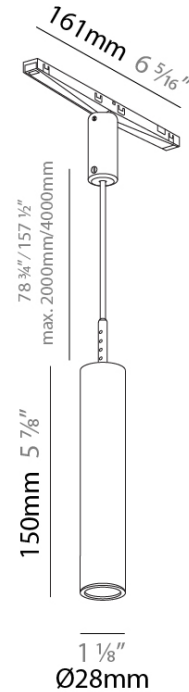

PROJECT
TYPE
SPECIFIER
QUANTITY
DATE

HANGOVER PLUG TRACK

A380683-

base number	LED Dimming	Color Temperature	Finishes (Diamond)	Finishes (Triangle)	Finishes (Circle)	Beam Angle Options	Shine Ring	Finish Options	Cable Color/Length
-------------	-------------	-------------------	--------------------	---------------------	-------------------	--------------------	------------	----------------	--------------------

GENERAL

Series: Hangover Plug
 Partner: Prolicht
 Division: Architectural
 Installation: Track
 Product Type: Spots
 Mounting Location: Ceiling
 Light Distribution: Downlight

PHYSICAL

Aperture Sizes - Downlights: 1"
 Shape: Cylinder
 Diameter (mm): 28
 Diameter (in): 1 1/8
 Height (mm): 150
 Height (in): 5 7/8
 Fixture Finish: SSR / BKV / CWI / CRY / HAB / UFT / ITA / RUA / FTG / MYG / LOD / PUS / FRO / FUP / KIA / POP / BLS / SPG / MEY / GOH / CHC / COM / ABZ / JAG / OBR / MOS / ROR
 Fixture Material: Aluminum
 Cable Details: 2000mm/78 3/4" or 4000mm/157 1/2" Cable - Color Options: Black / White / Orange / Red / Green

LED

Number of LEDs: 1
 Color Temperature (°K): 2700 / 3000 / 3500 / 4000
 Max. Delivered Lumen (lm): 381 / 404 / 426 / 438
 Nominal Lumen (lm): 460 / 487 / 514 / 528
 CRI: >90 CRI
 Lamp Life (hrs): 50000

OPTICAL

Beam Angle: 20 / 26 / 56

RATINGS AND CERTIFICATIONS

Certified By: Certified for North American Standards
 IP rating: IP20

HANGOVER PLUG TRACK

A380683-

PROJECT _____

TYPE _____