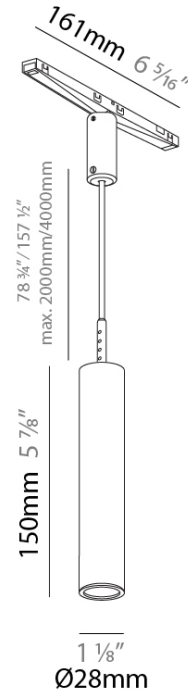

GENERAL

Series: Hangover Plug
Partner: Prolicht
Division: Architectural
Installation: Track
Product Type: Spots
Mounting Location: Ceiling
Light Distribution: Downlight

PHYSICAL

Aperture Sizes - Downlights: 1"
Shape: Cylinder
Diameter (mm): 28
Diameter (in): 1 1/8
Height (mm): 150
Height (in): 5 7/8
Fixture Finish: SSR / BKV / CWI / CRY / HAB / UFT / ITA / RUA / FTG / MYG / LOD / PUS / FRO / FUP / KIA / POP / BLS / SPG / MEY / GOH / CHC / COM / ABZ / JAG / OBR / MOS / ROR
Fixture Material: Aluminum
Cable Details: 2000mm/78 3/4" or 4000mm/157 1/2" Cable - Color Options: Black / White / Orange / Red / Green

ELECTRICAL

Lamp Type: LED (Zhaga Standard)
Input Wattage (W): 6
Total Output Wattage (W): 5.4
Dimming: Non-Dimmable
Driver Included: No
Driver Location: Remote
Driver Type: Constant Voltage - Universal
Driver Class: Class 2
Input Voltage (V): 48
Upon Request: 0-10V Dimming with Tridonic Bridge

LED

Number of LEDs: 1
Color Temperature (°K): 2700 / 3000 / 3500 / 4000
Max. Delivered Lumen (lm): 381 / 404 / 426 / 438
Nominal Lumen (lm): 460 / 487 / 514 / 528
CRI: >90 CRI
Lamp Life (hrs): 50000

OPTICAL

Beam Angle: 20 / 26 / 56

RATINGS AND CERTIFICATIONS

Certified By: Certified for North American Standards
IP rating: IP20