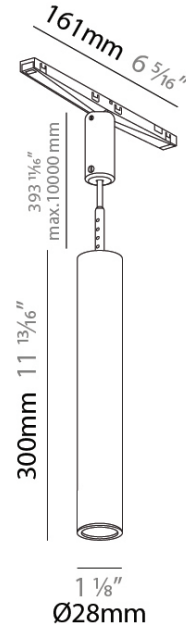

GENERAL

Series: Hangover Plug
Partner: Prolicht
Division: Architectural
Installation: Track
Product Type: Spots
Mounting Location: Ceiling
Light Distribution: Downlight

PHYSICAL

Aperture Sizes - Downlights: 1"
Shape: Cylinder
Diameter (mm): 28
Diameter (in): 1 1/8
Height (mm): 300
Height (in): 11 13/16

Fixture Finish: SSR / BKV / CWI / CRY / HAB / UFT / ITA / RUA / FTG / MYG / LOD / PUS / FRO / FUP / KIA / POP / BLS / SPG / MEY / GOH / CHC / COM / ABZ / JAG / OBR / MOS / ROR

Fixture Material: Aluminum

Cable Details: 2000mm/78 3/4" or 4000mm/157 1/2" Cable - Color Options: Black / White / Orange / Red / Green

ELECTRICAL

Lamp Type: LED (Zhaga Standard)
Input Wattage (W): 6
Total Output Wattage (W): 5.4
Dimming: Non-Dimmable
Driver Included: No
Driver Location: Remote
Driver Type: Constant Voltage - Universal
Driver Class: Class 2
Input Voltage (V): 48
Upon Request: 0-10V Dimming with Tridonic Bridge

LED

Number of LEDs: 1
Color Temperature (°K): 2700 / 3000 / 3500 / 4000
Max. Delivered Lumen (lm): 381 / 404 / 426 / 438
Nominal Lumen (lm): 460 / 487 / 514 / 528
CRI: >90 CRI
Lamp Life (hrs): 50000

OPTICAL

Beam Angle: 20 / 26 / 56

RATINGS AND CERTIFICATIONS

Certified By: Certified for North American Standards
IP rating: IP20