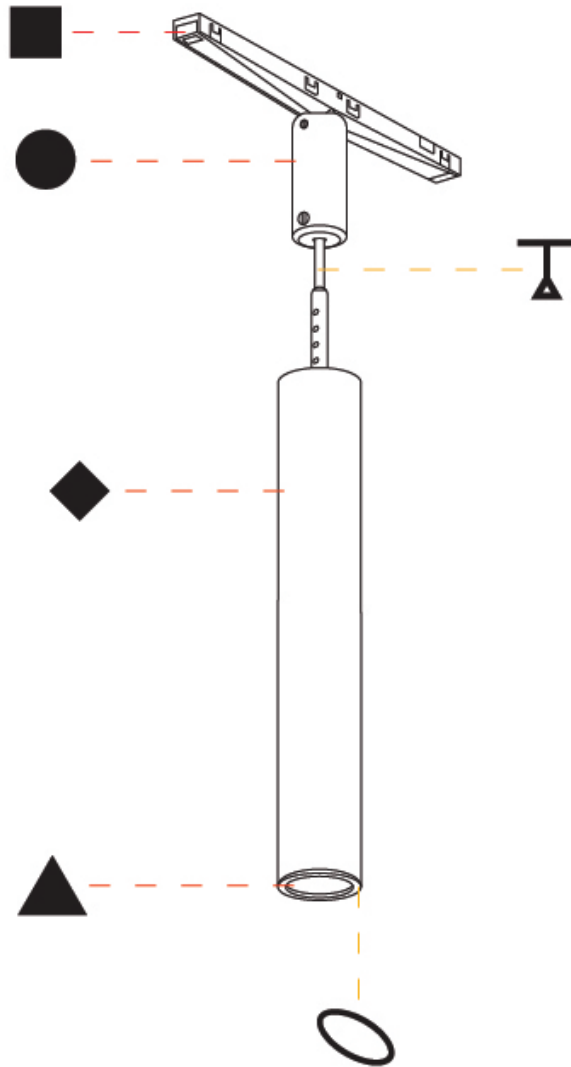

## HANGOVER PLUG TRACK

A380684-

PROJECT \_\_\_\_\_

TYPE \_\_\_\_\_

SPECIFIER \_\_\_\_\_

QUANTITY \_\_\_\_\_

DATE \_\_\_\_\_

A