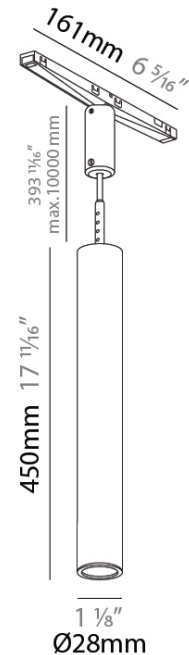

GENERAL

Series: Hangover Plug
Partner: Prolicht
Division: Architectural
Installation: Track
Product Type: Spots
Mounting Location: Ceiling
Light Distribution: Downlight

PHYSICAL

Aperture Sizes - Downlights: 1"
Shape: Cylinder
Diameter (mm): 28
Diameter (in): 1 1/8
Height (mm): 450
Height (in): 17 13/16
Fixture Finish: SSR / BKV / CWI / CRY / HAB / UFT / ITA / RUA / FTG / MYG / LOD / PUS / FRO / FUP / KIA / POP / BLS / SPG / MEY / GOH / CHC / COM / ABZ / JAG / OBR / MOS / ROR
Fixture Material: Aluminum
Cable Details: 2000mm/78 3/4" or 4000mm/157 1/2" Cable - Color Options: Black / White / Orange / Red / Green

ELECTRICAL

Lamp Type: LED (Zhaga Standard)
Input Wattage (W): 6
Total Output Wattage (W): 5.4
Dimming: Non-Dimmable
Driver Included: No
Driver Location: Remote
Driver Type: Constant Voltage - Universal
Driver Class: Class 2
Input Voltage (V): 48
Upon Request: 0-10V Dimming with Tridonic Bridge

LED

Number of LEDs: 1
Color Temperature (°K): 2700 / 3000 / 3500 / 4000
Max. Delivered Lumen (lm): 381 / 404 / 426 / 438
Nominal Lumen (lm): 460 / 487 / 514 / 528
CRI: >90 CRI
Lamp Life (hrs): 50000

OPTICAL

Beam Angle: 20 / 26 / 56

RATINGS AND CERTIFICATIONS

Certified By: Certified for North American Standards
IP rating: IP20