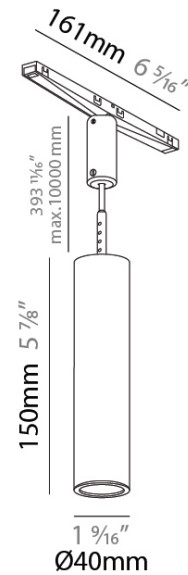

PROJECT
TYPE
SPECIFIER
QUANTITY
DATE

HANGOVER PLUG TRACK

A380686-

base number	LED Dimming	Color Temperature	Finishes (Diamond)	Finishes (Triangle)	Finishes (Circle)	Beam Angle Options	Shine Ring	Finish Options	Cable Color/Length
-------------	-------------	-------------------	--------------------	---------------------	-------------------	--------------------	------------	----------------	--------------------

GENERAL

Series: Hangover Plug
 Partner: Prolicht
 Division: Architectural
 Installation: Track
 Product Type: Spots
 Mounting Location: Ceiling
 Light Distribution: Downlight

PHYSICAL

Aperture Sizes - Downlights: 1"
 Shape: Cylinder
 Diameter (mm): 40
 Diameter (in): 1 9/16
 Height (mm): 150
 Height (in): 5 7/8
 Fixture Finish: SSR / BKV / CWI / CRY / HAB / UFT / ITA / RUA / FTG / MYG / LOD / PUS / FRO / FUP / KIA / POP / BLS / SPG / MEY / GOH / CHC / COM / ABZ / JAG / OBR / MOS / ROR
 Fixture Material: Aluminum
 Cable Details: 2000mm/78 3/4" or 4000mm/157 1/2" Cable - Color Options: Black / White / Orange / Red / Green

LED

Number of LEDs: 1
 Color Temperature (°K): 2700 / 3000 / 3500 / 4000
 Max. Delivered Lumen (lm): 684 / 716 / 742 / 759
 Nominal Lumen (lm): 969 / 1014 / 1052 / 1075
 CRI: >90 CRI
 Lamp Life (hrs): 50000

OPTICAL

Optic°: 40 / 52

RATINGS AND CERTIFICATIONS

Certified By: Certified for North American Standards
 IP rating: IP20

HANGOVER PLUG TRACK

A380686-

PROJECT _____

TYPE _____