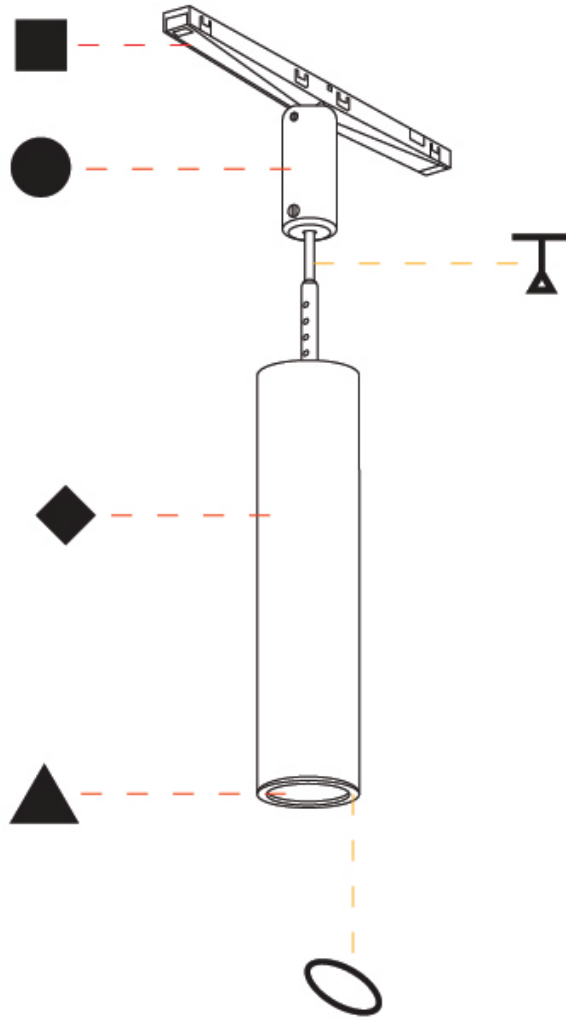

HANGOVER PLUG TRACK

A380686-

PROJECT _____

TYPE _____

SPECIFIER _____

QUANTITY _____

DATE _____

A