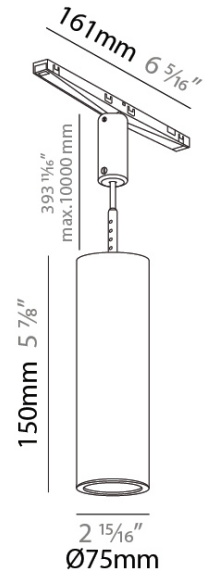

GENERAL

Series: Hangover Plug
Partner: Prolicht
Division: Architectural
Installation: Track
Product Type: Modular Systems
Mounting Location: Ceiling
Light Distribution: Direct

PHYSICAL

Aperture Sizes - Downlights: 2"
Shape: Cylinder
Diameter (mm): 75
Diameter (in): 2 15/16
Height (mm): 150
Height (in): 5 7/8
Weight (kg): 0.481
Weight (lbs): 1.06
Fixture Finish: SSR / BKV / CWI / CRY / HAB / UFT / ITA / RUA / FTG / MYG / LOD / PUS / FRO / FUP / KIA / POP / BLS / SPG / MEY / GOH / CHC / COM / ABZ / JAG / OBR / MOS / ROR
Accent Finish: OPL / YEL / ORA / RED / BLU / GRN
Fixture Material: Aluminum
Cable Details: 2000mm/78 3/4" or 4000mm/157 1/2" Cable - Color Options: Black / White / Orange / Red / Green

ELECTRICAL

Lamp Type: LED (Zhaga Standard)
Input Wattage (W): 10
Total Output Wattage (W): 9.1
Dimming: Non-Dimmable
Driver Included: No
Driver Location: Remote
Driver Type: Constant Voltage - Universal
Driver Class: Class 2
Input Voltage (V): 48
Upon Request: 0-10V Dimming with Tridonic Bridge

LED

Color Temperature (°K): 2700 / 3000 / 3500 / 4000
Max. Delivered Lumen (lm): 851 / 890 / 923 / 944
Nominal Lumen (lm): 969 / 1014 / 1054 / 1075
CRI: >90 CRI
Lamp Life (hrs): 50000

OPTICAL

Optic°: 18 / 36 / 56
Adjustability: Fixed

RATINGS AND CERTIFICATIONS

Certified By: Certified for North American Standards
IP rating: IP20