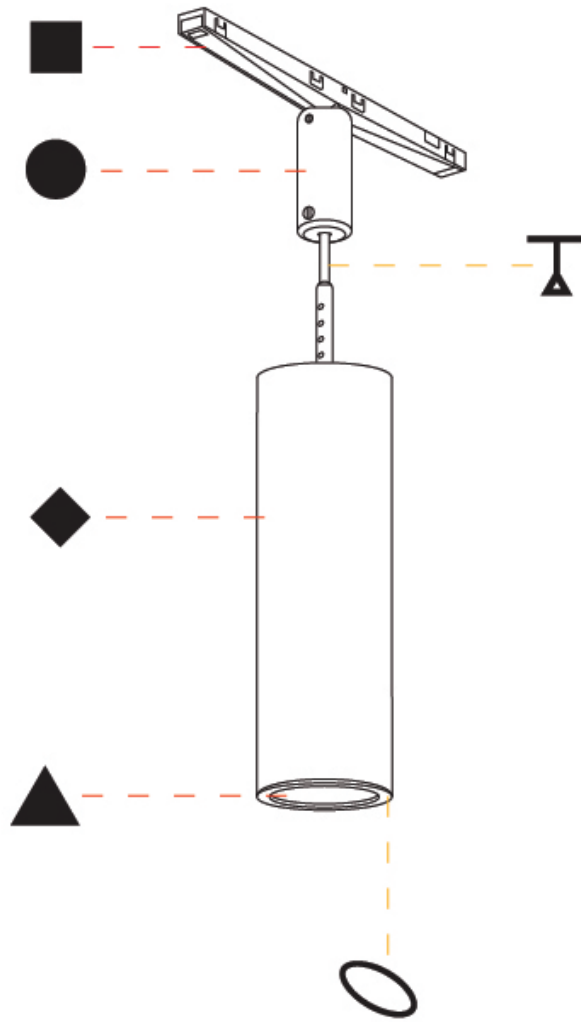

RATINGS AND CERTIFICATIONS

Certified By: Certified for North American Standards
 IP rating: IP20

HANGOVER PLUG TRACK

A380689-

PROJECT	_____
TYPE	_____
SPECIFIER	_____
QUANTITY	_____
DATE	_____

A

ZANEEN®

HANGOVER PLUG TRACK