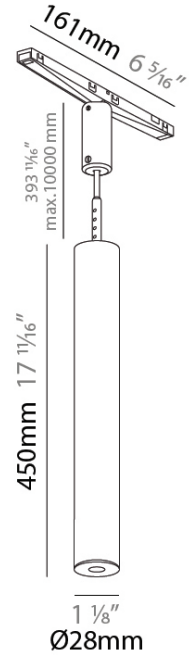

1. To build a product code in our configurator select the specify button on the base model # product page
2. To build a manual product code on this datasheet choose from the options listed below in blue font and add the suffix to the base model #

GENERAL
Series: Hangover Plug Micro
Partner: Prolicht
Division: Architectural
Installation: Track
Product Type: Modular Systems
Mounting Location: Ceiling
Light Distribution: Direct

PHYSICAL
Aperture Sizes - Downlights: 1"
Shape: Cylinder
Diameter (mm): 28
Diameter (in): 1 1/8
Height (mm): 450
Height (in): 17 11/16
Weight (kg): 0.355
Weight (lbs): 0.783

Fixture Finish: SSR / BKV / CWI / CRY / HAB / UFT / ITA / RUA / FTG / MYG / LOD / PUS / FRO / FUP / KIA / POP / BLS / SPG / MEY / GOH / CHC / COM / ABZ / JAG / OBR / MOS / ROR
Holder Finish: WHI / BLK
Fixture Material: Aluminum

ELECTRICAL
Lamp Type: LED (Zhaga Standard)
Input Wattage (W): 6
Total Output Wattage (W): 5.4
Dimming: Non-Dimmable
Driver Included: No
Driver Location: Remote
Driver Type: Constant Voltage - Universal
Driver Class: Class 2
Input Voltage (V): 48
Upon Request: 0-10V Dimming with Tridonic Bridge

LED
Color Temperature (°K): 2700 / 3000 / 3500 / 4000
Max. Delivered Lumen (lm): 310 / 328 / 347 / 356
Nominal Lumen (lm): 460 / 487 / 514 / 528
CRI: >90 CRI
Lamp Life (hrs): 50000

OPTICAL
Beam Angle: 32 / 58

RATINGS AND CERTIFICATIONS
Certified By: Certified for North American Standards
IP rating: IP20