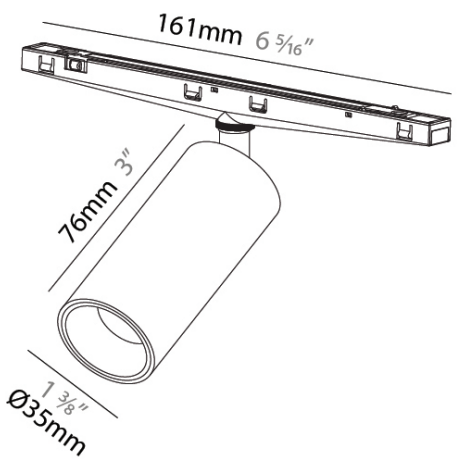

1. To build a product code in our configurator select the specify button on the base model # product page
2. To build a manual product code on this datasheet choose from the options listed below in blue font and add the suffix to the base model #

GENERAL
Series: Imagine Micro
Partner: Prolicht
Division: Architectural
Installation: Track
Product Type: Modular Systems
Mounting Location: Ceiling
Light Distribution: Direct

PHYSICAL
Aperture Sizes - Downlights: 1"
Shape: Cylinder
Diameter (mm): 35
Diameter (in): 1 3/8
Height (mm): 90
Height (in): 3 5/16
Fixture Finish: SSR / BKV / CWI / CRY / HAB / UFT / ITA / RUA / FTG / MYG / LOD / PUS / FRO / FUP / KIA / POP / BLS / SPG / MEY / GOH / CHC / COM / ABZ / JAG / OBR / MOS / ROR
Holder Finish: WHI / BLK
Fixture Material: Aluminum

ELECTRICAL
Lamp Type: LED (Zhaga Standard)
Input Wattage (W): 9
Total Output Wattage (W): 8.2
Dimming: Non-Dimmable
Driver Included: No
Driver Location: Remote
Driver Type: Constant Voltage - Universal
Driver Class: Class 2
Input Voltage (V): 48
Upon Request: 0-10V Dimming with Tridonic Bridge

LED
Color Temperature (°K): 2700 / 3000 / 3500 / 4000
Max. Delivered Lumen (lm): 554 / 590 / 620 / 636
Nominal Lumen (lm): 750 / 800 / 840 / 861
CRI: >90 CRI
Lamp Life (hrs): 50000

OPTICAL
Beam Angle: 22, 36, 62
Adjustability: Rotational 350°; Tilt 90°

RATINGS AND CERTIFICATIONS
Certified By: Certified for North American Standards
IP rating: IP20