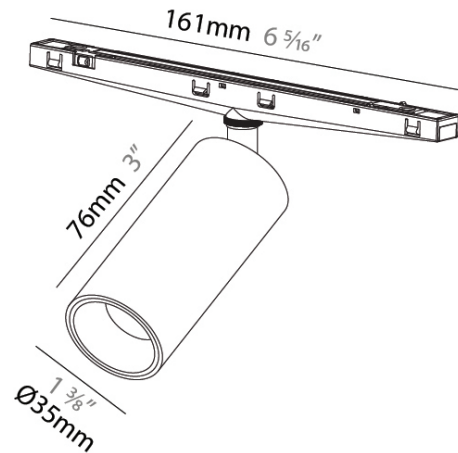

1. To build a product code in our configurator select the specify button on the base model # product page
2. To build a manual product code on this datasheet choose from the options listed below in blue font and add the suffix to the base model #

GENERAL

Series: Imagine Micro
Partner: Prolicht
Division: Architectural
Installation: Track
Product Type: Modular Systems
Mounting Location: Ceiling
Light Distribution: Direct

PHYSICAL

Aperture Sizes - Downlights: 1"
Shape: Cylinder
Diameter (mm): 35
Diameter (in): 1 3/8
Height (mm): 90
Height (in): 3 5/16
Fixture Finish: SSR / BKV / CWI / CRY / HAB / UFT / ITA / RUA / FTG / MYG / LOD / PUS / FRO / FUP / KIA / POP / BLS / SPG / MEY / GOH / CHC / COM / ABZ / JAG / OBR / MOS / ROR
Holder Finish: WHI / BLK
Fixture Material: Aluminum

ELECTRICAL

Lamp Type: LED (Zhaga Standard)
Input Wattage (W): 9
Total Output Wattage (W): 8.2
Dimming: Non-Dimmable
Driver Included: No
Driver Location: Remote
Driver Type: Constant Voltage - Universal
Driver Class: Class 2
Input Voltage (V): 48
Upon Request: 0-10V Dimming with Tridonic Bridge

LED

Color Temperature (°K): 2700 / 3000 / 3500 / 4000
Max. Delivered Lumen (lm): 554 / 590 / 620 / 636
Nominal Lumen (lm): 750 / 800 / 840 / 861
CRI: >90 CRI
Lamp Life (hrs): 50000

OPTICAL

Beam Angle: 22, 36, 62
Adjustability: Rotational 350°; Tilt 90°

RATINGS AND CERTIFICATIONS

Certified By: Certified for North American Standards
IP rating: IP20