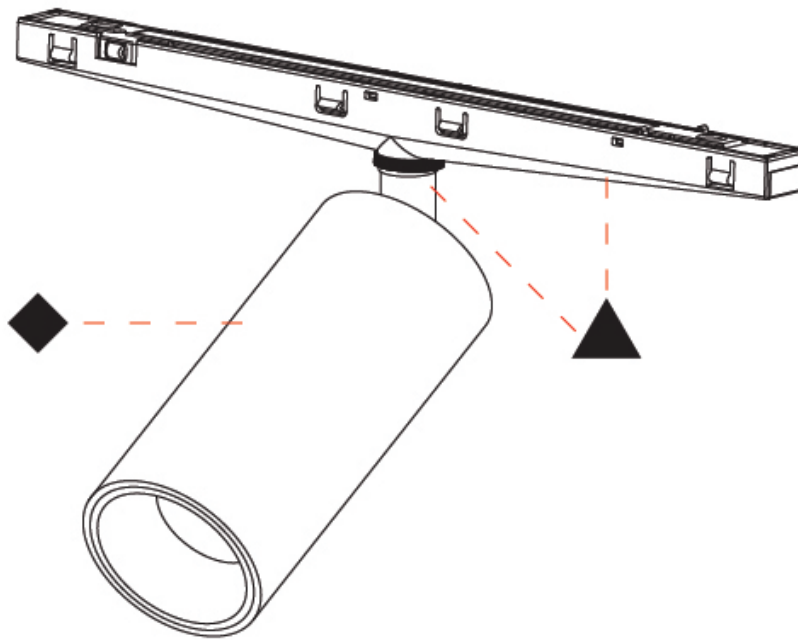

A380702-

PROJECT	_____
TYPE	_____
SPECIFIER	_____
QUANTITY	_____
DATE	_____

A