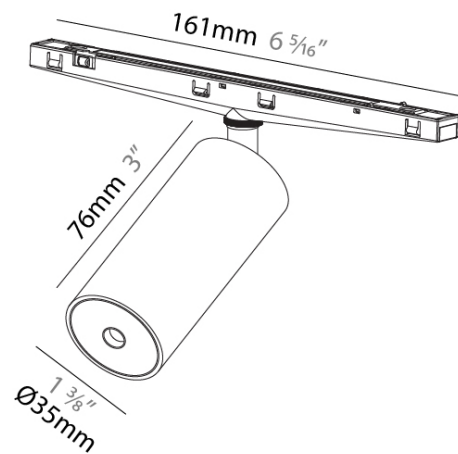

1. To build a product code in our configurator select the specify button on the base model # product page
2. To build a manual product code on this datasheet choose from the options listed below in blue font and add the suffix to the base model #

GENERAL

Series: Imagine Micro Dot
Brand: Prolicht
Division: Architectural
Mounting Type: Track
Mounting Location: Ceiling
Subcategory: Modular

PHYSICAL

Shape: Cylinder
Diameter (mm): 35
Diameter (in): 1 3/8
Height (mm): 90
Height (in): 3 5/16
Light Distribution: Direct
Fixture Finish: SSR / BKV / CWI / CRY / HAB / UFT / ITA / RUA / FTG / MYG / LOD / PUS / FRO / FUP / KIA / POP / BLS / SPG / MEY / GOH / GUM / CHC / COM / ABZ / JAG / OBR / MOS / ROR
Holder Finish: WHI / BLK
Fixture Material: Aluminum

ELECTRICAL

Lamp Type: LED (Zhaga Standard)
Input Wattage (W): 6
Total Output Wattage (W): 5.4
Dimming: Non-Dimmable
Driver Included: No
Driver Location: Remote
Driver Type: Constant Voltage - Universal
Driver Class: Class 2
Input Voltage (V): 48
Upon Request: 0-10V Dimming with Tridonic Bridge

LED

Color Temperature (°K): 2700 / 3000 / 4000
Max. Delivered Lumen (lm): 235 / 252 / 270
Nominal Lumen (lm): 372 / 399 / 427
CRI: >90 CRI
Lamp Life (hrs): 50000

OPTICAL

Beam Angle: 34, 52
Adjustability: Rotational 350°; Tilt 90°

RATINGS AND CERTIFICATIONS

Certified By: Certified for North American Standards
IP rating: IP20