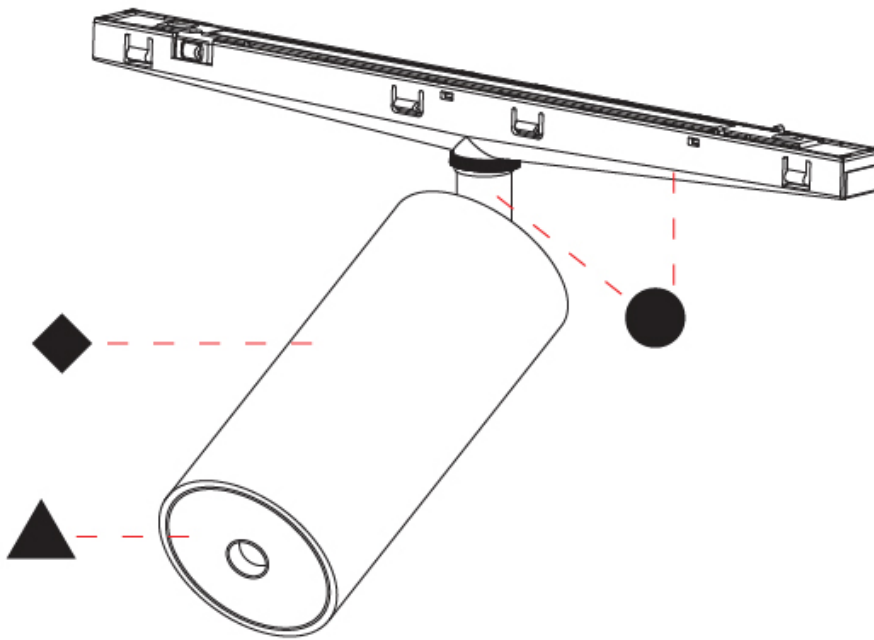

IMAGINE MICRO DOT TRACK

A380704-

PROJECT
TYPE
SPECIFIER
QUANTITY
DATE

A