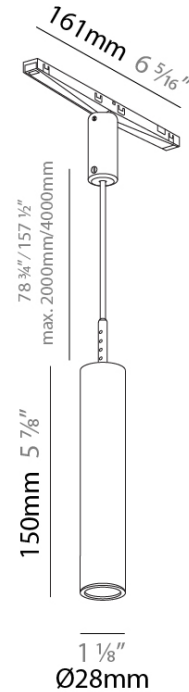

GENERAL

Series: Hangover Plug
Partner: Prolicht
Division: Architectural
Installation: Track
Product Type: Spots
Mounting Location: Ceiling
Light Distribution: Downlight

PHYSICAL

Aperture Sizes - Downlights: 1"
Shape: Cylinder
Diameter (mm): 28
Diameter (in): 1 1/8
Height (mm): 150
Height (in): 5 7/8
Fixture Finish: SSR / BKV / CWI / CRY / HAB / UFT / ITA / RUA / FTG / MYG / LOD / PUS / FRO / FUP / KIA / POP / BLS / SPG / MEY / GOH / CHC / COM / ABZ / JAG / OBR / MOS / ROR
Fixture Material: Aluminum
Cable Details: 2000mm/78 3/4" or 4000mm/157 1/2" Cable - Color Options: Black / White / Orange / Red / Green

ELECTRICAL

Lamp Type: LED (Zhaga Standard)
Input Wattage (W): 6
Total Output Wattage (W): 5.4
Dimming: Non-Dimmable
Driver Included: No
Driver Location: Remote
Driver Type: Constant Voltage - Universal
Driver Class: Class 2
Input Voltage (V): 48
Upon Request: 0-10V Dimming with Tridonic Bridge

LED

Number of LEDs: 1
Color Temperature (°K): 2700 / 3000 / 3500 / 4000
Max. Delivered Lumen (lm): 381 / 404 / 426 / 438
Nominal Lumen (lm): 460 / 487 / 514 / 528
CRI: >90 CRI
Lamp Life (hrs): 50000

OPTICAL

Beam Angle: 20 / 26 / 56

RATINGS AND CERTIFICATIONS

Certified By: Certified for North American Standards
IP rating: IP20