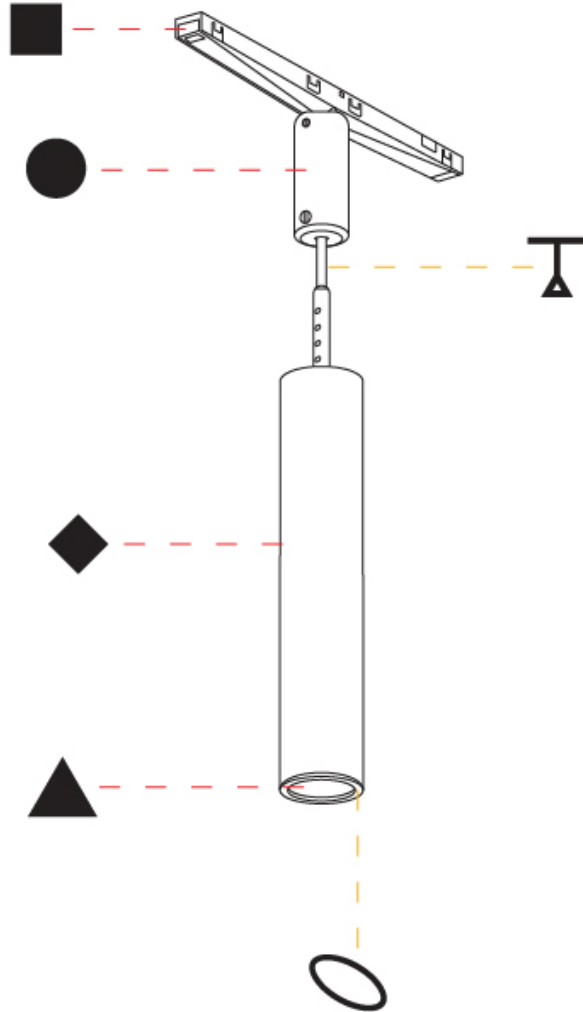

#### PHYSICAL

Aperture Sizes - Downlights: 1"  
 Shape: Cylinder  
 Diameter (mm): 28  
 Diameter (in): 1 1/8  
 Height (mm): 150  
 Height (in): 5 7/8  
 Fixture Finish: SSR / BKV / CWI / CRY / HAB / UFT / ITA / RUA / FTG / MYG / LOD / PUS / FRO / FUP / KIA / POP / BLS / SPG / MEY / GOH / CHC / COM / ABZ / JAG / OBR / MOS / ROR  
 Fixture Material: Aluminum  
 Cable Details: 2000mm/78 3/4" or 4000mm/157 1/2" Cable - Color Options: Black / White / Orange / Red / Green

#### OPTICAL

Beam Angle: 20 / 26 / 56

## HANGOVER PLUG TRACK

A380714-

PROJECT \_\_\_\_\_

TYPE \_\_\_\_\_

SPECIFIER \_\_\_\_\_

QUANTITY \_\_\_\_\_

DATE \_\_\_\_\_

A