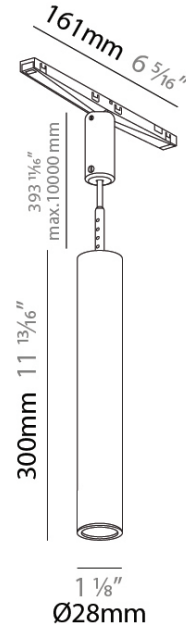

HANGOVER PLUG TRACK

A380715-

base number	LED Dimming	Color Temperature	Finishes (Diamond)	Finishes (Triangle)	Finishes (Circle)	Beam Angle Options	Shine Ring	Finish Options	Cable Color/Length
-------------	-------------	-------------------	--------------------	---------------------	-------------------	--------------------	------------	----------------	--------------------

GENERAL

Series: Hangover Plug
 Partner: Prolicht
 Division: Architectural
 Installation: Track
 Product Type: Spots
 Mounting Location: Ceiling
 Light Distribution: Downlight

PHYSICAL

Aperture Sizes - Downlights: 1"
 Shape: Cylinder
 Diameter (mm): 28
 Diameter (in): 1 1/8
 Height (mm): 300
 Height (in): 11 13/16

LED

Number of LEDs: 1
 Color Temperature (°K): 2700 / 3000 / 3500 / 4000
 Max. Delivered Lumen (lm): 381 / 404 / 426 / 438
 Nominal Lumen (lm): 460 / 487 / 514 / 528
 CRI: >90 CRI
 Lamp Life (hrs): 50000

OPTICAL

Beam Angle: 20 / 26 / 56

RATINGS AND CERTIFICATIONS

Certified By: Certified for North American Standards
 IP rating: IP20

ZANEEN®

HANGOVER PLUG TRACK

COLOR FINISH CHART

PROJECT _____