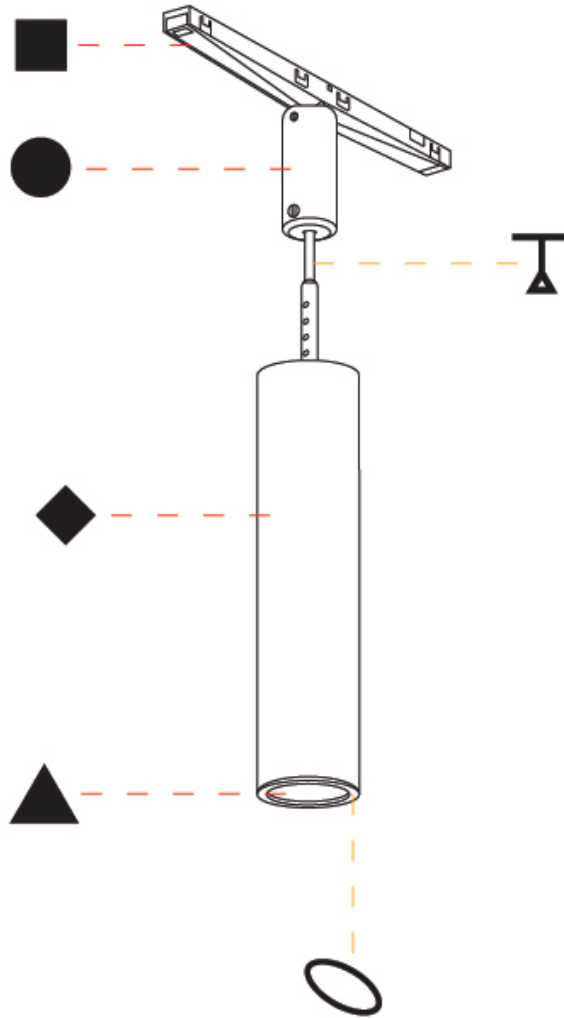

OPTICAL

Optic°: 40 / 52

RATINGS AND CERTIFICATIONS

Certified By: Certified for North American Standards
 IP rating: IP20

HANGOVER PLUG TRACK

A380717-

PROJECT	_____
TYPE	_____
SPECIFIER	_____
QUANTITY	_____
DATE	_____