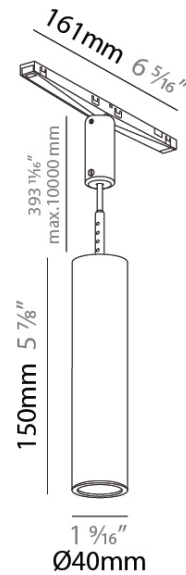

DESCRIPTION

Hangover Plug Insert for Minimal Track Trimless - Ø40mm / 1 9/16" x 150mm / 5 7/8" - 9.8W LED (Zhaga Standard) - 48V - 2700K / 3000K / 3500K / 4000K - Lens 40° / 52° - Shine Ring - CRI: 90

- To build a product code in our configurator select the specify button on the base model # product page
- To build a manual product code on this datasheet choose from the options listed below in blue font and add the suffix to the base model #

GENERAL

Series: Hangover Plug
 Partner: Prolicht
 Division: Architectural
 Installation: Track
 Product Type: Spots
 Mounting Location: Ceiling
 Light Distribution: Downlight

PHYSICAL

Aperture Sizes - Downlights: 1"
 Shape: Cylinder
 Diameter (mm): 40
 Diameter (in): 1 9/16
 Height (mm): 150
 Height (in): 5 7/8

LED

Number of LEDs: 1
 Color Temperature (°K): 2700 / 3000 / 3500 / 4000
 Max. Delivered Lumen (lm): 684 / 716 / 742 / 759
 Nominal Lumen (lm): 969 / 1014 / 1052 / 1075
 CRI: >90 CRI
 Lamp Life (hrs): 50000

OPTICAL

Optic°: 40 / 52

RATINGS AND CERTIFICATIONS

Certified By: Certified for North American Standards
 IP rating: IP20

HANGOVER PLUG TRACK

A380717-

PROJECT	_____
TYPE	_____
SPECIFIER	_____
QUANTITY	_____
DATE	_____