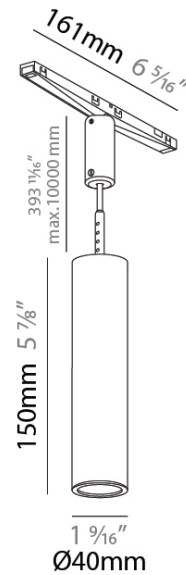

GENERAL

Series: Hangover Plug
Partner: Prolicht
Division: Architectural
Installation: Track
Product Type: Spots
Mounting Location: Ceiling
Light Distribution: Downlight

PHYSICAL

Aperture Sizes - Downlights: 1"
Shape: Cylinder
Diameter (mm): 40
Diameter (in): 1 9/16
Height (mm): 150
Height (in): 5 7/8
Fixture Finish: SSR / BKV / CWI / CRY / HAB / UFT / ITA / RUA / FTG / MYG / LOD / PUS / FRO / FUP / KIA / POP / BLS / SPG / MEY / GOH / CHC / COM / ABZ / JAG / OBR / MOS / ROR
Fixture Material: Aluminum
Cable Details: 2000mm/78 3/4" or 4000mm/157 1/2" Cable - Color Options: Black / White / Orange / Red / Green

ELECTRICAL

Lamp Type: LED (Zhaga Standard)
Input Wattage (W): 10
Total Output Wattage (W): 9.1
Dimming: Non-Dimmable
Driver Included: No
Driver Location: Remote
Driver Type: Constant Voltage - Universal
Driver Class: Class 2
Input Voltage (V): 48
Upon Request: 0-10V Dimming with Tridonic Bridge

LED

Number of LEDs: 1
Color Temperature (°K): 2700 / 3000 / 3500 / 4000
Max. Delivered Lumen (lm): 684 / 716 / 742 / 759
Nominal Lumen (lm): 969 / 1014 / 1052 / 1075
CRI: >90 CRI
Lamp Life (hrs): 50000

OPTICAL

Optic°: 40 / 52

RATINGS AND CERTIFICATIONS

Certified By: Certified for North American Standards
IP rating: IP20