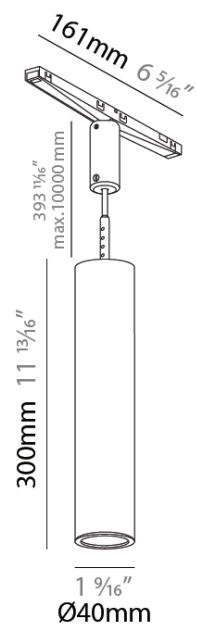

GENERAL
Series: Hangover Plug
Partner: Prolicht
Division: Architectural
Installation: Track
Product Type: Spots
Mounting Location: Ceiling
Light Distribution: Downlight

PHYSICAL
Aperture Sizes - Downlights: 1"
Shape: Cylinder
Diameter (mm): 40
Diameter (in): 1 9/16
Height (mm): 300
Height (in): 11 13/16
Fixture Finish: SSR / BKV / CWI / CRY / HAB / UFT / ITA / RUA / FTG / MYG / LOD / PUS / FRO / FUP / KIA / POP / BLS / SPG / MEY / GOH / CHC / COM / ABZ / JAG / OBR / MOS / ROR
Fixture Material: Aluminum
Cable Details: 2000mm/78 3/4" or 4000mm/157 1/2" Cable - Color Options: Black / White / Orange / Red / Green

ELECTRICAL
Lamp Type: LED (Zhaga Standard)
Input Wattage (W): 10
Total Output Wattage (W): 9.1
Dimming: Non-Dimmable
Driver Included: No
Driver Location: Remote
Driver Type: Constant Voltage - Universal
Driver Class: Class 2
Input Voltage (V): 48
Upon Request: 0-10V Dimming with Tridonic Bridge

LED
Number of LEDs: 1
Color Temperature (°K): 2700 / 3000 / 3500 / 4000
Max. Delivered Lumen (lm): 684 / 716 / 742 / 759
Nominal Lumen (lm): 969 / 1014 / 1052 / 1075
CRI: >90 CRI
Lamp Life (hrs): 50000

OPTICAL
Beam Angle: 40 / 52

RATINGS AND CERTIFICATIONS
Certified By: Certified for North American Standards
IP rating: IP20

PROJECT
TYPE
SPECIFIER
QUANTITY
DATE