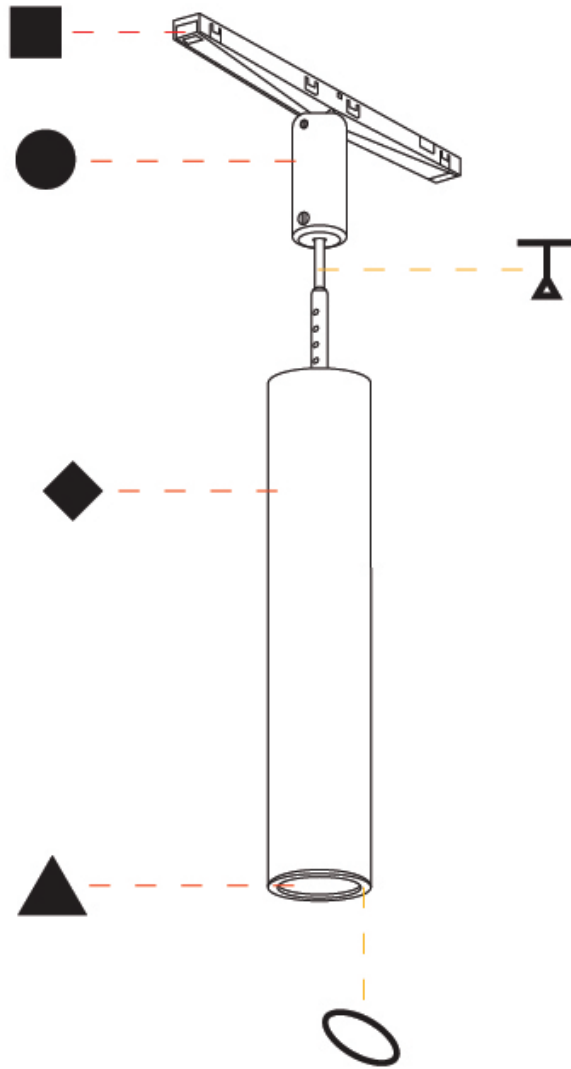

GENERAL
 Series: Hangover Plug
 Partner: Prolicht
 Division: Architectural
 Installation: Track
 Product Type: Spots
 Mounting Location: Ceiling
 Light Distribution: Downlight

PHYSICAL
 Aperture Sizes - Downlights: 1"
 Shape: Cylinder
 Diameter (mm): 40
 Diameter (in): 1 9/16
 Height (mm): 300
 Height (in): 11 13/16
 Fixture Finish: SSR / BKV / CWI / CRY / HAB / UFT / ITA / RUA / FTG / MYG / LOD / PUS / FRO / FUP / KIA / POP / BLS / SPG / MEY / GOH / CHC / COM / ABZ / JAG / OBR / MOS / ROR
 Fixture Material: Aluminum
 Cable Details: 2000mm/78 3/4" or 4000mm/157 1/2" Cable - Color Options: Black / White / Orange / Red / Green

OPTICAL
 Beam Angle: 40 / 52

RATINGS AND CERTIFICATIONS
 Certified By: Certified for North American Standards
 IP rating: IP20

PROJECT
TYPE
SPECIFIER
QUANTITY
DATE

HANGOVER PLUG TRACK

A380718-

PROJECT
TYPE
SPECIFIER
QUANTITY
DATE