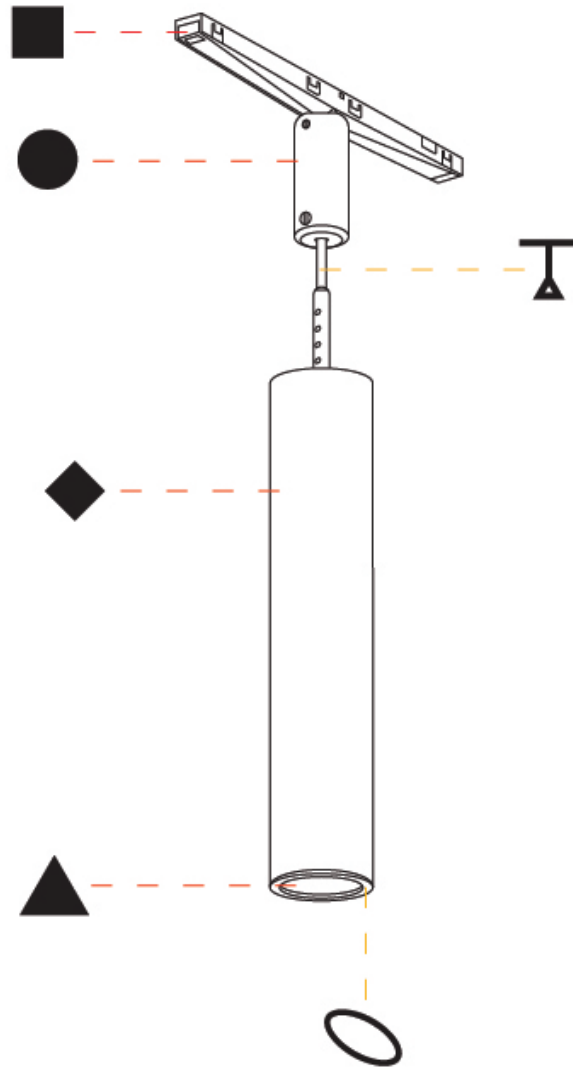

GENERAL
 Series: Hangover Plug
 Partner: Prolicht
 Division: Architectural
 Installation: Track
 Product Type: Spots
 Mounting Location: Ceiling
 Light Distribution: Downlight

PHYSICAL
 Aperture Sizes - Downlights: 1"
 Shape: Cylinder
 Diameter (mm): 40
 Diameter (in): 1 9/16
 Height (mm): 300
 Height (in): 11 13/16
 Fixture Finish: [SSR / BKV / CWI / CRY / HAB / UFT / ITA / RUA / FTG / MYG / LOD / PUS / FRO / FUP / KIA / POP / BLS / SPG / MEY / GOH / CHC / COM / ABZ / JAG / OBR / MOS / ROR](#)
 Fixture Material: Aluminum
 Cable Details: 2000mm/78 3/4" or 4000mm/157 1/2" Cable - Color Options: [Black / White / Orange / Red / Green](#)

OPTICAL
 Beam Angle: [40 / 52](#)

RATINGS AND CERTIFICATIONS
 Certified By: Certified for North American Standards
 IP rating: IP20

PROJECT
TYPE
SPECIFIER
QUANTITY
DATE

HANGOVER PLUG TRACK

A380718-

PROJECT
TYPE
SPECIFIER
QUANTITY
DATE