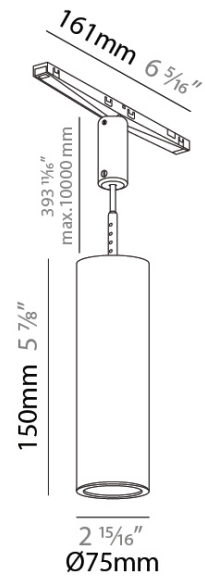

GENERAL
Series: Hangover Plug
Partner: Prolicht
Division: Architectural
Installation: Track
Product Type: Modular Systems
Mounting Location: Ceiling
Light Distribution: Direct

PHYSICAL
Aperture Sizes - Downlights: 2"
Shape: Cylinder
Diameter (mm): 75
Diameter (in): 2 15/16
Height (mm): 150
Height (in): 5 7/8
Weight (kg): 0.481
Weight (lbs): 1.06
Fixture Finish: SSR / BKV / CWI / CRY / HAB / UFT / ITA / RUA / FTG / MYG / LOD / PUS / FRO / FUP / KIA / POP / BLS / SPG / MEY / GOH / CHC / COM / ABZ / JAG / OBR / MOS / ROR
Accent Finish: OPL / YEL / ORA / RED / BLU / GRN
Fixture Material: Aluminum
Cable Details: 2000mm/78 3/4" or 4000mm/157 1/2" Cable - Color Options: Black / White / Orange / Red / Green

ELECTRICAL
Lamp Type: LED (Zhaga Standard)
Input Wattage (W): 10
Total Output Wattage (W): 9.1
Dimming: Non-Dimmable
Driver Included: No
Driver Location: Remote
Driver Type: Constant Voltage - Universal
Driver Class: Class 2
Input Voltage (V): 48
Upon Request: 0-10V Dimming with Tridonic Bridge

LED
Color Temperature (°K): 2700 / 3000 / 3500 / 4000
Max. Delivered Lumen (lm): 851 / 890 / 923 / 944
Nominal Lumen (lm): 969 / 1014 / 1054 / 1075
CRI: >90 CRI
Lamp Life (hrs): 50000

OPTICAL
Optic°: 18 / 36 / 56
Adjustability: Fixed

RATINGS AND CERTIFICATIONS
Certified By: Certified for North American Standards
IP rating: IP20