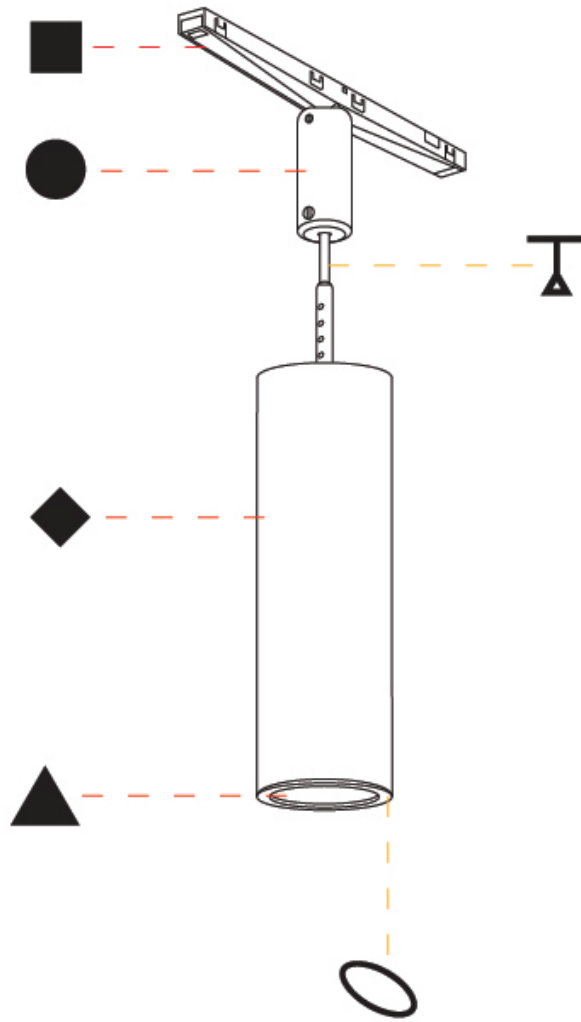

HANGOVER PLUG TRACK

A380720-

PROJECT _____

TYPE _____

SPECIFIER _____

QUANTITY _____

DATE _____

A