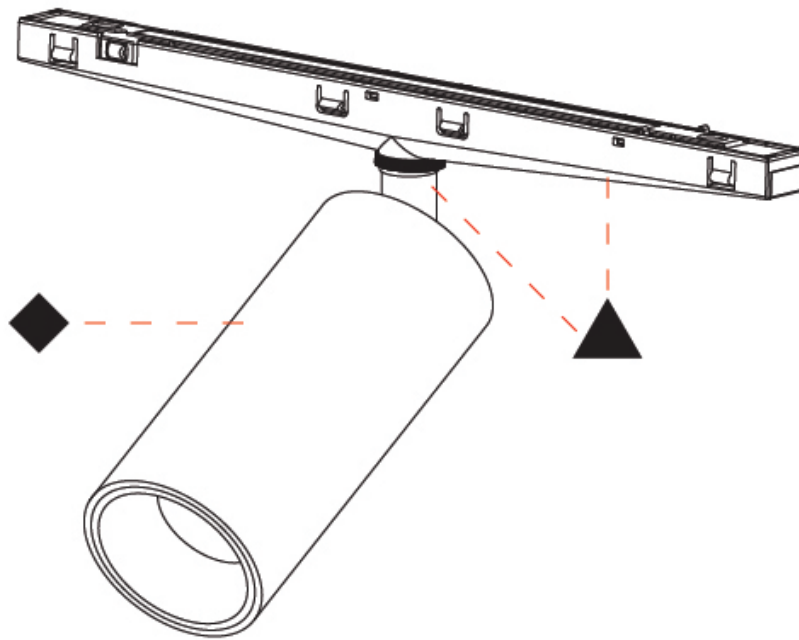

A380726-

PROJECT	_____
TYPE	_____
SPECIFIER	_____
QUANTITY	_____
DATE	_____

A