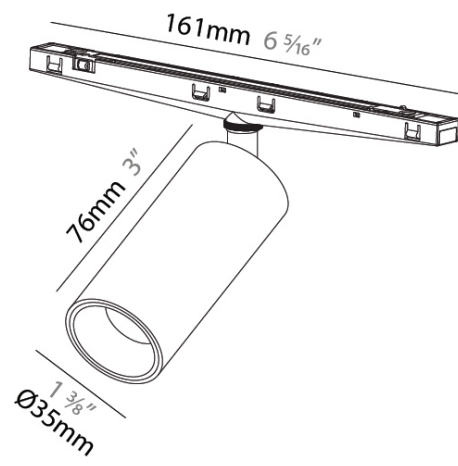

1. To build a product code in our configurator select the specify button on the base model # product page
2. To build a manual product code on this datasheet choose from the options listed below in blue font and add the suffix to the base model #

GENERAL
Series: Imagine Micro
Brand: Prolicht
Division: Architectural
Mounting Type: Track
Mounting Location: Ceiling
Subcategory: Modular

PHYSICAL
Shape: Cylinder
Diameter (mm): 35
Diameter (in): 1 3/8
Height (mm): 90
Height (in): 3 5/16
Light Distribution: Direct
Fixture Finish: SSR / BKV / CWI / CRY / HAB / UFT / ITA / RUA / FTG / MYG / LOD / PUS / FRO / FUP / KIA / POP / BLS / SPG / MEY / GOH / GUM / CHC / COM / ABZ / JAG / OBR / MOS / ROR
Holder Finish: WHI / BLK
Fixture Material: Aluminum

ELECTRICAL
Lamp Type: LED (Zhaga Standard)
Input Wattage (W): 9
Total Output Wattage (W): 8.2
Dimming: Non-Dimmable
Driver Included: No
Driver Location: Remote
Driver Type: Constant Voltage - Universal
Driver Class: Class 2
Input Voltage (V): 48
Upon Request: 0-10V Dimming with Tridonic Bridge

LED
Color Temperature (°K): 2700 / 3000 / 3500 / 4000
Max. Delivered Lumen (lm): 554 / 590 / 620 / 636
Nominal Lumen (lm): 750 / 800 / 840 / 861
CRI: >90 CRI
Lamp Life (hrs): 50000

OPTICAL
Beam Angle: 22, 36, 62
Adjustability: Rotational 350°; Tilt 90°

RATINGS AND CERTIFICATIONS
Certified By: Certified for North American Standards
IP rating: IP20