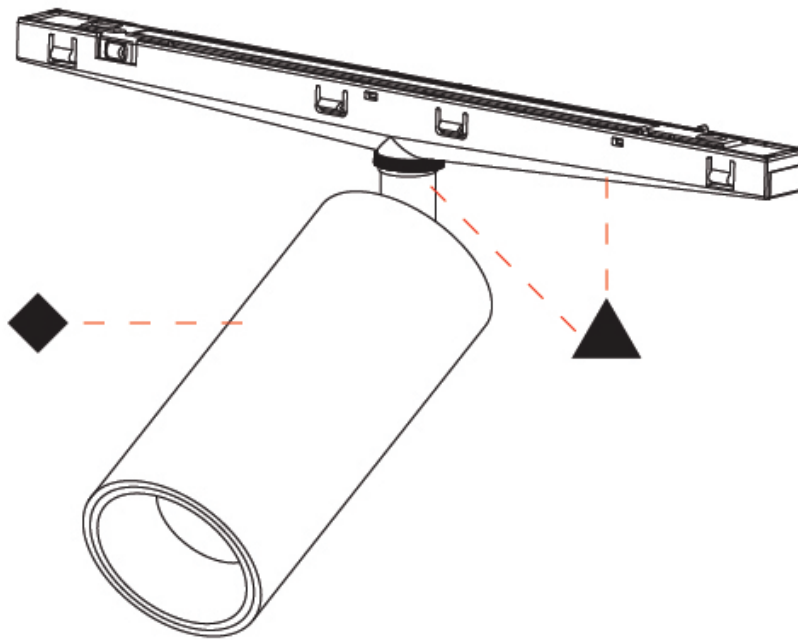

A380726-

PROJECT _____

TYPE _____

SPECIFIER _____

QUANTITY _____

DATE _____

A