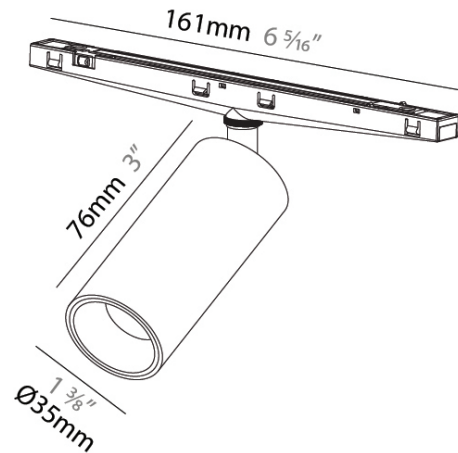

1. To build a product code in our configurator select the specify button on the base model # product page
2. To build a manual product code on this datasheet choose from the options listed below in blue font and add the suffix to the base model #

GENERAL

Series: Imagine Micro
Partner: Prolicht
Division: Architectural
Installation: Track
Product Type: Modular Systems
Mounting Location: Ceiling
Light Distribution: Direct

PHYSICAL

Aperture Sizes - Downlights: 1"
Shape: Cylinder
Diameter (mm): 35
Diameter (in): 1 3/8
Height (mm): 90
Height (in): 3 5/16
Fixture Finish: SSR / BKV / CWI / CRY / HAB / UFT / ITA / RJA / FTG / MYG / LOD / PUS / FRO / FUP / KIA / POP / BLS / SPG / MEY / GOH / CHC / COM / ABZ / JAG / OBR / MOS / ROR
Holder Finish: WHI / BLK
Fixture Material: Aluminum

ELECTRICAL

Lamp Type: LED (Zhaga Standard)
Input Wattage (W): 9
Total Output Wattage (W): 8.2
Dimming: Non-Dimmable
Driver Included: No
Driver Location: Remote
Driver Type: Constant Voltage - Universal
Driver Class: Class 2
Input Voltage (V): 48
Upon Request: 0-10V Dimming with Tridonic Bridge

LED

Color Temperature (°K): 2700 / 3000 / 3500 / 4000
Max. Delivered Lumen (lm): 554 / 590 / 620 / 636
Nominal Lumen (lm): 750 / 800 / 840 / 861
CRI: >90 CRI
Lamp Life (hrs): 50000

OPTICAL

Beam Angle: 22,36,62
Adjustability: Rotational 350°; Tilt 90°

RATINGS AND CERTIFICATIONS

Certified By: Certified for North American Standards
IP rating: IP20