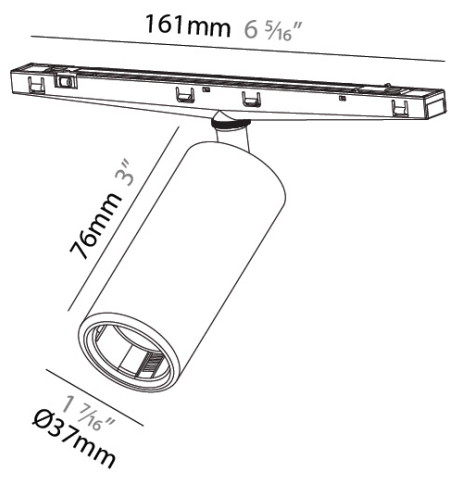

1. To build a product code in our configurator select the specify button on the base model # product page
2. To build a manual product code on this datasheet choose from the options listed below in blue font and add the suffix to the base model #

GENERAL
Series: Imagine Micro
Brand: Prolicht
Division: Architectural
Mounting Type: Track
Mounting Location: Ceiling
Subcategory: Modular

PHYSICAL
Shape: Cylinder
Diameter (mm): 37
Diameter (in): 1 7/16
Length (mm): 161
Length (in): 6 5/16
Height (mm): 76
Height (in): 3
Light Distribution: Direct
Fixture Finish: SSR / BKV / CWI / CRY / HAB / UFT / ITA / RUA / FTG / MYG / LOD / PUS / FRO / FUP / KIA / POP / BLS / SPG / MEY / GOH / GUM / CHC / COM / ABZ / JAG / OBR / MOS / ROR
Holder Finish: WHI / BLK
Fixture Material: Aluminum

ELECTRICAL
Lamp Type: LED (Zhaga Standard)
Input Wattage (W): 7
Total Output Wattage (W): 6.4
Dimming: Non-Dimmable
Driver Included: No
Driver Location: Remote
Driver Type: Constant Voltage - Universal
Driver Class: Class 2
Input Voltage (V): 48
Upon Request: 0-10V Dimming with Tridonic Bridge

LED
Color Temperature (°K): 2700 / 3000 / 3500 / 4000
Max. Delivered Lumen (lm): 252 / 271 / 315 / 290
Nominal Lumen (lm): 295 / 317 / 368 / 339
CRI: >90 CRI
Lamp Life (hrs): 50000

OPTICAL
Beam Angle: 26, 28, 38, 46, 64
Adjustability: Rotational 350°; Tilt 90°

RATINGS AND CERTIFICATIONS
Certified By: Certified for North American Standards
IP rating: IP20