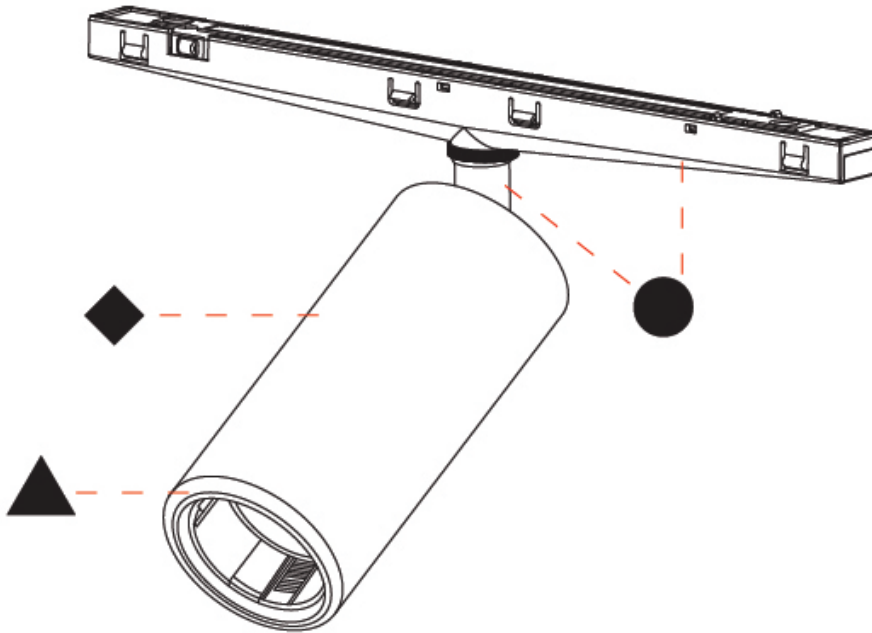

A380727-

PROJECT

TYPE

SPECIFIER

QUANTITY

DATE

A