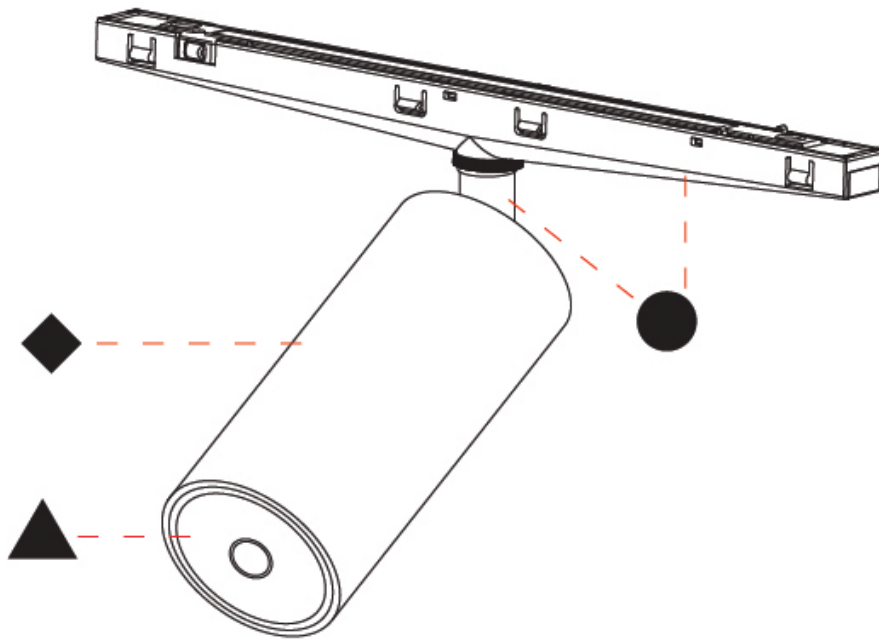

IMAGINE MICRO DOT TRACK

A380728-

PROJECT	_____
TYPE	_____
SPECIFIER	_____
QUANTITY	_____
DATE	_____

A