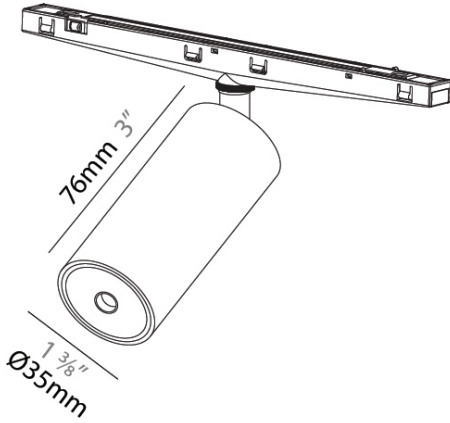

1. To build a product code in our configurator select the specify button on the base model # product page
2. To build a manual product code on this datasheet choose from the options listed below in blue font and add the suffix to the base model #

GENERAL
Series: Imagine Micro Dot
Partner: Prolicht
Division: Architectural
Installation: Track
Product Type: Modular Systems
Mounting Location: Ceiling
Light Distribution: Direct

PHYSICAL
Aperture Sizes - Downlights: 1"
Shape: Cylinder
Diameter (mm): 35
Diameter (in): 1 3/8
Height (mm): 90
Height (in): 3 5/8

Fixture Finish: SSR / BKV / CWI / CRY / HAB / UFT / ITA / RUA / FTG / MYG / LOD / PUS / FRO / FUP / KIA / POP / BLS / SPG / MEY / GOH / CHC / COM / ABZ / JAG / OBR / MOS / ROR
Holder Finish: WHI / BLK
Fixture Material: Aluminum

ELECTRICAL
Lamp Type: LED (Zhaga Standard)
Input Wattage (W): 6
Total Output Wattage (W): 5.4
Dimming: Non-Dimmable
Driver Included: No
Driver Location: Remote
Driver Type: Constant Voltage - Universal
Driver Class: Class 2
Input Voltage (V): 48
Upon Request: 0-10V Dimming with Tridonic Bridge

LED
Color Temperature (°K): 2700 / 3000 / 4000
Max. Delivered Lumen (lm): 235 / 252 / 270
Nominal Lumen (lm): 372 / 399 / 427
CRI: >90 CRI
Lamp Life (hrs): 50000

OPTICAL
Beam Angle: 34, 52
Adjustability: Rotational 350°; Tilt 90°

RATINGS AND CERTIFICATIONS
Certified By: Certified for North American Standards
IP rating: IP20