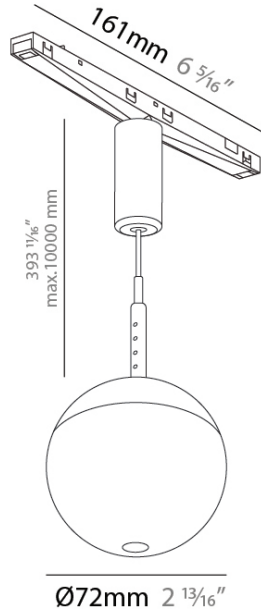

GENERAL
Series: Snooker Glass
Brand: Prolicht
Division: Architectural
Mounting Type: Track
Mounting Location: Ceiling
Subcategory: Modular

PHYSICAL
Shape: Round
Diameter (mm): 72
Diameter (in): 2 13/16
Height (mm): 71
Height (in): 2 13/16
Light Distribution: Direct
Fixture Finish: SSR / BKV / CWI / CRY / HAB / UFT / ITA / RUA / FTG / MYG / LOD / PUS / FRO / FUP / KIA / POP / BLS / SPG / MEY / GOH / GUM / CHC / COM / ABZ / JAG / OBR / MOS / ROR
Holder Finish: WHI / BLK
Accent Finish: OPL / YEL / ORA / RED / BLU / GRN
Fixture Material: Aluminum
Cable Details: 2000mm/78 3/4" or 4000mm/157 1/2" Cable - Color Options: Black / White / Orange / Red / Green

ELECTRICAL
Lamp Type: LED (Zhaga Standard)
Input Wattage (W): 6.4
Total Output Wattage (W): 5.4
Dimming: Non-Dimmable / 0-10V Dimming
Driver Included: No
Driver Location: Integrated
Driver Type: Constant Voltage - Universal
Driver Class: Class 2
Input Voltage (V): 48
Constant Current (MA): 500
Upon Request: 0-10V Dimming with Tridonic Bridge

LED
Color Temperature (°K): 2700 / 3000 / 3500 / 4000
Max. Delivered Lumen (lm): 310 / 328 / 347 / 356
Nominal Lumen (lm): 460 / 487 / 514 / 528
CRI: >90 CRI
Lamp Life (hrs): 50000

OPTICAL
Beam Angle: 32 / 58
Adjustability: Fixed

RATINGS AND CERTIFICATIONS
Certified By: Certified for North American Standards
IP rating: IP20