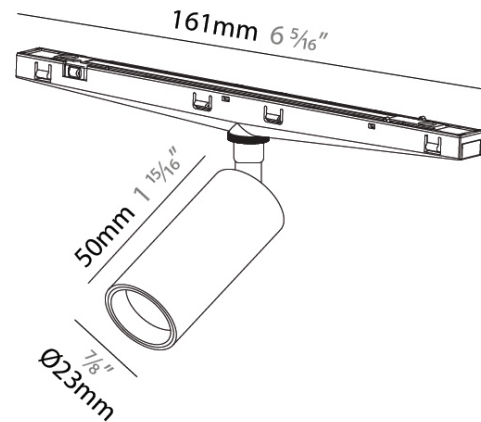

1. To build a product code in our configurator select the specify button on the base model # product page
2. To build a manual product code on this datasheet choose from the options listed below in blue font and add the suffix to the base model #

GENERAL

Series: Minimal Track
Brand: Prolicht
Division: Architectural
Mounting Type: Track
Mounting Location: Ceiling
Subcategory: Modular

PHYSICAL

Shape: Cylinder
Diameter (mm): 23
Diameter (in): 7/8
Height (mm): 66
Height (in): 2 5/8
Light Distribution: Direct
Fixture Finish: SSR / BKV / CWI / CRY / HAB / UFT / ITA / RUA / FTG / MYG / LOD / PUS / FRO / FUP / KIA / POP / BLS / SPG / MEY / GOH / GUM / CHC / COM / ABZ / JAG / OBR / MOS / ROR
Holder Finish: WHI / BLK
Fixture Material: Aluminum

ELECTRICAL

Lamp Type: LED (Zhaga Standard)
Input Wattage (W): 4.4
Dimming: Dali Dimming
Driver Included: No
Driver Location: Remote
Driver Type: Constant Voltage - Universal
Driver Class: Class 2
Input Voltage (V): 48

LED

Color Temperature (°K): 2700 / 3000 / 3500 / 4000
Max. Delivered Lumen (lm): 252 / 271 / 315 / 290
Nominal Lumen (lm): 295 / 317 / 368 / 339
CRI: >90 CRI
Lamp Life (hrs): 50000

OPTICAL

Beam Angle: 26, 28, 38, 46, 64
Adjustability: Rotational 350°; Tilt 90°

RATINGS AND CERTIFICATIONS

Certified By: Certified for North American Standards
IP rating: IP20