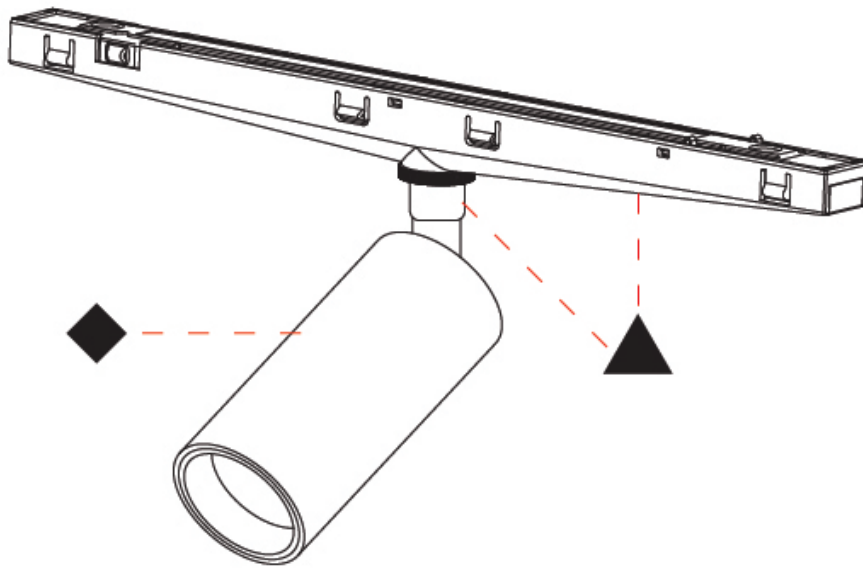

MINIMAL TRACK TRACK

A380746-

PROJECT
TYPE
SPECIFIER
QUANTITY
DATE

A