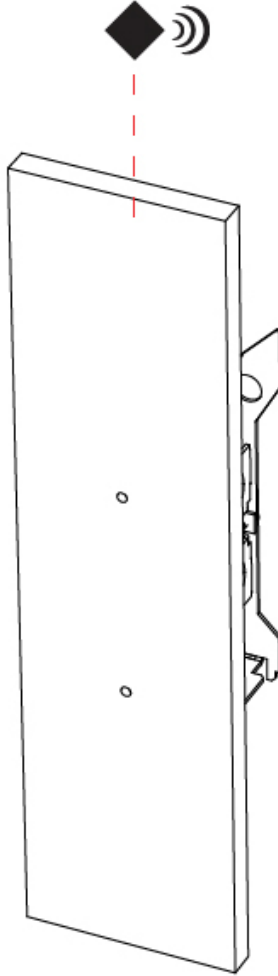

UNITY

A380776-

PROJECT

TYPE

SPECIFIER

QUANTITY

DATE

A