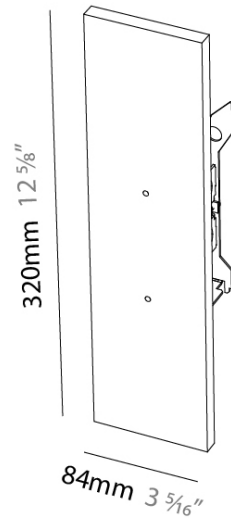

PROJECT
TYPE
SPECIFIER
QUANTITY
DATE

UNITY

A380776-

base number Acoustic Options

DESCRIPTION
Unity Acoustic - Endcap Unity Baffle - Winter Sky (11)

1. To build a product code in our configurator select the specify button on the base model # product page
2. To build a manual product code on this datasheet choose from the options listed below in blue font and add the suffix to the base model #

GENERAL
Series: Unity
Partner: Prolicht
Division: Architectural
Product Type: Acoustic

PHYSICAL
Acoustic Finish: SFW / CYW / SEE / SYN / MTS / PMB / TTN / CYB / STO / DPE / BES / SHB / ARE / ANE / VRD / CRF
Primary Material: Acoustic

ELECTRICAL
Dimming: Non-Dimmable

RATINGS AND CERTIFICATIONS
Certified By: CSA Certified to UL and CSA Standards
IP rating: IP20