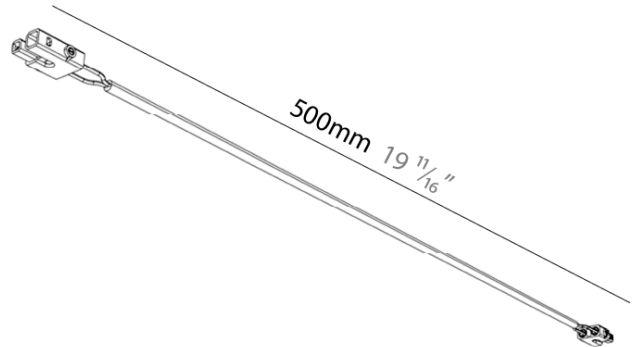

Width (in): 15/16

Height (mm): 8

Height (in): 5/16

RATINGS AND CERTIFICATIONS

Certified By: CSA Certified to UL and CSA Standards

IP rating: IP20

LEGEND

	floor-mounted		pivotal		special LED (upon request) RGB, RGBW, tunable, gold+, meat+, art+, fashion+
	wall and ceiling: recessed and surface mounted		rotating		warm dim / natural dimming LED
	ceiling-mounted and wall-mounted		illuminate tilted		rechargeable battery powered
	wall-mounted		color of suspension cable		fixture with natural vivid LED (upon request)
	omni-directional light distribution		length of suspension cable		color rendering index
	direct light distribution		reflector degree selection		color temperature
	direct/indirect light distribution		super spot		lumen (luminous flux)
	indirect light distribution		lens		efficacy (lumens per watt)
	asymmetric light distribution		lens pack		Unified Glare Rating (UGR) range from 5-40
	aura light distribution		shine ring		marine grade (AISI 316 stainless steel)
	round wall or ceiling cut-out		integrated shine ring with diffuser		walk on
	square wall or ceiling cut-out		free individual colors 01-29		drive on
	the supplied jig specifies the cutout dimensions		individual colors: 00 (free of charge), 01-25 (extra charge)		Dark Sky Compliance
	minimum distance (meters) lamp - object		luminaire part to be colored (F1)		Americans with Disabilities Act (less than 4" off the wall located between 27"-84" from floor)
	recessed depth		luminaire part to be colored (F2)		lamp protected against explosion
	ceiling thickness in mm		luminaire part to be colored (F3)		blown glass using traditional methods by master glass blower
	ceiling thickness selection		luminaire part to be colored (F4)		acoustic material
	dimnable DP (phase), DV (0-10V), DD (dali), DS (step-dim)		luminaire part to be colored (F5)		protection class I, protection insulation
	included or excluded LED driver/transformer/control gear		color of 3-circuit adaptor		protection class II, protection insulation
	separately switchable		indirect diffuser		ETL Certified to UL and CSA Standards
	sensor		direct diffuser		UL Certified to UL and CSA Standards
	remote control		ball-proof (upon request)		CSA Certified to UL and CSA Standards
	available upon request		accessory		Certified for North American Standards