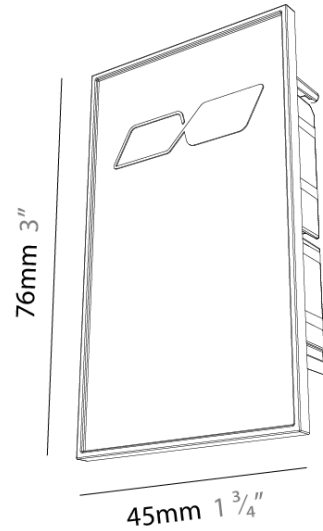

FORTIES

A380820-

base number   Finish
Options

PROJECT _____
TYPE _____
SPECIFIER _____
QUANTITY _____
DATE _____

DESCRIPTION

Forties, Plastic End Cap - Diffuser

1. To build a product code in our configurator select the specify button on the base model # product page
2. To build a manual product code on this datasheet choose from the options listed below in blue font and add the suffix to the base model #

GENERAL

Series: Forties _____
Partner: Prolicht _____
Division: Architectural _____

PHYSICAL

Width (mm): 76 _____
Width (in): 3 _____
Height (mm): 45 _____
Height (in): 1 ³/₄ _____
Holder Finish: WHI / BLK _____

RATINGS AND CERTIFICATIONS

Certified By: CSA Certified to UL and CSA Standards _____
IP rating: IP20 _____