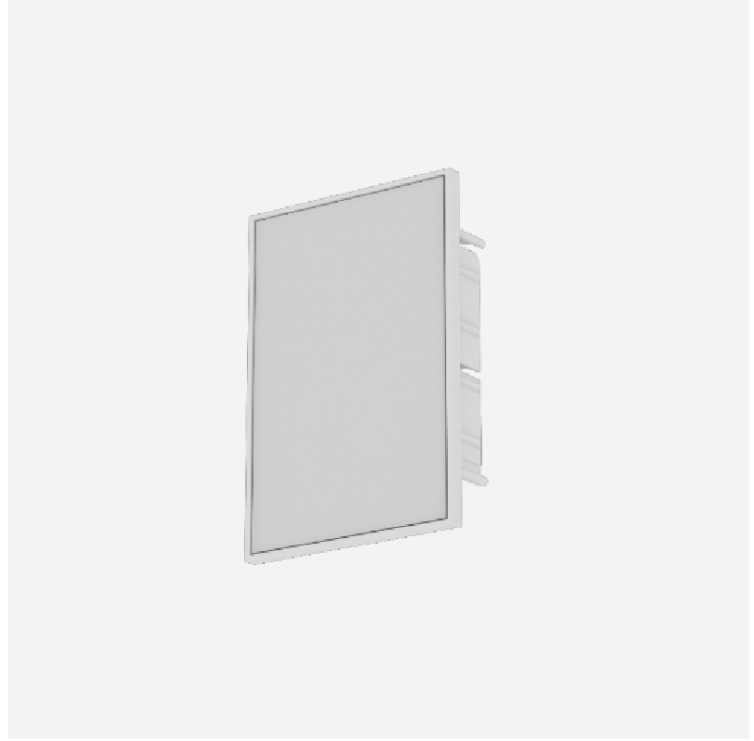

FORTIES

A380821- -

base number   Finish   Finishes
Options   (Diamond)

PROJECT _____
TYPE _____
SPECIFIER _____
QUANTITY _____
DATE _____

DESCRIPTION

Forties, End Cap - Diffuser, Colored Face plate

1. To build a product code in our configurator select the specify button on the base model # product page
2. To build a manual product code on this datasheet choose from the options listed below in blue font and add the suffix to the base model #

GENERAL

Series: Forties _____
Partner: Prolicht _____
Division: Architectural _____

PHYSICAL

Width (mm): 76 _____
Width (in): 3 _____
Height (mm): 45 _____
Height (in): 1 3/4 _____

Fixture Finish: SSR / BKV / CWI / CRY / HAB / UFT / ITA / RUA / FTG / MYG / LOD / PUS / FRO / FUP / KIA / POP / BLS / SPG / MEY / GOH / CHC / COM / ABZ / JAG / OBR / MOS / ROR

Holder Finish: WHI / BLK

RATINGS AND CERTIFICATIONS

Certified By: CSA Certified to UL and CSA Standards _____
IP rating: IP20 _____