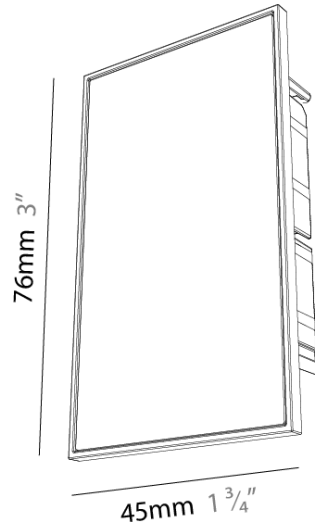

FORTIES

A380821- -

base number   Finish   Finishes
Options   (Diamond)

PROJECT _____
TYPE _____
SPECIFIER _____
QUANTITY _____
DATE _____

DESCRIPTION

Forties, End Cap - Diffuser, Colored Face plate

1. To build a product code in our configurator select the specify button on the base model # product page
2. To build a manual product code on this datasheet choose from the options listed below in blue font and add the suffix to the base model #

GENERAL

Series: Forties _____
Partner: Prolicht _____
Division: Architectural _____

PHYSICAL

Width (mm): 76 _____
Width (in): 3 _____
Height (mm): 45 _____
Height (in): 1 3/4 _____

Fixture Finish: SSR / BKV / CWI / CRY / HAB / UFT / ITA / RUA / FTG / MYG / LOD / PUS / FRO / FUP / KIA / POP / BLS / SPG / MEY / GOH / CHC / COM / ABZ / JAG / OBR / MOS / ROR

Holder Finish: WHI / BLK

RATINGS AND CERTIFICATIONS

Certified By: CSA Certified to UL and CSA Standards _____
IP rating: IP20 _____